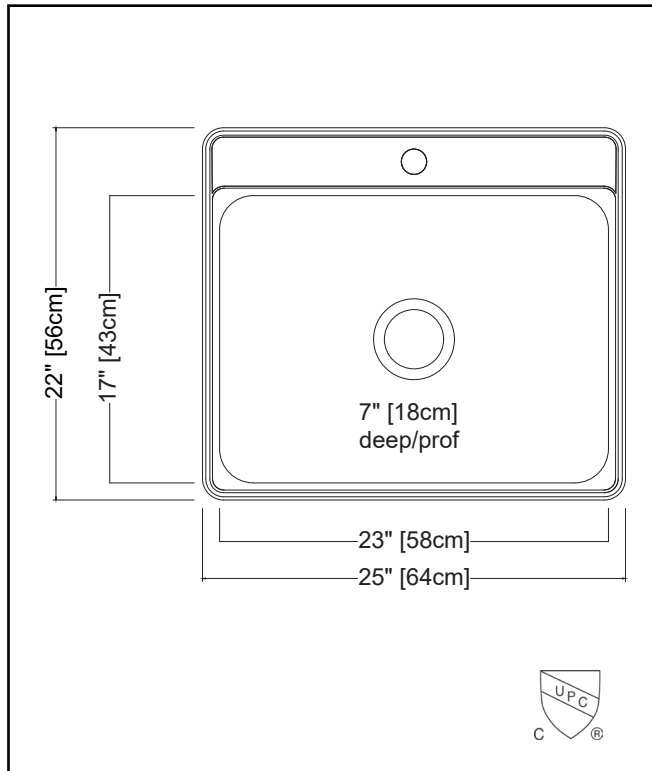

KINDRED

CREEMORE

SINGLE BOWL 22 GAUGE TOPMOUNT/DROP IN

MODEL: CSLA2522-7-4 (4 FAUCET HOLES)

MODEL: CSLA2522-7-3 (3 FAUCET HOLES)

MODEL: CSLA2522-7-1 (1 FAUCET HOLE)

- ✓ EZ Torque hassle-free installation system that simplifies the installation process...just drop and drill
- ✓ Sound dampening system that reduces excess noise from running water and disposal vibration
- ✓ Resilient finish offers lasting durability
- ✓ Topmount/Drop In installation is a favorite for quick kitchen upgrades due to ease of installation and versatility of placement

TECHNICAL FEATURES

OVERALL SINK SIZE (OD)	22" FB x 25" LR
BOWL SIZE (ID)	17"FB x 23" LR x 7" DP
MINIMUM CABINET SIZE	27
MATERIAL	22 Gauge
BOWL CORNER RADIUS	50 mm
STAINLESS STEEL FINISH	Satin Finish
DRAIN HOLE LOCATION	Center
INSTALLATION TYPE	Topmount/Drop In
SOUND COATING	Sound Pads
WEIGHT	8.6 lbs
WARRANTY	Limited Lifetime
COUNTRY OF ORIGIN	Vietnam