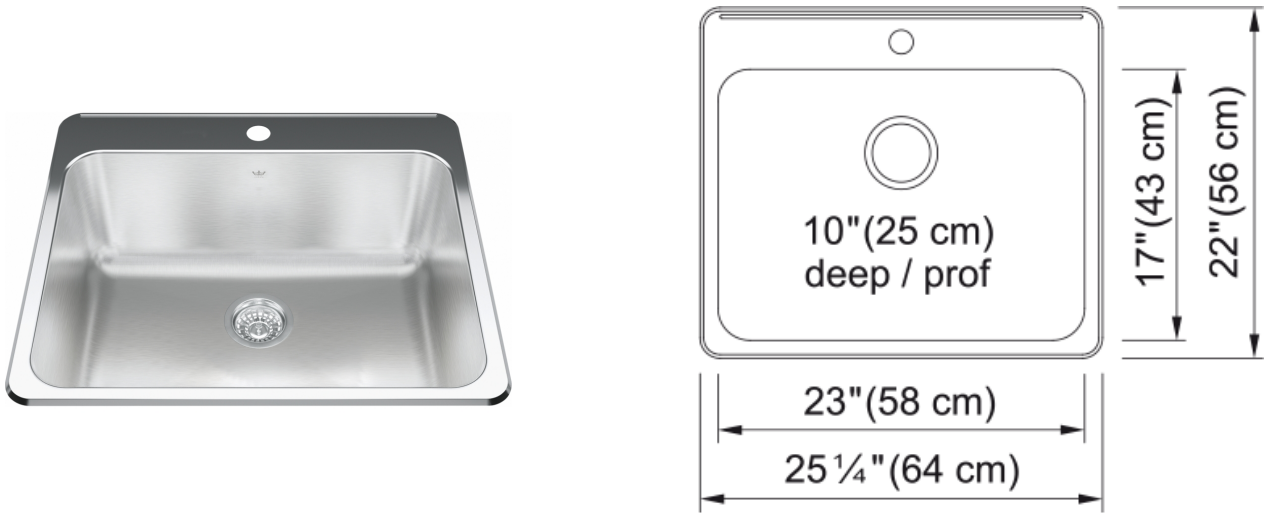

Steel Queen Drop In Sink QSLA2225-10-1N | 101.0620.258

Technical Data

Aspect

Sink type	Sink
Type of material	Stainless steel
Number of bowls	1
Color	Steel
Surface finish	High gloss

Product Dimensions

Exterior size: right to left	25.236
Exterior size: front to back	21.969
Large bowl size: right to left	22.992
Large bowl size: front to back	10
Large bowl: depth	10

Installation

Minimum cabinet size	27"
----------------------	-----

Product specifications

Installation type	Topmount / drop in
Drain hole	3 1/2"
Position of drainer	No drainer

Product identification

Product brand	Kindred
Collection	Steel Queen
Certified by	CSA

Features

Drainers number	No drainer
Product reversibility	No
Faucet ledge	Yes
Strainer assembly included	No
Strainer assembly type	No waste kit

Overflow	No
Number of faucet holes	1
Soap dispenser hole	No