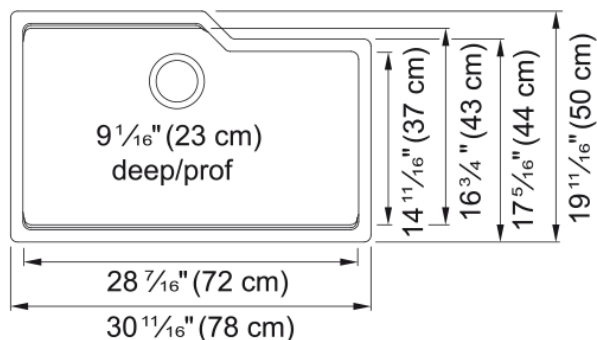

Urban Undermount Sink - MGS2031U-9SGN | 125.0627.116

Technical Data

Aspect

Sink type	Sink
Type of material	Granite
Number of bowls	1
Color	Stone grey
Surface finish	None

Product Dimensions

Exterior size: right to left	30.709
Exterior size: front to back	19.685
Large bowl size: right to left	29.094
Large bowl size: front to back	16.732
Large bowl: depth	9.055

Installation

Minimum cabinet size	36"
----------------------	-----

Product specifications

Installation type	Undermount
Drain hole	3 1/2"
Position of drainer	No drainer

Product identification

Product brand	Kindred
Collection	Urban
Certified by	CUPC