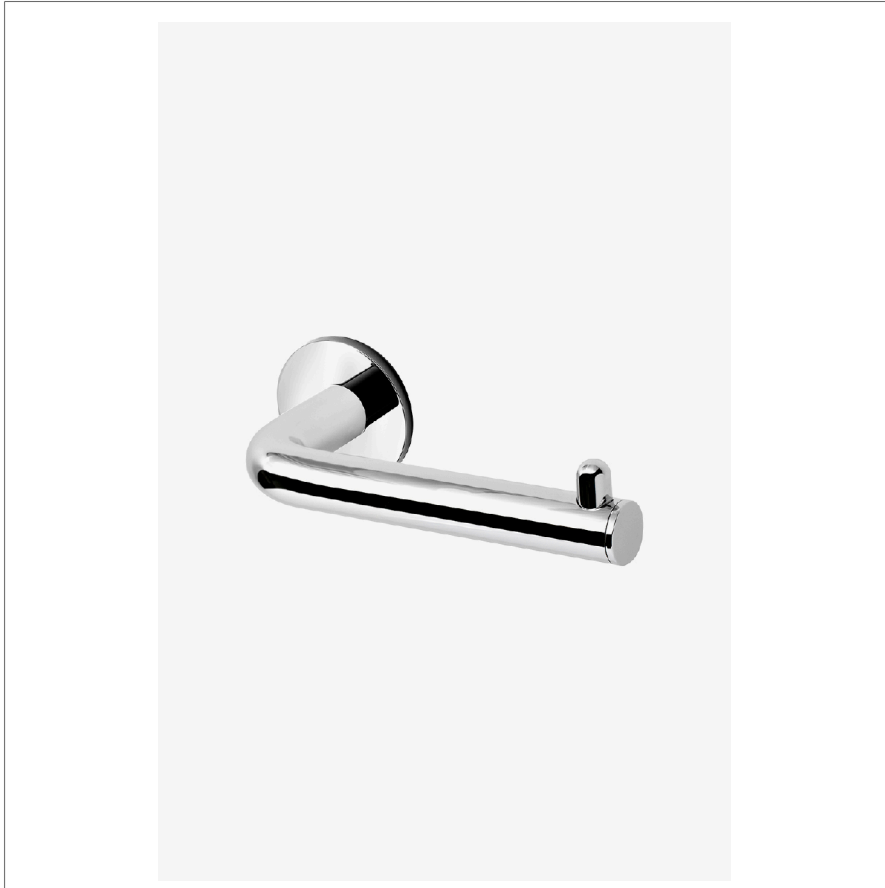

## FLYTE

FLPH01

Flyte Wall Mounted One Arm Paper Holder

SHOWN IN FLYTE WALL MOUNTED ONE ARM PAPER HOLDER | FLPH01

### TECHNICAL DETAILS

Adjustable Levelers Feet: N  
Installation Type: Wall Mounted  
Primary Material: Brass  
Suggested Application: Bath

### PRODUCT FEATURES

Wall Mounted

This item is stocked in a Chrome and Nickel finishes.