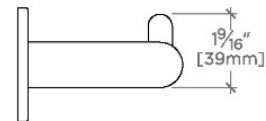

### PRODUCT (NOTES)

Flyte Wall Mounted One Arm Paper Holder

TOP VIEW

SCALE: 3"=1'-0"

FRONT VIEW

SCALE: 3"=1'-0"

SIDE VIEW

SCALE: 3"=1'-0"