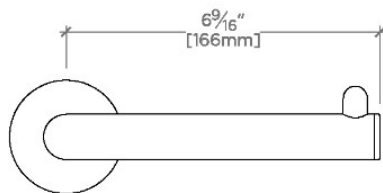

### PRODUCT (NOTES)

Flyte Wall Mounted One Arm Paper Holder

TOP VIEW

SCALE: 3"=1'-0"

FRONT VIEW

SCALE: 3"=1'-0"

SIDE VIEW

SCALE: 3"=1'-0"