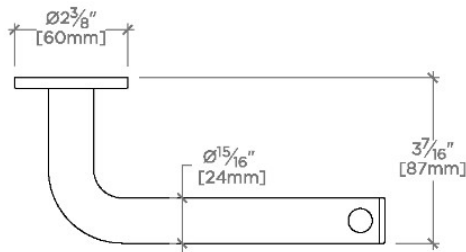

### PRODUCT (NOTES)

Flyte Wall Mounted One Arm Paper Holder

TOP VIEW

SCALE: 3"=1'-0"

FRONT VIEW

SCALE: 3"=1'-0"

SIDE VIEW

SCALE: 3"=1'-0"