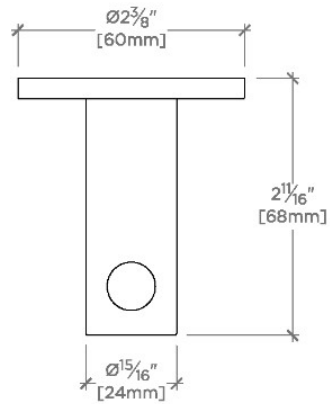

FLYTE

Flyte Single Robe Hook

FLRH01

SHOWN IN FLYTE SINGLE ROBE HOOK | FLRH01

TECHNICAL DETAILS

Adjustable Levelers Feet: N
Hardware Shape: Hook
Installation Type: Wall Mounted
Primary Material: Brass
Suggested Application: Bath

CERTIFICATIONS

PRODUCT (NOTES)

FLYTE

FLRH01

Flyte Single Robe Hook

TOP VIEW SCALE: 6"=1'-0"

FRONT VIEW SCALE: 6"=1'-0"

SIDE VIEW SCALE: 6"=1'-0"