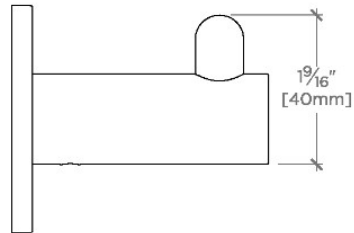

FLYTE

Flyte Single Robe Hook

FLRH01

SHOWN IN FLYTE SINGLE ROBE HOOK | FLRH01

TECHNICAL DETAILS

Adjustable Levelers Feet: N
Hardware Shape: Hook
Installation Type: Wall Mounted
Primary Material: Brass
Suggested Application: Bath

CERTIFICATIONS

PRODUCT (NOTES)

FLYTE

FLRH01

Flyte Single Robe Hook

TOP VIEW SCALE: 6"=1'-0"

FRONT VIEW SCALE: 6"=1'-0"

SIDE VIEW SCALE: 6"=1'-0"