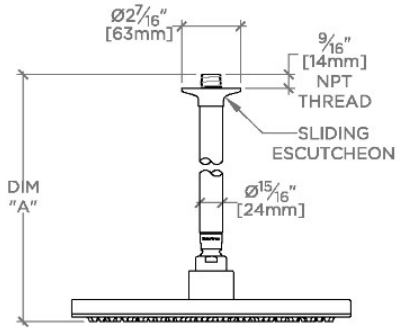

### TECHNICAL DETAILS

Adjustable Versus Fixed Spray: Fixed  
Fittings Hole Diameter: 1 1/4"  
Inlet Connection Size: 1/2"  
Inlet Connection Type: Male NPT  
Pivot: Y  
Primary Material: Brass  
Restricted Maximum Flow Rate: 1.75 gpm  
Water Pressure Maximum: 85.0 psi  
Water Pressure Minimum: 20.0 psi  
Water Pressure Recommended: 45.0 psi

## LVS222

Ludlow Volta 12" Rain Showerhead with 18" Ceiling Mounted Shower Arm

CEILING VIEW SCALE: 1/2"=1'-0"

STYLE NO.	DIM "A"	DIM "B"
LVS220	10 <sup>5</sup> / <sub>16</sub> " [262mm]	6 <sup>9</sup> / <sub>16</sub> " [167mm]
PTS220		
LVS221	16 <sup>5</sup> / <sub>16</sub> " [414mm]	12 <sup>9</sup> / <sub>16</sub> " [319mm]
PTS221		
LVS222	22 <sup>5</sup> / <sub>16</sub> " [566mm]	18 <sup>9</sup> / <sub>16</sub> " [472mm]
PTS222		

FRONT VIEW SCALE: 1/2"=1'-0"

SIDE VIEW SCALE: 1/2"=1'-0"