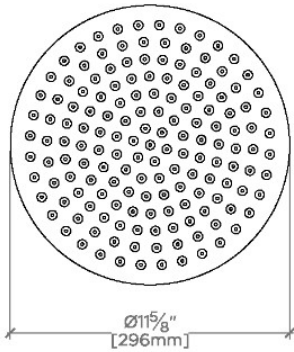

WATERWORKS

LUDLOW

LVS222

Ludlow Volta 12" Rain Showerhead with 18" Ceiling Mounted Shower Arm

CEILING VIEW SCALE: 1/2"=1'-0"

STYLE NO.	DIM "A"	DIM "B"
LVS220	10⁵/₁₆" [262mm]	6⁹/₁₆" [167mm]
PTS220		
LVS221	16⁵/₁₆" [414mm]	12⁹/₁₆" [319mm]
PTS221		
LVS222	22⁵/₁₆" [566mm]	18⁹/₁₆" [472mm]
PTS222