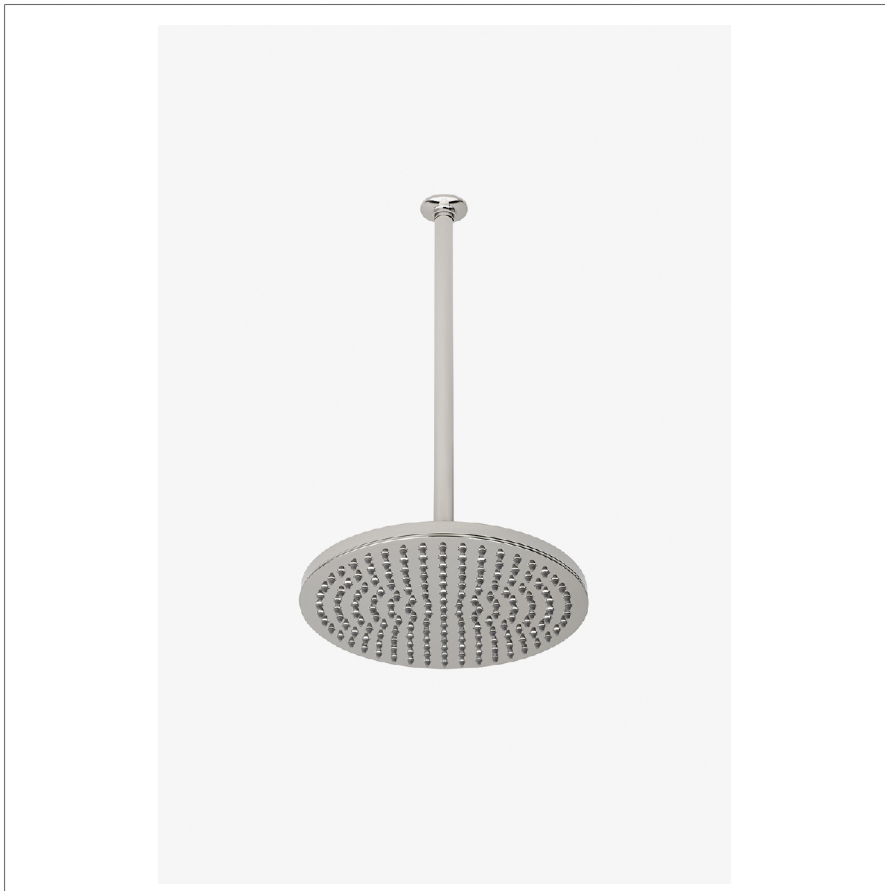

## LUDLOW

LVS222

Ludlow Volta 12" Rain Showerhead with 18" Ceiling Mounted Shower Arm

SHOWN IN LUDLOW VOLTA 12" RAIN SHOWERHEAD WITH 18" CEILING MOUNTED SHOWER ARM | LVS222

### TECHNICAL DETAILS

Adjustable Versus Fixed Spray: Fixed  
Fittings Hole Diameter: 1 1/4"  
Inlet Connection Size: 1/2"  
Inlet Connection Type: Male NPT  
Pivot: Y  
Primary Material: Brass  
Restricted Maximum Flow Rate: 1.75 gpm  
Water Pressure Maximum: 85.0 psi  
Water Pressure Minimum: 20.0 psi  
Water Pressure Recommended: 45.0 psi

### PRODUCT FEATURES

Made of Brass

Features a swivel 12" rain showerhead with easy clean rubber nozzles

Includes an 18" ceiling mounted shower arm

Stocked in Brass, Chrome, Nickel and Matte Nickel

Rain showerhead available in 1.75gpm (6.6L/min) flow rate

## LVS222

Ludlow Volta 12" Rain Showerhead with 18" Ceiling Mounted Shower Arm

CEILING VIEW SCALE: 1/2"=1'-0"

STYLE NO.	DIM "A"	DIM "B"
LVS220	10 <sup>5</sup> / <sub>16</sub> " [262mm]	6 <sup>9</sup> / <sub>16</sub> " [167mm]
PTS220		
LVS221	16 <sup>5</sup> / <sub>16</sub> " [414mm]	12 <sup>9</sup> / <sub>16</sub> " [319mm]
PTS221		
LVS222	22 <sup>5</sup> / <sub>16</sub> " [566mm]	18 <sup>9</sup> / <sub>16</sub> " [472mm]
PTS222		