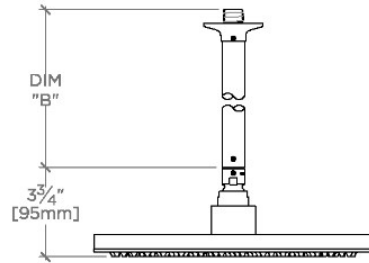

## LVS222

Ludlow Volta 12" Rain Showerhead with 18" Ceiling Mounted Shower Arm

CEILING VIEW SCALE: 1/2"=1'-0"

STYLE NO.	DIM "A"	DIM "B"
LVS220	10 <sup>5</sup> / <sub>16</sub> " [262mm]	6 <sup>9</sup> / <sub>16</sub> " [167mm]
PTS220		
LVS221	16 <sup>5</sup> / <sub>16</sub> " [414mm]	12 <sup>9</sup> / <sub>16</sub> " [319mm]
PTS221		
LVS222	22 <sup>5</sup> / <sub>16</sub> " [566mm]	18 <sup>9</sup> / <sub>16</sub> " [472mm]
PTS222		

FRONT VIEW SCALE: 1/2"=1'-0"

SIDE VIEW SCALE: 1/2"=1'-0"