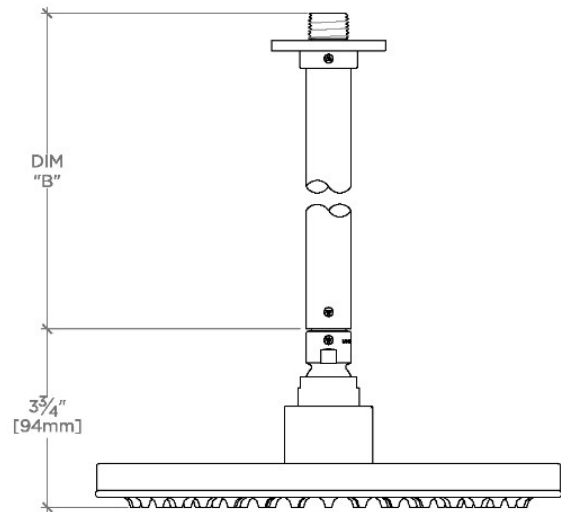

## FLYTE

FLS201

Flyte 10" Rain Showerhead with 12" Ceiling Mounted Shower Arm

SHOWN IN FLYTE 10" RAIN SHOWERHEAD WITH 12" CEILING MOUNTED SHOWER ARM | FLS201

### TECHNICAL DETAILS

Adjustable Versus Fixed Spray: Fixed  
Fittings Hole Diameter: 1 1/4"  
Inlet Connection Size: 1/2"  
Inlet Connection Type: Male NPT  
Pivot: Y  
Primary Material: Brass  
Restricted Maximum Flow Rate: 1.75 gpm  
Water Pressure Maximum: 85.0 psi  
Water Pressure Minimum: 20.0 psi  
Water Pressure Recommended: 45.0 psi

## FLS201

Flyte 10" Rain Showerhead with 12" Ceiling Mounted Shower Arm

CEILING VIEW

SCALE: 3"=1'-0"

STYLE NO.	DIM "A"	DIM "B"
FLS200	10 <sup>5</sup> / <sub>16</sub> " [261mm]	6 <sup>9</sup> / <sub>16</sub> " [167mm]
ISS200		
FLS201	16 <sup>5</sup> / <sub>16</sub> " [414mm]	12 <sup>9</sup> / <sub>16</sub> " [319mm]
ISS201		
FLS202	22 <sup>5</sup> / <sub>16</sub> " [566mm]	18 <sup>9</sup> / <sub>16</sub> " [472mm]
ISS202		

FRONT VIEW

SCALE: 3"=1'-0"

SIDE VIEW

SCALE: 3"=1'-0"