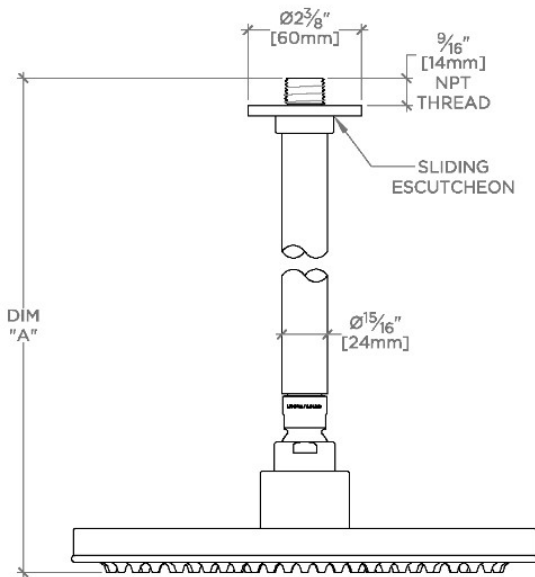

### TECHNICAL DETAILS

Adjustable Versus Fixed Spray: Fixed  
Fittings Hole Diameter: 1 1/4"  
Inlet Connection Size: 1/2"  
Inlet Connection Type: Male NPT  
Pivot: Y  
Primary Material: Brass  
Restricted Maximum Flow Rate: 1.75 gpm  
Water Pressure Maximum: 85.0 psi  
Water Pressure Minimum: 20.0 psi  
Water Pressure Recommended: 45.0 psi

## FLS201

Flyte 10" Rain Showerhead with 12" Ceiling Mounted Shower Arm

CEILING VIEW

SCALE: 3"=1'-0"

STYLE NO.	DIM "A"	DIM "B"
FLS200	10 <sup>5</sup> / <sub>16</sub> " [261mm]	6 <sup>9</sup> / <sub>16</sub> " [167mm]
ISS200		
FLS201	16 <sup>5</sup> / <sub>16</sub> " [414mm]	12 <sup>9</sup> / <sub>16</sub> " [319mm]
ISS201		
FLS202	22 <sup>5</sup> / <sub>16</sub> " [566mm]	18 <sup>9</sup> / <sub>16</sub> " [472mm]
ISS202		

FRONT VIEW

SCALE: 3"=1'-0"

SIDE VIEW

SCALE: 3"=1'-0"