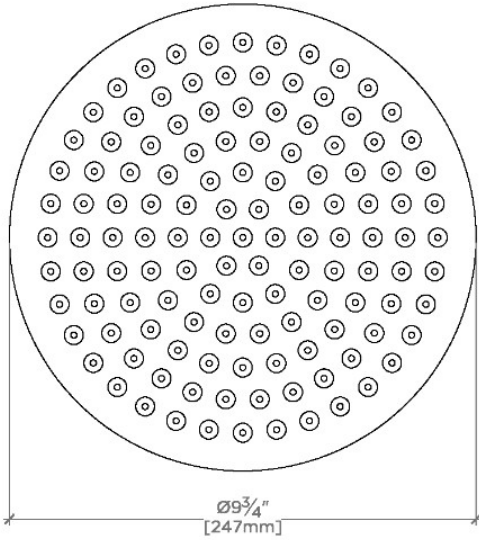

WATERWORKS

FLYTE

FLS201

Flyte 10" Rain Showerhead with 12" Ceiling Mounted Shower Arm

CEILING VIEW

SCALE: 3"=1'-0"

STYLE NO.	DIM "A"	DIM "B"
FLS200	10⁵/₁₆" [261mm]	6⁹/₁₆" [167mm]
ISS200		
FLS201	16⁵/₁₆" [414mm]	12⁹/₁₆" [319mm]
ISS201		
FLS202	22⁵/₁₆" [566mm]	18⁹/₁₆" [472mm]
ISS202