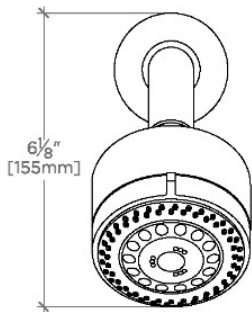

TECHNICAL DETAILS

Adjustable Versus Fixed Spray: Adjustable Spray
Fittings Hole Diameter: 1 1/4"
Inlet Connection Size: 1/2"
Inlet Connection Type: Male NPT
Pivot: Y
Primary Material: Brass
Restricted Maximum Flow Rate: 1.75 gpm
Water Pressure Maximum: 85.0 psi
Water Pressure Minimum: 20.0 psi
Water Pressure Recommended: 45.0 psi

Includes a 8" wall mounted 45 degree shower arm

Stocked in Brass, Chrome and Nickel

Showerhead available in 1.75gpm (6.6L/min) flow rate

CERTIFICATIONS

PRODUCT (NOTES)

WATERWORKS

FLYTE

FLS235

Flyte 3 1/4" Showerhead with Adjustable Spray with 8" Wall Mounted 45 Degree Shower Arm

TOP VIEW

SCALE: 3"=1'-0"

STYLE NO.	DIM "A"	DIM "B"
FLS234	9 ³ / ₁₆ " [250mm]	6 ¹ / ₄ " [158mm]
ISS234		
FLS235	11 ³ / ₁₆ " [301mm]	8 ¹ / ₄ " [209mm]
ISS235		

SPRAY PATTERNS

FRONT VIEW

SCALE: 3"=1'-0"

SIDE VIEW

SCALE: 3"=1'-0"