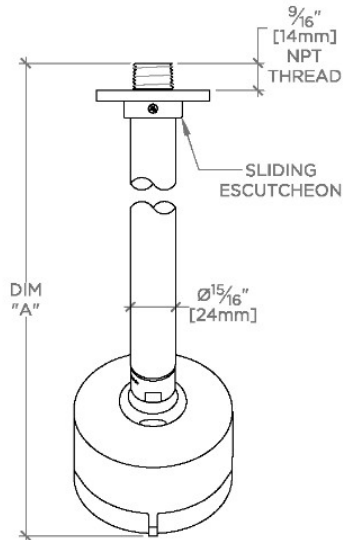

TECHNICAL DETAILS

Adjustable Versus Fixed Spray: Adjustable Spray
Fittings Hole Diameter: 1 1/4"
Inlet Connection Size: 1/2"
Inlet Connection Type: Male NPT
Pivot: Y
Primary Material: Brass
Restricted Maximum Flow Rate: 1.75 gpm
Water Pressure Maximum: 85.0 psi
Water Pressure Minimum: 20.0 psi
Water Pressure Recommended: 45.0 psi

Includes a 8" wall mounted 45 degree shower arm

Stocked in Brass, Chrome and Nickel

Showerhead available in 1.75gpm (6.6L/min) flow rate

CERTIFICATIONS

PRODUCT (NOTES)

WATERWORKS

FLYTE

FLS235

Flyte 3 1/4" Showerhead with Adjustable Spray with 8" Wall Mounted 45 Degree Shower Arm

TOP VIEW

SCALE: 3"=1'-0"

STYLE NO.	DIM "A"	DIM "B"
FLS234	9 ³ / ₁₆ " [250mm]	6 ¹ / ₄ " [158mm]
ISS234		
FLS235	11 ³ / ₁₆ " [301mm]	8 ¹ / ₄ " [209mm]
ISS235		

SPRAY PATTERNS

FRONT VIEW

SCALE: 3"=1'-0"

SIDE VIEW

SCALE: 3"=1'-0"