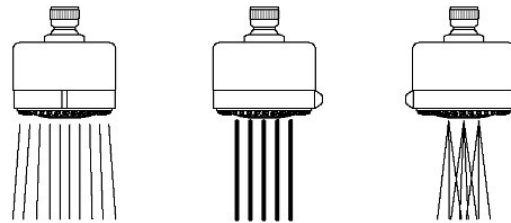

TECHNICAL DETAILS

Adjustable Versus Fixed Spray: Adjustable Spray
Fittings Hole Diameter: 1 1/4"
Inlet Connection Size: 1/2"
Inlet Connection Type: Male NPT
Pivot: Y
Primary Material: Brass
Restricted Maximum Flow Rate: 1.75 gpm
Water Pressure Maximum: 85.0 psi
Water Pressure Minimum: 20.0 psi
Water Pressure Recommended: 45.0 psi

INSPIRATION

Pure Modernism. Like minimalist works of art, the elegant proportions of these light, fluid elements bring sculptural reference to a room.

CODES & STANDARDS

PRODUCT FEATURES

Made of Brass

Features a swivel 3 1/4" showerhead with three adjustable spray patterns

Flyte 3 1/4" Showerhead with Adjustable Spray with 8" Wall Mounted 45 Degree Shower Arm

TOP VIEW

SCALE: 3"=1'-0"

STYLE NO.	DIM "A"	DIM "B"
FLS234	9 ³ / ₁₆ " [250mm]	6 ¹ / ₄ " [158mm]
ISS234		
FLS235	11 ³ / ₁₆ " [301mm]	8 ¹ / ₄ " [209mm]
ISS235		

SPRAY PATTERNS

FRONT VIEW

SCALE: 3"=1'-0"

SIDE VIEW

SCALE: 3"=1'-0"