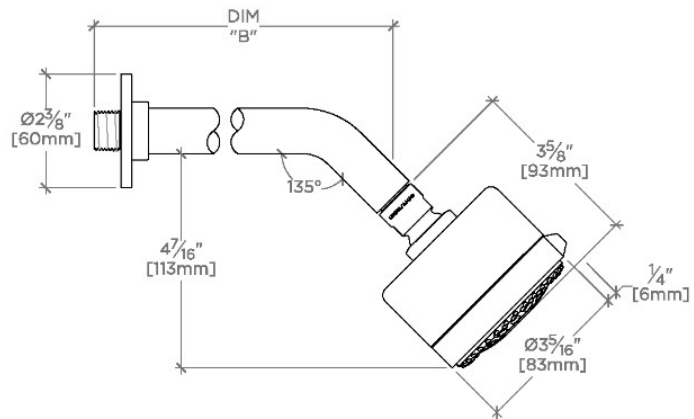

TECHNICAL DETAILS

Adjustable Versus Fixed Spray: Adjustable Spray
Fittings Hole Diameter: 1 1/4"
Inlet Connection Size: 1/2"
Inlet Connection Type: Male NPT
Pivot: Y
Primary Material: Brass
Restricted Maximum Flow Rate: 1.75 gpm
Water Pressure Maximum: 85.0 psi
Water Pressure Minimum: 20.0 psi
Water Pressure Recommended: 45.0 psi

Includes a 8" wall mounted 45 degree shower arm

Stocked in Brass, Chrome and Nickel

Showerhead available in 1.75gpm (6.6L/min) flow rate

CERTIFICATIONS

PRODUCT (NOTES)

WATERWORKS

FLYTE

FLS235

Flyte 3 1/4" Showerhead with Adjustable Spray with 8" Wall Mounted 45 Degree Shower Arm

TOP VIEW

SCALE: 3"=1'-0"

STYLE NO.	DIM "A"	DIM "B"
FLS234	9 ³ / ₁₆ " [250mm]	6 ¹ / ₄ " [158mm]
ISS234		
FLS235	11 ³ / ₁₆ " [301mm]	8 ¹ / ₄ " [209mm]
ISS235		

SPRAY PATTERNS

FRONT VIEW

SCALE: 3"=1'-0"

SIDE VIEW

SCALE: 3"=1'-0"