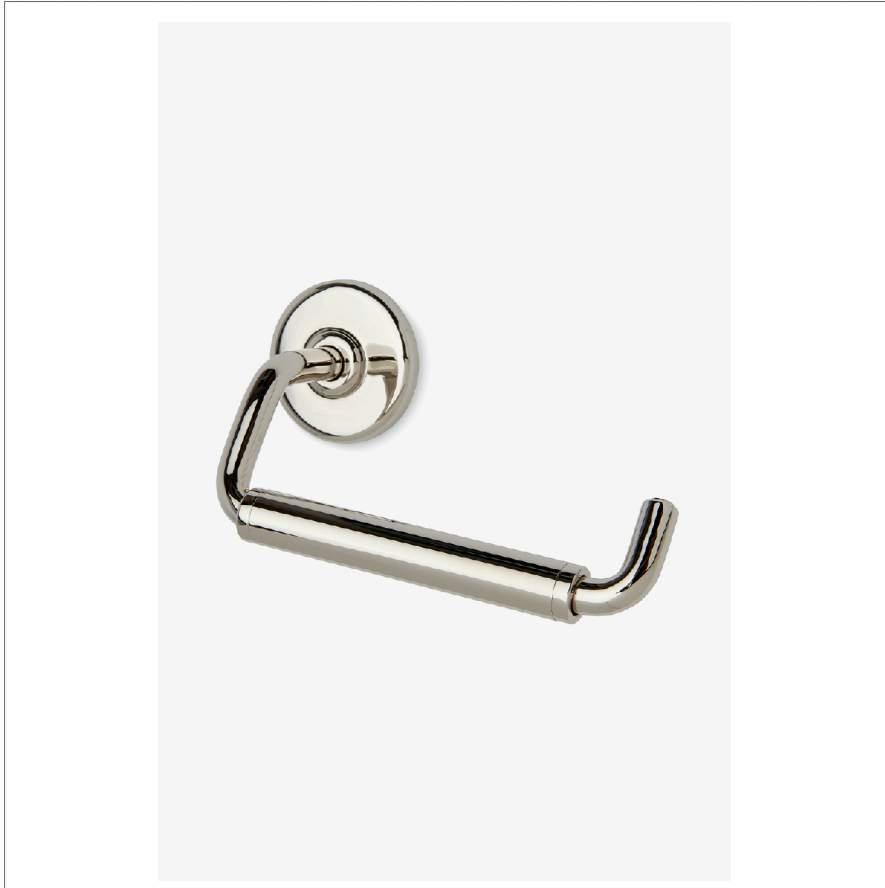

## LUDLOW

LDPH25

Ludlow Volta One Arm Paper Holder

SHOWN IN LUDLOW VOLTA ONE ARM PAPER HOLDER | LDPH25

### TECHNICAL DETAILS

Escutcheon Primary Material: Brass  
Hardware Primary Material: Brass  
Primary Material: Brass

### PRODUCT FEATURES

All Mounting Hardware Included

Stocked in a Chrome, Nickel and Brass

## LUDLOW

LDPH25

Ludlow Volta One Arm Paper Holder

TOP VIEW

SCALE: 3"=1'-0"

FRONT VIEW

SCALE: 3"=1'-0"

SIDE VIEW