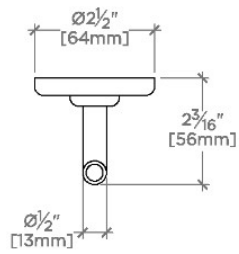

CODES & STANDARDS

PRODUCT FEATURES

All Mounting Hardware Included

Stocked in a Chrome, Nickel and Brass

CERTIFICATIONS

PRODUCT (NOTES)

LUDLOW

LDRH15

Ludlow Volta Single Hook

TOP VIEW SCALE: 3"=1'-0"

FRONT VIEW SCALE: 3"=1'-0"

SIDE VIEW SCALE: 3"=1'-0"