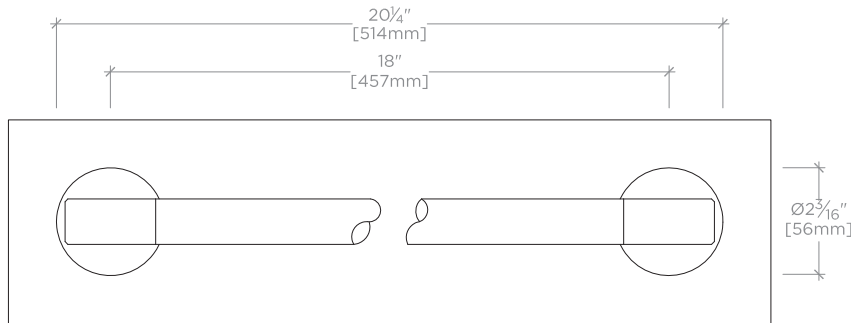

Decibel

18" Double Sided Glass Mounted Single Metal Towel Bar

STYLE No. ZDTB02

All dimensions are based on original specifications and are subject to change and variation. Please consult your Design Associate for current specifications.

DIMENSION	VALUE
A	TO BE DETERMINED

TOP VIEW

FRONT VIEW

SIDE VIEW

SPECIFICATIONS:

Glass Thickness: To Be Determined ‡
Hole Size in Glass: 1/2" [13mm]
Hole Spread: 18"

Notes:

‡ FINAL GLASS THICKNESS PENDING.