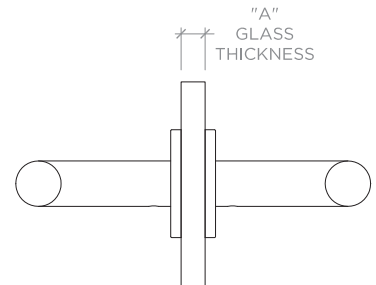

Decibel

18" Double Sided Glass Mounted Single Metal Towel Bar

STYLE No. ZDTB02

All dimensions are based on original specifications and are subject to change and variation. Please consult your Design Associate for current specifications.

DIMENSION	VALUE
A	TO BE DETERMINED

TOP VIEW

FRONT VIEW

SIDE VIEW

SPECIFICATIONS:

Glass Thickness: To Be Determined ‡
Hole Size in Glass: 1/2" [13mm]
Hole Spread: 18"

Notes:

‡ FINAL GLASS THICKNESS PENDING.