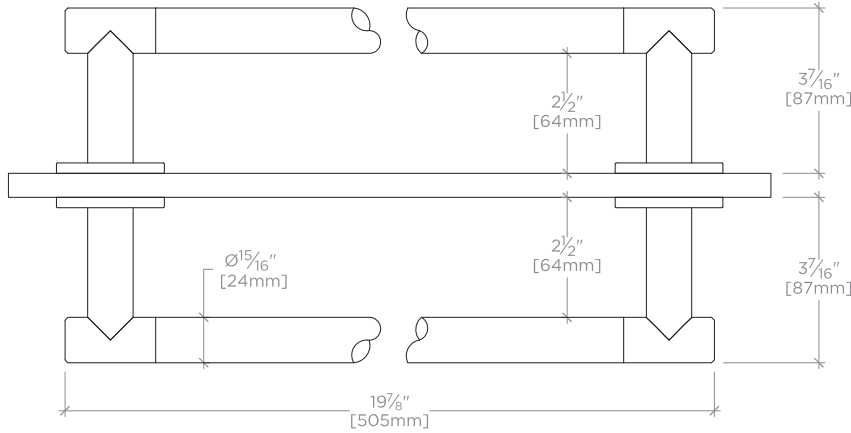

Decibel

18" Double Sided Glass Mounted Single Metal Towel Bar

STYLE No. ZDTB02

All dimensions are based on original specifications and are subject to change and variation. Please consult your Design Associate for current specifications.

DIMENSION	VALUE
A	TO BE DETERMINED

TOP VIEW

FRONT VIEW

SIDE VIEW

SPECIFICATIONS:

Glass Thickness: To Be Determined ‡
Hole Size in Glass: 1/2" [13mm]
Hole Spread: 18"

Notes:

‡ FINAL GLASS THICKNESS PENDING.