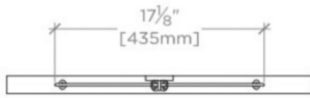

## LATCHET

LTMR01

Latchet Wall Mounted Round Mirror 23 1/2" x 1 1/2" x 37 5/8"

TOP VIEW

SCALE: 3/4"=1'-0"

ISO VIEW

SCALE: 3/4"=1'-0"

FRONT VIEW

SCALE: 3/4"=1'-0"

SIDE VIEW

SCALE: 3/4"=1'-0"