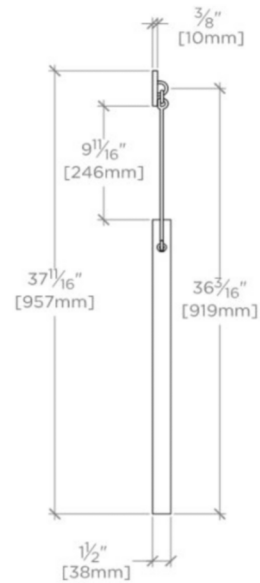

## LATCHET

LTMR01

Latchet Wall Mounted Round Mirror 23 1/2" x 1 1/2" x 37 5/8"

SHOWN IN LATCHET WALL MOUNTED ROUND MIRROR 23 1/2" X 1 1/2" X 37 5/8" | LTMR01

## LATCHET

LTMR01

Latchet Wall Mounted Round Mirror 23 1/2" x 1 1/2" x 37 5/8"

TOP VIEW

SCALE: 3/4"=1'-0"

ISO VIEW

SCALE: 3/4"=1'-0"

FRONT VIEW

SCALE: 3/4"=1'-0"

SIDE VIEW

SCALE: 3/4"=1'-0"