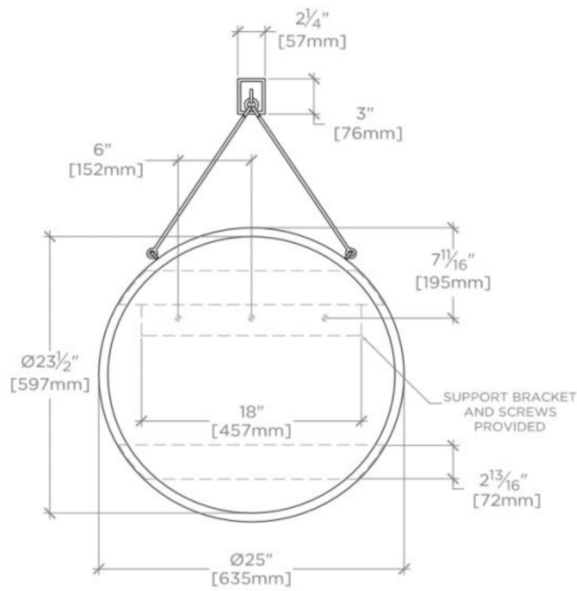

## LATCHET

LTMR01

Latchet Wall Mounted Round Mirror 23 1/2" x 1 1/2" x 37 5/8"

SHOWN IN LATCHET WALL MOUNTED ROUND MIRROR 23 1/2" X 1 1/2" X 37 5/8" | LTMR01

## LATCHET

LTMR01

Latchet Wall Mounted Round Mirror 23 1/2" x 1 1/2" x 37 5/8"

TOP VIEW

SCALE: 3/4"=1'-0"

ISO VIEW

SCALE: 3/4"=1'-0"

FRONT VIEW

SCALE: 3/4"=1'-0"

SIDE VIEW

SCALE: 3/4"=1'-0"