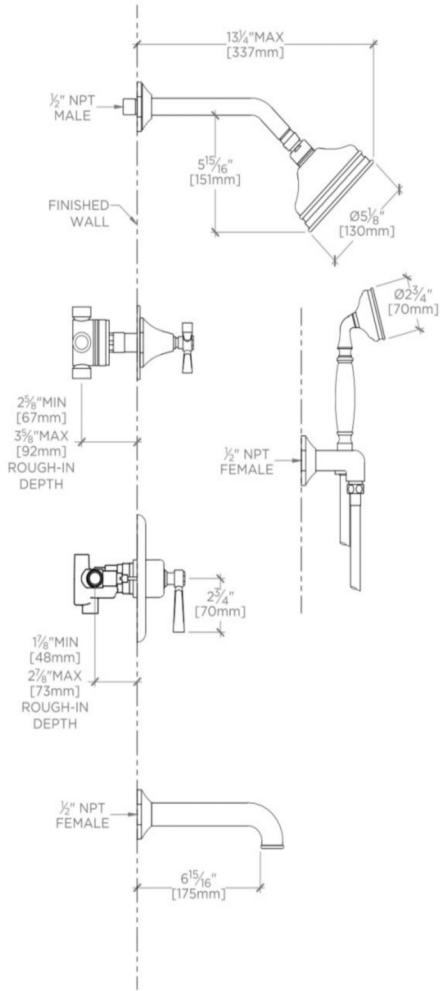

ROADSTER

RDSP14

Roadster Pressure Balance Shower Package with 5" Shower Rose, Handshower, Tub Spout and Diverter Cross Handle

SHOWN IN ROADSTER PRESSURE BALANCE SHOWER PACKAGE WITH 5" SHOWER ROSE, HANDSHOWER, TUB SPOUT AND

TECHNICAL DETAILS

Suggested Application: Bath
Water Pressure Maximum: 85.0 psi
Water Pressure Minimum: 20.0 psi
Water Pressure Recommended: 45.0 psi

INSPIRATION

Inspired by vintage sports cars, these classic yet sharp silhouettes feature octagonal indices and geometric forms: perfect for giving any bath a dash of retro cool.

CODES & STANDARDS

See individual component styles for Code Compliance. RDSH01, UNSH32, RDPB10, GUPB81, RDHS01, UN3PR1, GUDV65, RDVC40, RDTS80

PRODUCT FEATURES

This shower package is composed of the following product styles: RDSH01, UNSH32, RDPB10, GUPB81, RDHS01, UN3PR1, GUDV65, RDVC40, RDTS80

WATERWORKS

ROADSTER

RDSP14

Roadster Pressure Balance Shower Package with 5" Shower Rose, Handshower, Tub Spout and Diverter Cross Handle

RDSP14 SIDE VIEW

THIS DRAWING IS NOT INTENDED FOR USE AS A PIPING SCHEMATIC