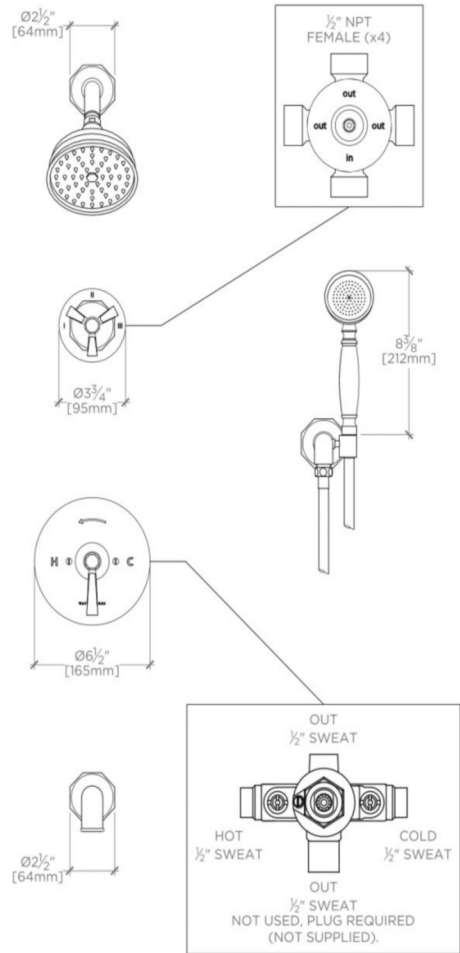

ROADSTER

RDSP14

Roadster Pressure Balance Shower Package with 5" Shower Rose, Handshower, Tub Spout and Diverter Cross Handle

SHOWN IN ROADSTER PRESSURE BALANCE SHOWER PACKAGE WITH 5" SHOWER ROSE, HANDSHOWER, TUB SPOUT AND

TECHNICAL DETAILS

Suggested Application: Bath
Water Pressure Maximum: 85.0 psi
Water Pressure Minimum: 20.0 psi
Water Pressure Recommended: 45.0 psi

INSPIRATION

Inspired by vintage sports cars, these classic yet sharp silhouettes feature octagonal indices and geometric forms: perfect for giving any bath a dash of retro cool.

CODES & STANDARDS

See individual component styles for Code Compliance. RDSH01, UNSH32, RDPB10, GUPB81, RDHS01, UN3PR1, GUDV65, RDVC40, RDTS80

PRODUCT FEATURES

This shower package is composed of the following product styles: RDSH01, UNSH32, RDPB10, GUPB81, RDHS01, UN3PR1, GUDV65, RDVC40, RDTS80

WATERWORKS

ROADSTER

RDSP14

Roadster Pressure Balance Shower Package with 5" Shower Rose, Handshower, Tub Spout and Diverter Cross Handle

RDSP14 SIDE VIEW

THIS DRAWING IS NOT INTENDED FOR USE AS A PIPING SCHEMATIC