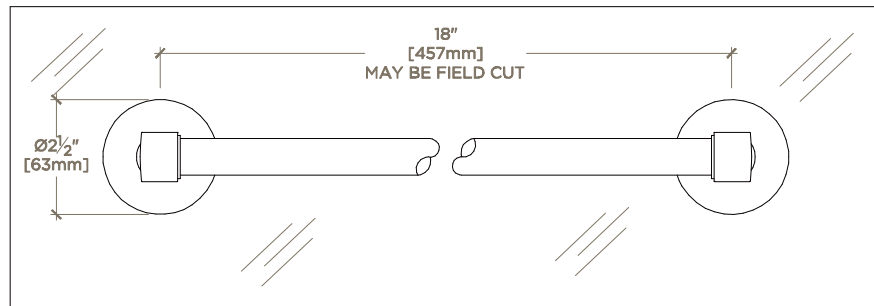

*All dimensions are based on original specifications and are subject to change and variation. Please consult your Design Associate for current specifications.*

TOP VIEW

SCALE: 3"=1'-0"

FRONT VIEW

SCALE: 3"=1'-0"

SIDE VIEW

SCALE: 3"=1'-0"

**SPECIFICATIONS:**

Glass Thickness: 3/8"  
Hole Size in Glass: 1/2"  
Hole Spread: 18"

**NOTES:**