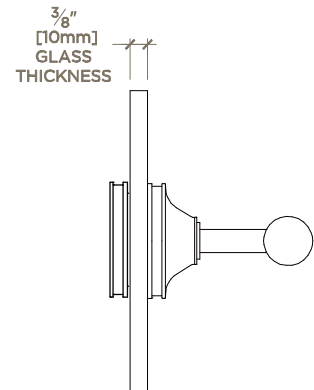

*All dimensions are based on original specifications and are subject to change and variation. Please consult your Design Associate for current specifications.*

TOP VIEW

SCALE: 3"=1'-0"

FRONT VIEW

SCALE: 3"=1'-0"

SIDE VIEW

SCALE: 3"=1'-0"

**SPECIFICATIONS:**

Glass Thickness: 3/8"  
Hole Size in Glass: 1/2"  
Hole Spread: 18"

**NOTES:**