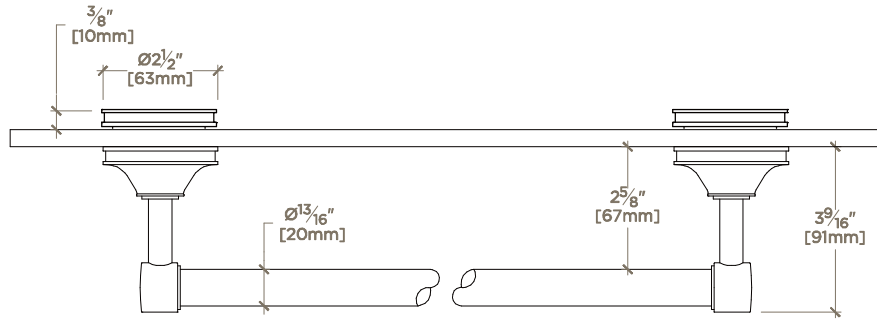

*All dimensions are based on original specifications and are subject to change and variation. Please consult your Design Associate for current specifications.*

TOP VIEW

SCALE: 3"=1'-0"

FRONT VIEW

SCALE: 3"=1'-0"

SIDE VIEW

SCALE: 3"=1'-0"

**SPECIFICATIONS:**

Glass Thickness: 3/8"  
Hole Size in Glass: 1/2"  
Hole Spread: 18"

**NOTES:**