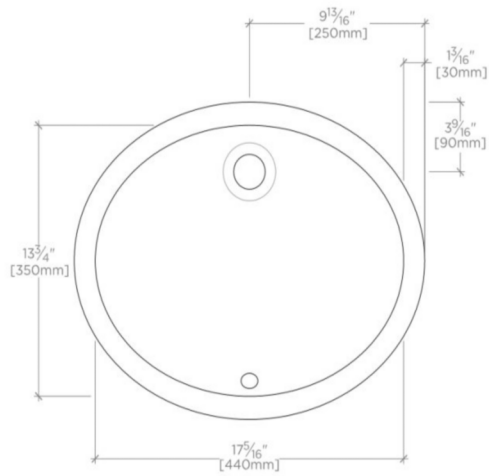

### TECHNICAL DETAILS

Bowl Shape: Oval  
Depth / Width: 16 1/8"  
Height: 7 11/16"  
Installation Type: Undermount  
Integrated Diverter: N  
Integrated Spray: N  
Length: 19 11/16"  
Primary Material: Vitreous China  
Spout Swivel: N  
Stain Resistance: N  
Suggested Application: Bath

### PRODUCT (NOTES)

Dimensions of sinks are nominal and are subject to slight variations.

## CLARA

CYLV12

Clara Undermount Oval Vitreous China Lavatory Sink Double  
Glazed 19 11/16" x 16 1/8" x 7 11/16"

TOP VIEW

SCALE: 1/2"=1'-0"

FRONT VIEW

SCALE: 1/2"=1'-0"

SIDE VIEW

SCALE: 1/2"=1'-0"