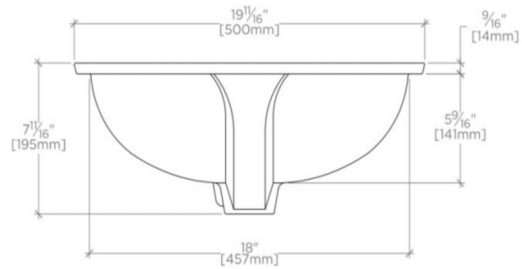

### TECHNICAL DETAILS

Bowl Shape: Oval  
Depth / Width: 16 1/8"  
Height: 7 11/16"  
Installation Type: Undermount  
Integrated Diverter: N  
Integrated Spray: N  
Length: 19 11/16"  
Primary Material: Vitreous China  
Spout Swivel: N  
Stain Resistance: N  
Suggested Application: Bath

### PRODUCT (NOTES)

Dimensions of sinks are nominal and are subject to slight variations.

## CLARA

CYLV12

Clara Undermount Oval Vitreous China Lavatory Sink Double  
Glazed 19 11/16" x 16 1/8" x 7 11/16"

TOP VIEW

SCALE: 1/2"=1'-0"

FRONT VIEW

SCALE: 1/2"=1'-0"

SIDE VIEW

SCALE: 1/2"=1'-0"