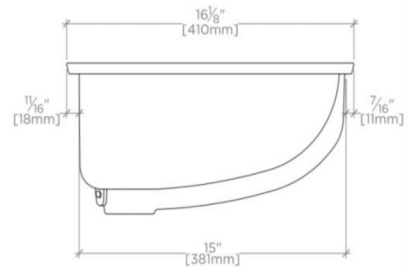

### TECHNICAL DETAILS

Bowl Shape: Oval  
Depth / Width: 16 1/8"  
Height: 7 11/16"  
Installation Type: Undermount  
Integrated Diverter: N  
Integrated Spray: N  
Length: 19 11/16"  
Primary Material: Vitreous China  
Spout Swivel: N  
Stain Resistance: N  
Suggested Application: Bath

### PRODUCT (NOTES)

Dimensions of sinks are nominal and are subject to slight variations.

## CLARA

CYLV12

Clara Undermount Oval Vitreous China Lavatory Sink Double  
Glazed 19 11/16" x 16 1/8" x 7 11/16"

TOP VIEW

SCALE: 1/2"=1'-0"

FRONT VIEW

SCALE: 1/2"=1'-0"

SIDE VIEW

SCALE: 1/2"=1'-0"