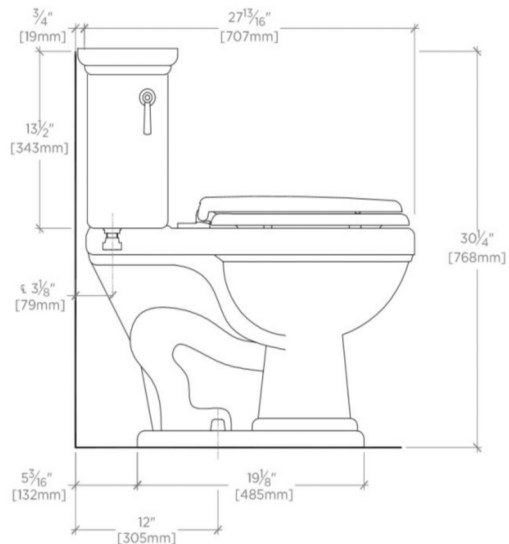

OTIS

OTWC02

Otis Two Piece High Efficiency Elongated Watercloset with Slow Close Plastic Seat

SHOWN IN OTIS TWO PIECE HIGH EFFICIENCY ELONGATED WATERCLOSET WITH SLOW CLOSE PLASTIC SEAT | OTWC02

TECHNICAL DETAILS

ADA Compliance: Yes
Water Pressure Maximum: 85.0 psi
Water Pressure Minimum: 20.0 psi
Water Pressure Recommended: 45.0 psi

INSPIRATION

The Otis family features time-honored, classic style and modern technology in a high performance, highly efficient watercloset.

PRODUCT FEATURES

High Efficiency 1.28 Gallon Per Flush
EPA Watersense Certified
Glazed Trapway and 3" flush valve for a more efficient flush

PRODUCT (NOTES)

Dimensions of fixtures are nominal. Measure your actual product for rough-in details.

WATERWORKS

OTIS

OTWC02

Otis Two Piece High Efficiency Elongated Watercloset with Slow Close Plastic Seat

TOP VIEW SCALE: 1"=1'-0"

FRONT VIEW SCALE: 1"=1'-0"

WASTE ROUGH IN: 12" FROM FINISHED WALL

SIDE VIEW SCALE: 1"=1'-0"