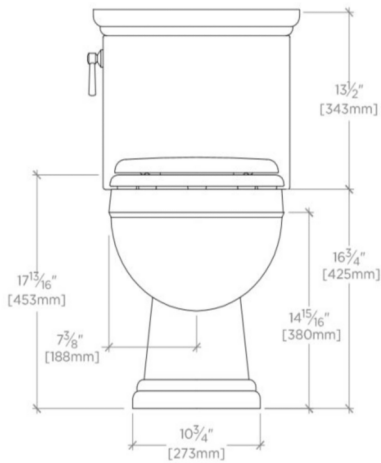

OTIS

OTWC02

Otis Two Piece High Efficiency Elongated Watercloset with Slow Close Plastic Seat

SHOWN IN OTIS TWO PIECE HIGH EFFICIENCY ELONGATED WATERCLOSET WITH SLOW CLOSE PLASTIC SEAT | OTWC02

TECHNICAL DETAILS

ADA Compliance: Yes
Water Pressure Maximum: 85.0 psi
Water Pressure Minimum: 20.0 psi
Water Pressure Recommended: 45.0 psi

INSPIRATION

The Otis family features time-honored, classic style and modern technology in a high performance, highly efficient watercloset.

PRODUCT FEATURES

High Efficiency 1.28 Gallon Per Flush
EPA Watersense Certified
Glazed Trapway and 3" flush valve for a more efficient flush

PRODUCT (NOTES)

Dimensions of fixtures are nominal. Measure your actual product for rough-in details.

WATERWORKS

OTIS

OTWC02

Otis Two Piece High Efficiency Elongated Watercloset with Slow Close Plastic Seat

TOP VIEW SCALE: 1"=1'-0"

FRONT VIEW SCALE: 1"=1'-0"

WASTE ROUGH IN: 12" FROM FINISHED WALL

SIDE VIEW SCALE: 1"=1'-0"