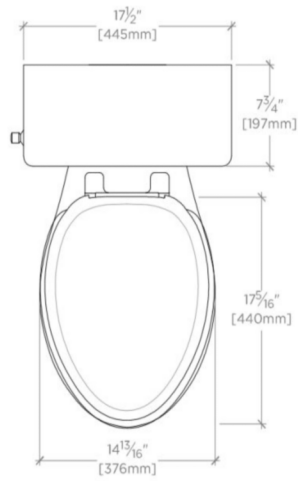

OTIS

OTWC02

Otis Two Piece High Efficiency Elongated Watercloset with Slow Close Plastic Seat

SHOWN IN OTIS TWO PIECE HIGH EFFICIENCY ELONGATED WATERCLOSET WITH SLOW CLOSE PLASTIC SEAT | OTWC02

TECHNICAL DETAILS

ADA Compliance: Yes
Water Pressure Maximum: 85.0 psi
Water Pressure Minimum: 20.0 psi
Water Pressure Recommended: 45.0 psi

INSPIRATION

The Otis family features time-honored, classic style and modern technology in a high performance, highly efficient watercloset.

PRODUCT FEATURES

High Efficiency 1.28 Gallon Per Flush
EPA Watersense Certified
Glazed Trapway and 3" flush valve for a more efficient flush

PRODUCT (NOTES)

Dimensions of fixtures are nominal. Measure your actual product for rough-in details.

WATERWORKS

OTIS

OTWC02

Otis Two Piece High Efficiency Elongated Watercloset with Slow Close Plastic Seat

TOP VIEW SCALE: 1"=1'-0"

FRONT VIEW SCALE: 1"=1'-0"

WASTE ROUGH IN: 12" FROM FINISHED WALL

SIDE VIEW SCALE: 1"=1'-0"