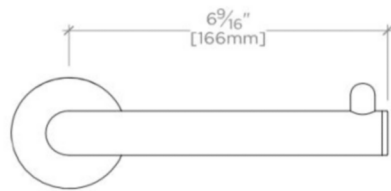

## FLYTE

Flyte Wall Mounted One Arm Paper Holder

FLPH01

TOP VIEW

SCALE: 3"=1'-0"

FRONT VIEW

SCALE: 3"=1'-0"

SIDE VIEW

SCALE: 3"=1'-0"