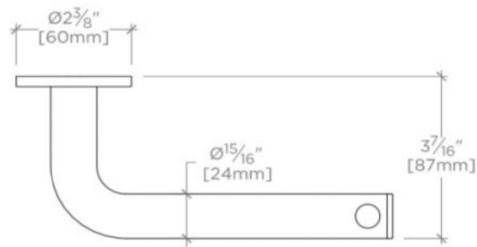

## FLYTE

Flyte Wall Mounted One Arm Paper Holder

FLPH01

TOP VIEW

SCALE: 3"=1'-0"

FRONT VIEW

SCALE: 3"=1'-0"

SIDE VIEW

SCALE: 3"=1'-0"