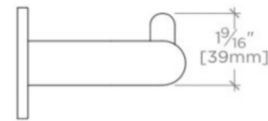

## FLYTE

Flyte Wall Mounted One Arm Paper Holder

FLPH01

TOP VIEW

SCALE: 3"=1'-0"

FRONT VIEW

SCALE: 3"=1'-0"

SIDE VIEW