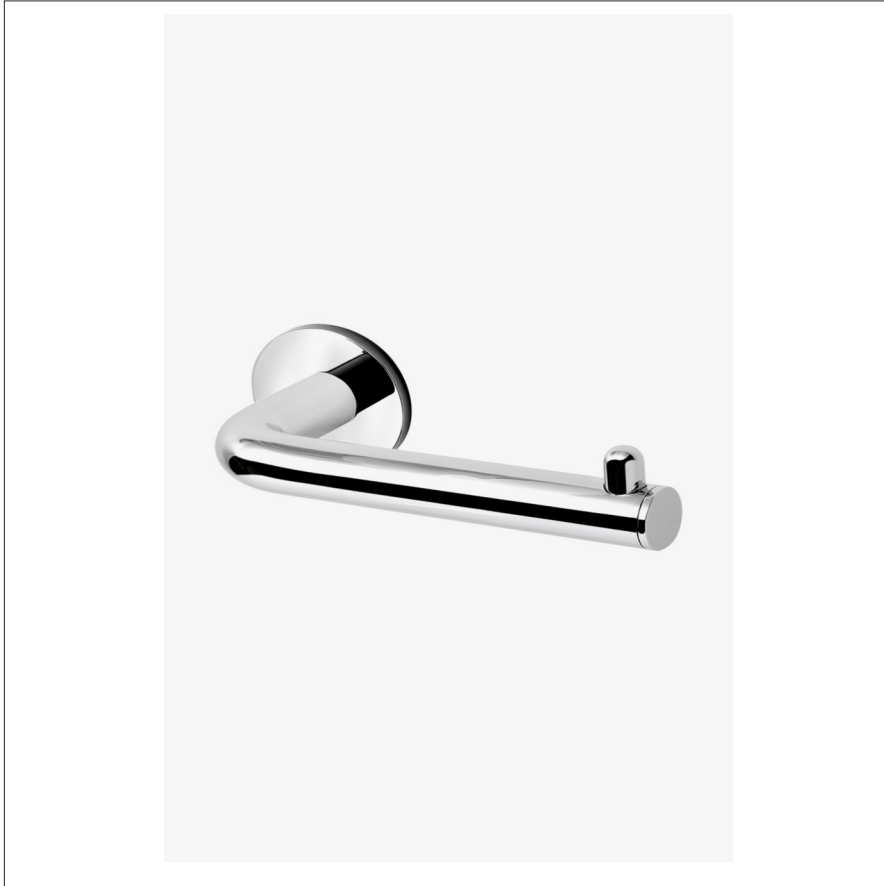

## FLYTE

Flyte Wall Mounted One Arm Paper Holder

FLPH01

SHOWN IN FLYTE WALL MOUNTED ONE ARM PAPER HOLDER| FLPH01

### TECHNICAL DETAILS

---

Adjustable Levelers / Feet: N  
Adjustable Shelves: N  
Installation Type: Wall Mounted  
Primary Material: Brass  
Suggested Application: Bath

### PRODUCT FEATURES

---

Wall Mounted

This item is stocked in a Chrome and Nickel finishes.

SCALE: 3"=1'-0"