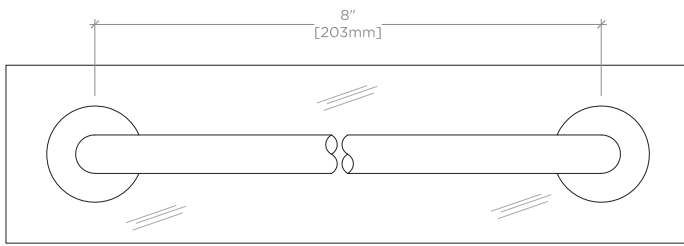

PRODUCT SUPPORT
800.927.2120
WATERWORKS.COM

COMMERCIAL ONLY Flyte 8" Double Sided Glass
Towel Bar

STYLE No. ZFTB23

BASE STYLE No. FLTB18

All dimensions are based on original specifications and are subject to change and variation. Please consult your Design Associate for current specifications.

TOP VIEW

FRONT VIEW

SIDE VIEW

SPECIFICATIONS:

Primary Material: Brass
Glass thickness Range: 1/4" [6mm], 1/2" [13mm] or 3/4" [19mm]

NOTES: