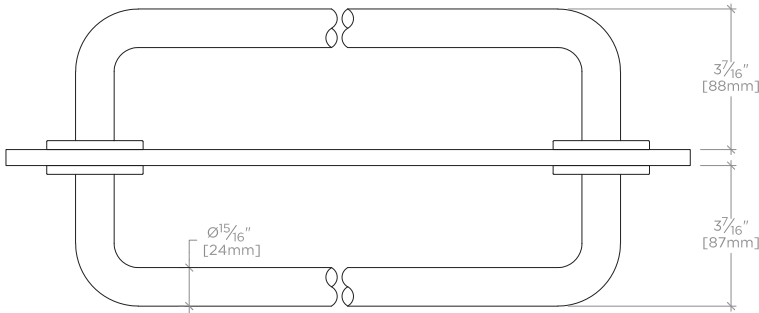

PRODUCT SUPPORT
800.927.2120
WATERWORKS.COM

COMMERCIAL ONLY Flyte 8" Double Sided Glass
Towel Bar

STYLE No. ZFTB23

BASE STYLE No. FLTB18

All dimensions are based on original specifications and are subject to change and variation. Please consult your Design Associate for current specifications.

TOP VIEW

FRONT VIEW

SIDE VIEW

SPECIFICATIONS:

Primary Material: Brass
Glass thickness Range: 1/4" [6mm], 1/2" [13mm] or 3/4" [19mm]

NOTES: