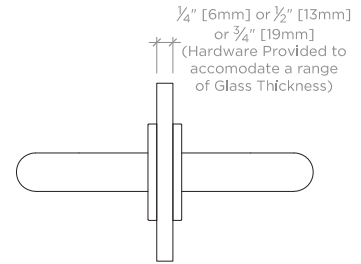

PRODUCT SUPPORT
800.927.2120
WATERWORKS.COM

COMMERCIAL ONLY Flyte 8" Double Sided Glass
Towel Bar

STYLE No. ZFTB23

BASE STYLE No. FLTB18

All dimensions are based on original specifications and are subject to change and variation. Please consult your Design Associate for current specifications.

TOP VIEW

FRONT VIEW

SIDE VIEW

SPECIFICATIONS:

Primary Material: Brass
Glass thickness Range: 1/4" [6mm], 1/2" [13mm] or 3/4" [19mm]

NOTES: