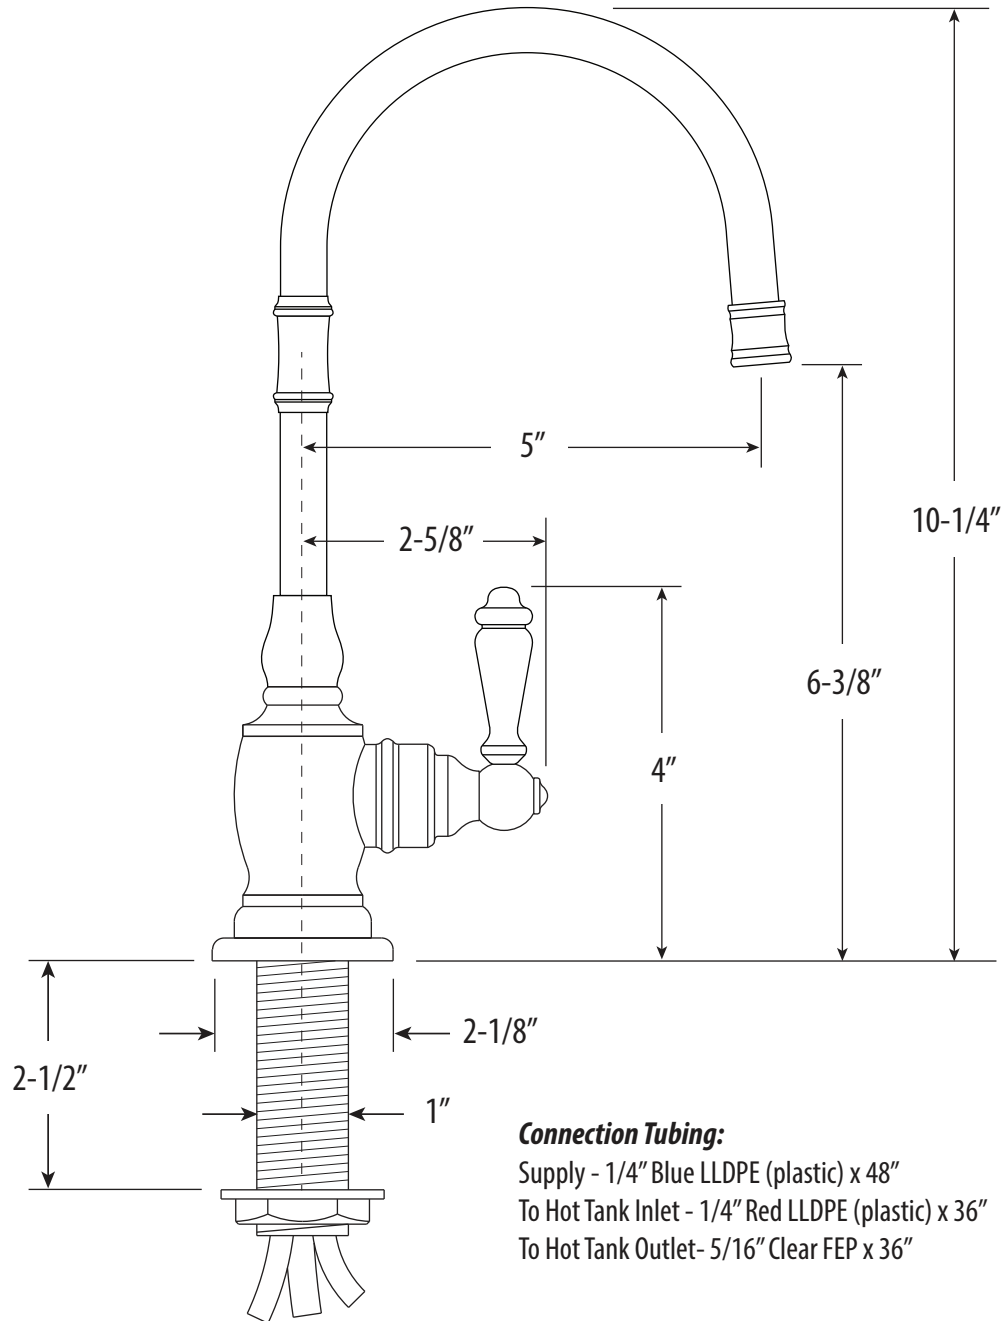

PEMBROKE HOT ONLY FILTRATION FAUCET / LEVER HANDLE

I202H

- MAX COUNTER THICKNESS 2-1/2"
- INSTALL HOLE SIZE ADAPTABLE UP TO 1-3/8"

DIMENSIONS MAY VARY AND ARE SUBJECT TO CHANGE. NO RESPONSIBILITY IS ASSUMED FOR USE OF SUPERCEDED OR VOIDED DATA