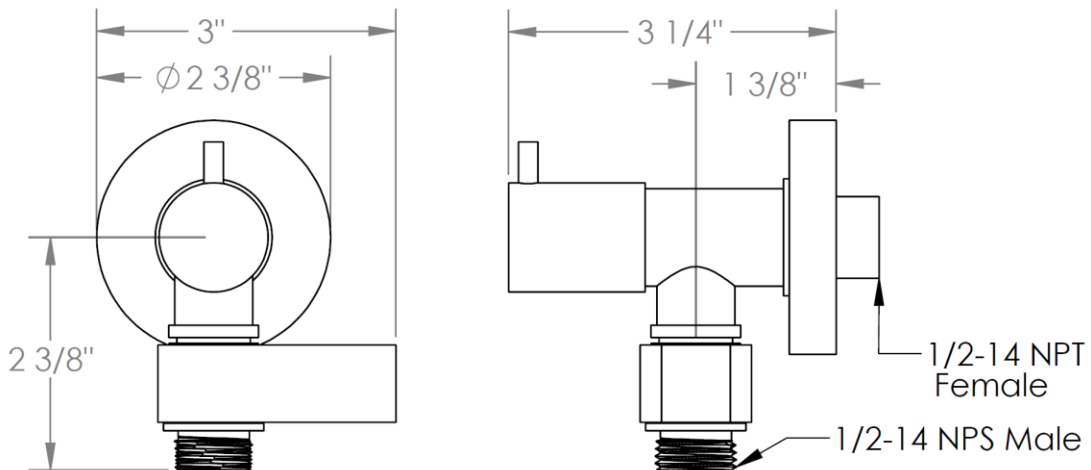

ELB-TIT1200

Wall Mounted Elbow with Hook and 1/2" Shut-Off Valve
Connection Types: 1/2" NPS Male x 1/2" NPT Female

Meets the applicable requirements of ASME A112.18.1-2005/CSA B125.1-05, entitled "Plumbing Supply Fittings"