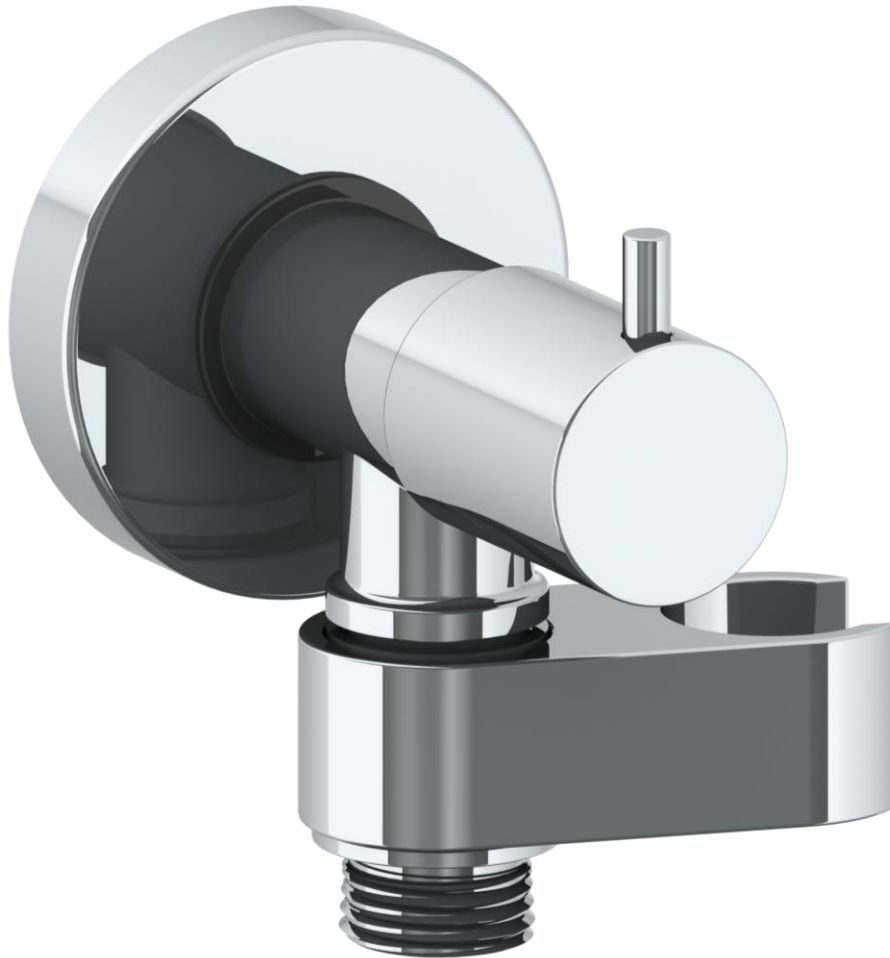

ELB-TIT1200

Wall Mounted Elbow with Hook and 1/2" Shut-Off Valve
Connection Types: 1/2" NPS Male x 1/2" NPT Female

Meets the applicable requirements of ASME A112.18.1-2005/CSA B125.1-05, entitled "Plumbing Supply Fittings"