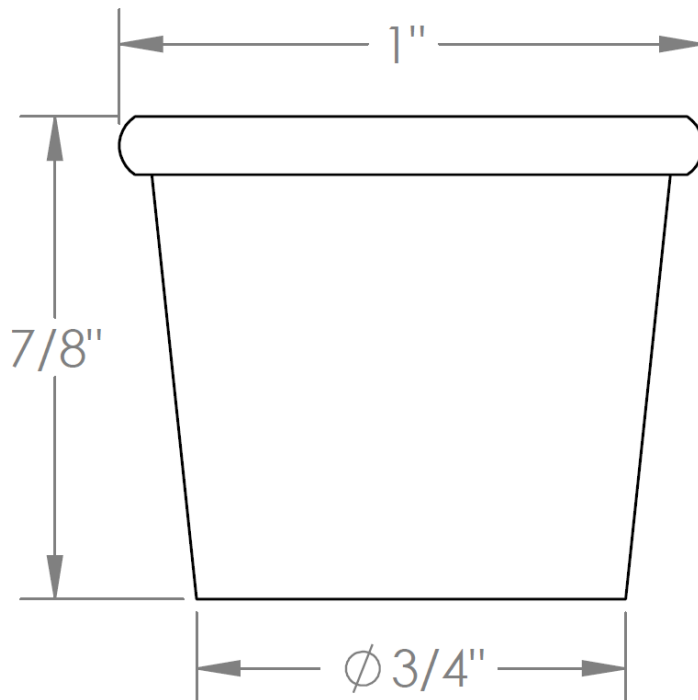

DM-ELB200

Deck Mount Hand Shower Elbow

WATERMARK DESIGNS 9/5/2018