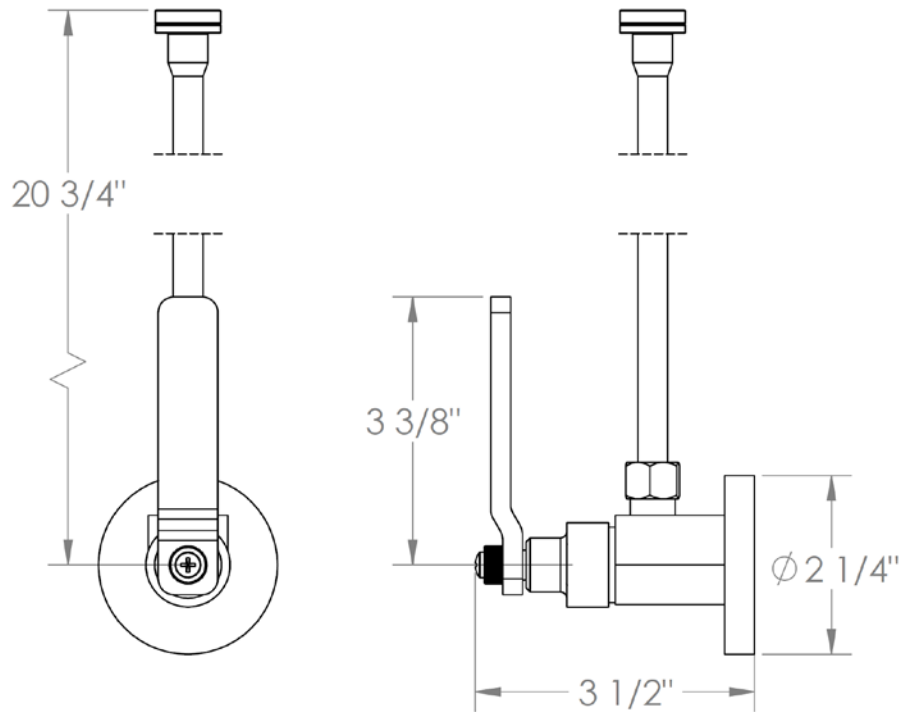

38-MAS6-EV4

Toilet Angle Stop Kit

1/2" IPS x 3/8" OD Compression

WATERMARK DESIGNS 7/3/2018