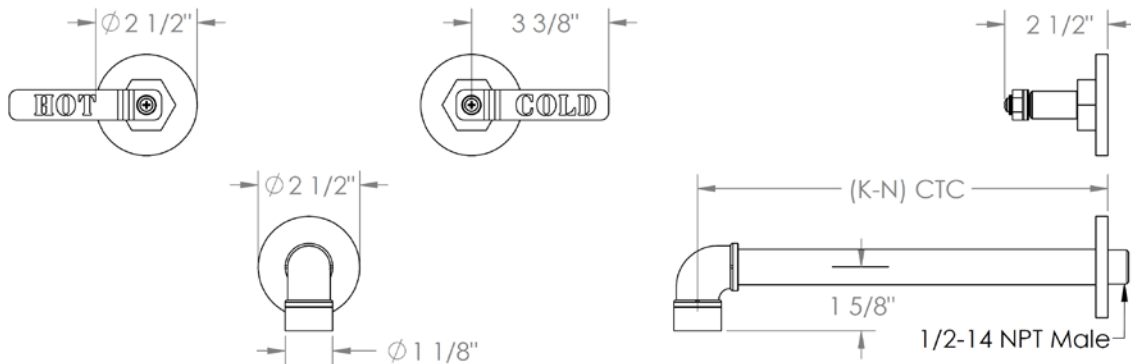

38-5-_-EV4

Wall Mounted 3 Hole Bath Set

For use with either SS-506 or SS-THV2.2-26C concealed rough

Note: Please specify (K-N)

PROJECTION
K = 5.5"
L = 6.5"
M = 7.5"
N = 8.5"

Meets the applicable requirements of ASME A112.18.1-2005/CSA B125.1-05, entitled "Plumbing Supply Fittings"