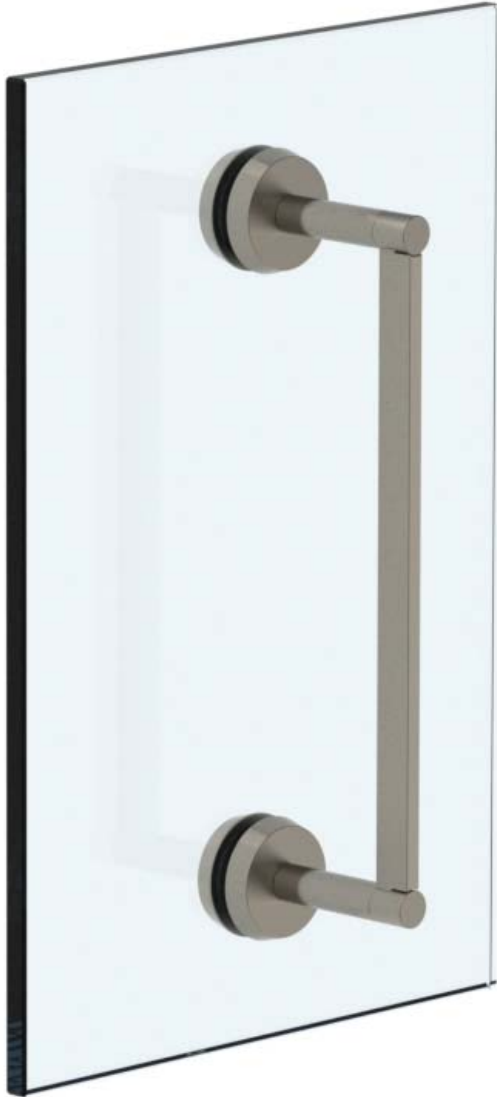

**37-0.1- GDP**

Blue Shower Door Pull/Glass Mount Towel Bar  
For use with 1/2" thick glass with Ø1/2" holes

MODEL NO.	DIMENSION OF L
37-0.1-6GDP	6"
37-0.1-12GDP	12"
37-0.1-18GDP	18"