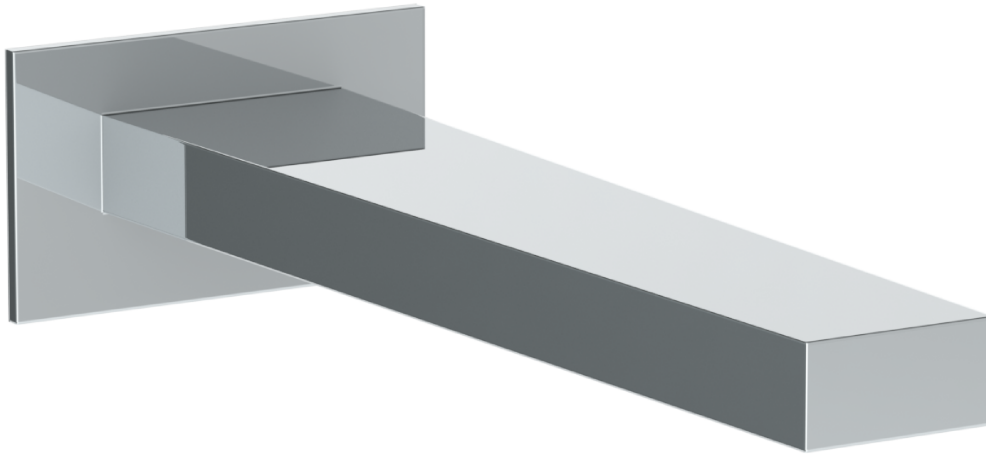

35-WBS

Wall Mounted Bath Spout

Meets the applicable requirements of ASME A112.18.1-2005/CSA B125.1-05, entitled "Plumbing Supply Fittings"

WATERMARK DESIGNS 8/7/2020

350 Dewitt Ave Brooklyn NY 11207 USA T 718 257 2800 F 718 257 2144 info@watermark-designs.com