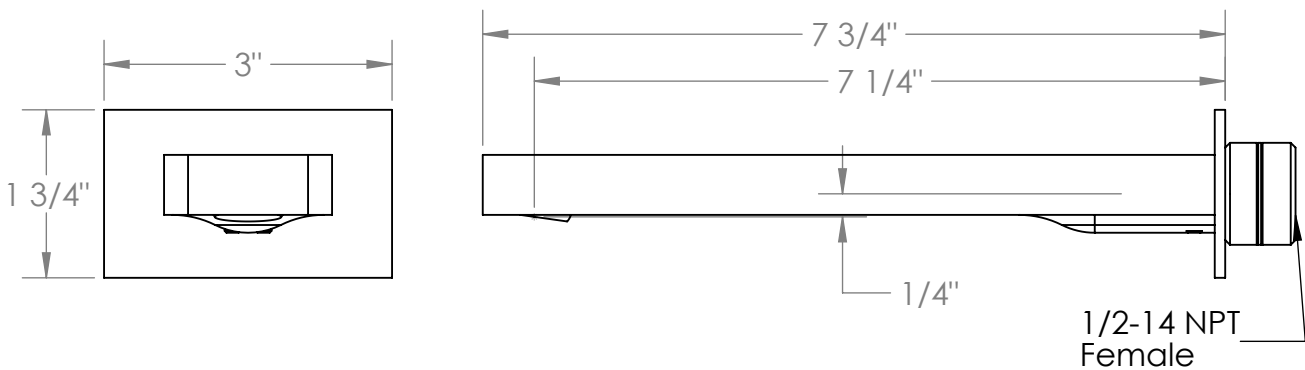

35-WBS

Wall Mounted Bath Spout

Meets the applicable requirements of ASME A112.18.1-2005/CSA B125.1-05, entitled "Plumbing Supply Fittings"

WATERMARK DESIGNS 8/7/2020

350 Dewitt Ave Brooklyn NY 11207 USA T 718 257 2800 F 718 257 2144 info@watermark-designs.com