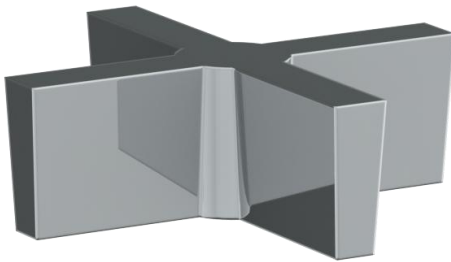

Haley Handle Options

B9M – SISTINA

DD2 – ASTAIRE

DD3 – GARBO

H4 – HARMONIE

WATERMARK DESIGNS 8/29/2018