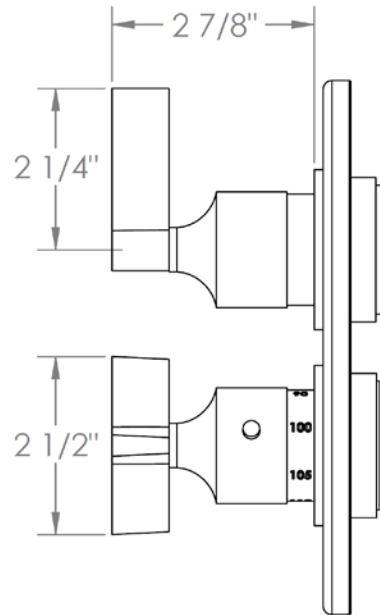

**34-T20-DD2-DD3**

**Wall Mounted Thermostatic Shower Trim with Built-In Control**

For use with SS-TH2000, SS-TH4000 SS-THVD2 ,or SS-THVD3 roughs

Note: Temperature control must be a cross handle. SS-THVD3 must use 2 cross handles