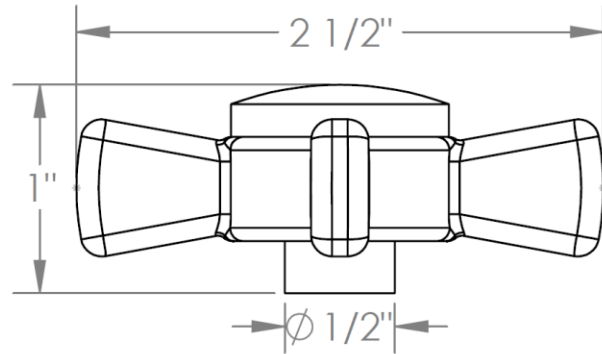

Haley Handle Options

B9M – SISTINA