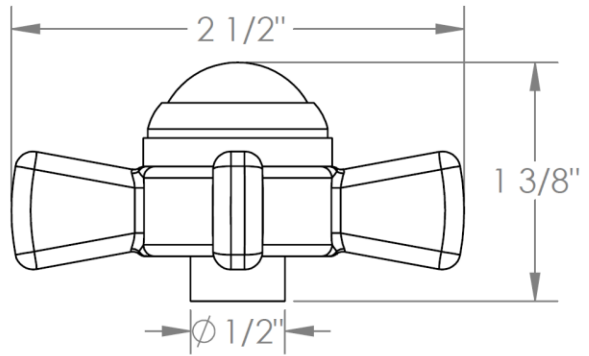

Haley Handle Options

S1 – PRESTON