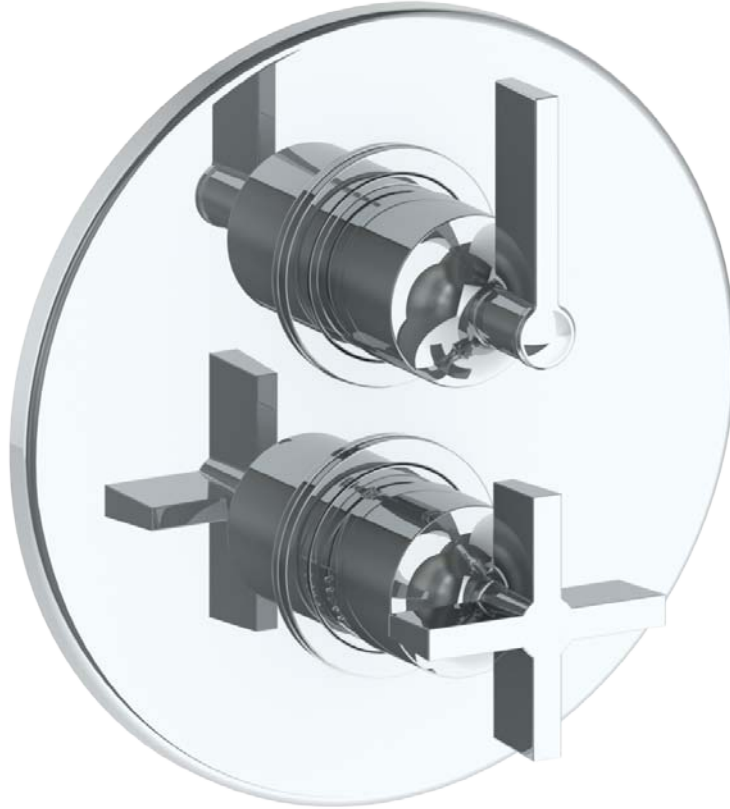

**34-T20-DD2-DD3**

**Wall Mounted Thermostatic Shower Trim with Built-In Control**

For use with SS-TH2000, SS-TH4000 SS-THVD2 ,or SS-THVD3 roughs

Note: Temperature control must be a cross handle. SS-THVD3 must use 2 cross handles

## Haley Handle Options