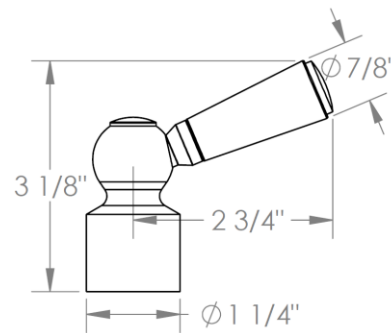

H4 – HARMONIE

WATERMARK DESIGNS 8/29/2018