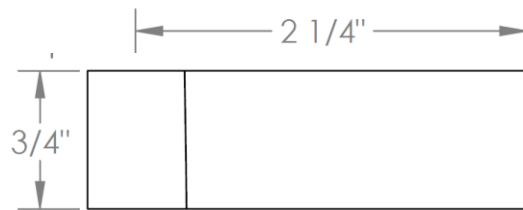

DD2 – ASTAIRE