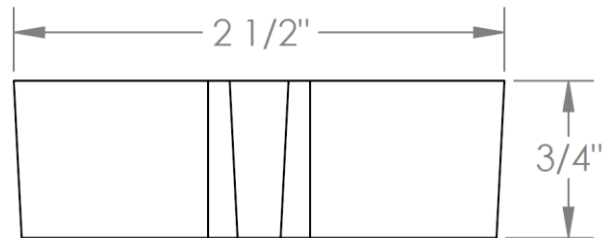

Haley Handle Options

B9M – SISTINA

DD2 – ASTAIRE

DD3 – GARBO

H4 – HARMONIE

WATERMARK DESIGNS 8/29/2018