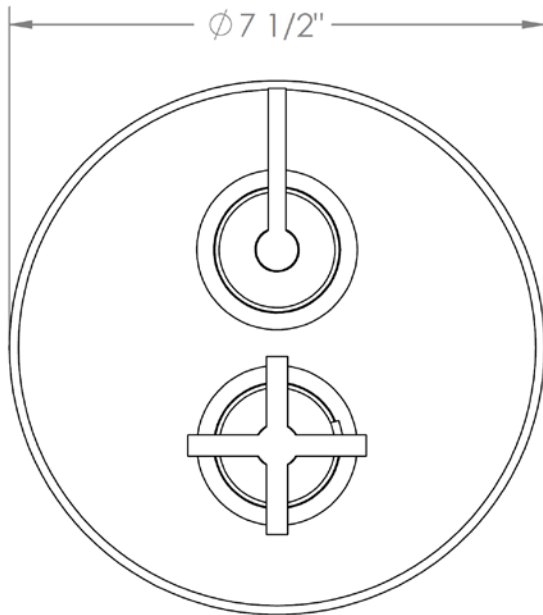

**34-T20-DD2-DD3**

**Wall Mounted Thermostatic Shower Trim with Built-In Control**

For use with SS-TH2000, SS-TH4000 SS-THVD2 ,or SS-THVD3 roughs

Note: Temperature control must be a cross handle. SS-THVD3 must use 2 cross handles