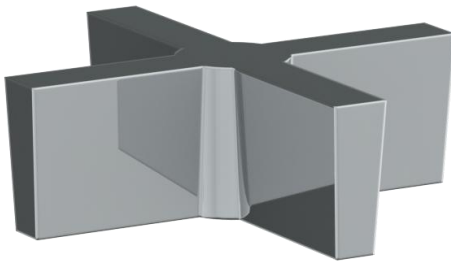

34-MAS5-S1

Toilet Angle Stop Kit - 1/2" Compression x 3/8" OD Compression

WATERMARK DESIGNS 4/27/2018

Haley Handle Options

B9M – SISTINA

DD2 – ASTAIRE

DD3 – GARBO

H4 – HARMONIE

WATERMARK DESIGNS 8/29/2018

Haley Handle Options

S1 – PRESTON

S1A – NOTTINGHAM