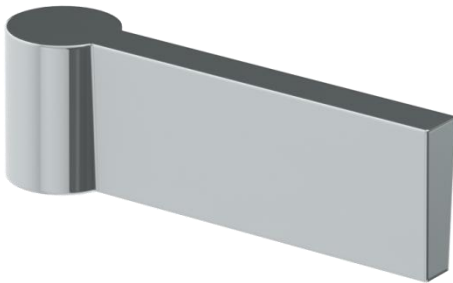

34-MAS5-S1

Toilet Angle Stop Kit - 1/2" Compression x 3/8" OD Compression

WATERMARK DESIGNS 4/27/2018

Haley Handle Options

B9M – SISTINA

DD2 – ASTAIRE

DD3 – GARBO

H4 – HARMONIE

WATERMARK DESIGNS 8/29/2018

Haley Handle Options

S1 – PRESTON

S1A – NOTTINGHAM