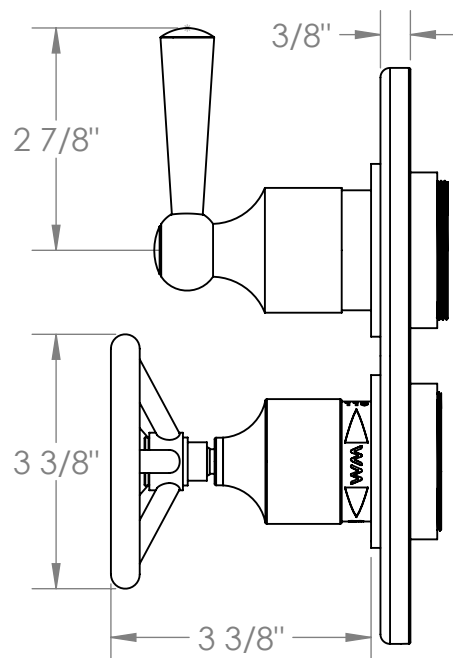

31-T20-BK

Wall Mounted Thermostatic Shower Trim with built-in control
For use with SS-TH2000, SS-TH4000, or SS-THVD2 concealed rough

Meets the applicable requirements of ASME A112.18.1-2005/CSA B125.1-05, entitled "Plumbing Supply Fittings"