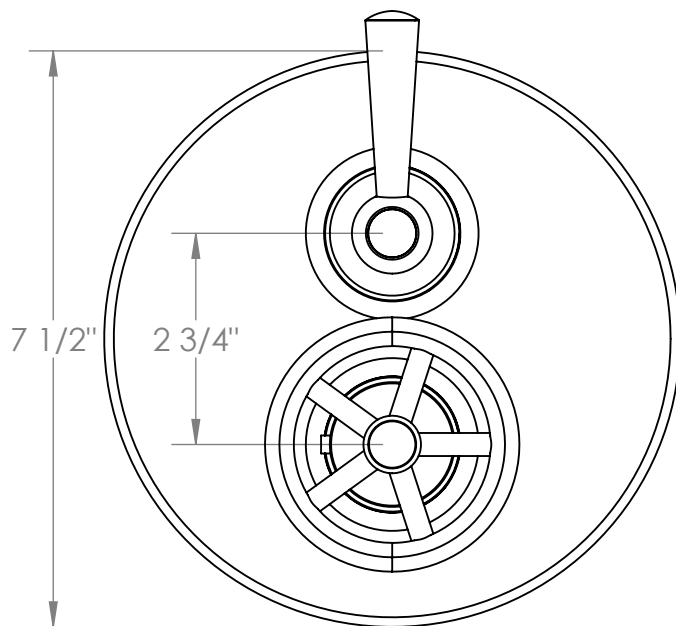

31-T20-BK

Wall Mounted Thermostatic Shower Trim with built-in control
For use with SS-TH2000, SS-TH4000, or SS-THVD2 concealed rough

Meets the applicable requirements of ASME A112.18.1-2005/CSA B125.1-05, entitled "Plumbing Supply Fittings"