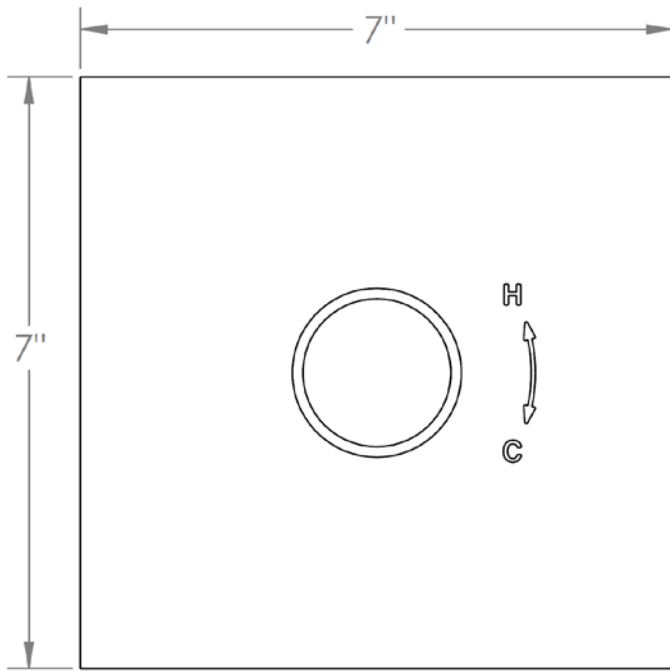

**27-P80-CL16**

Trim Kit for Pressure Balance Valve

For use with SS-PB75 pressure balance rough

**WATERMARK DESIGNS 5/2/2018**