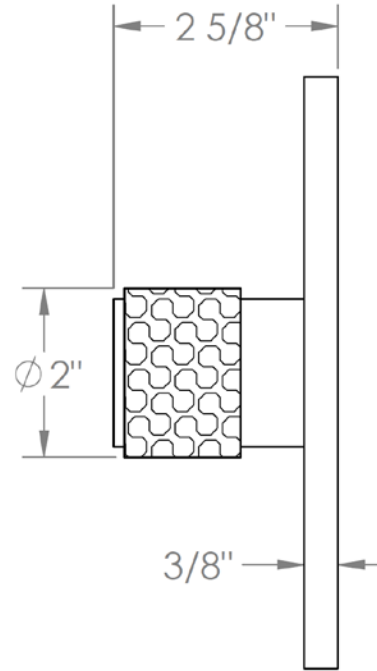

**27-P80-CL16**

Trim Kit for Pressure Balance Valve

For use with SS-PB75 pressure balance rough

**WATERMARK DESIGNS 5/2/2018**