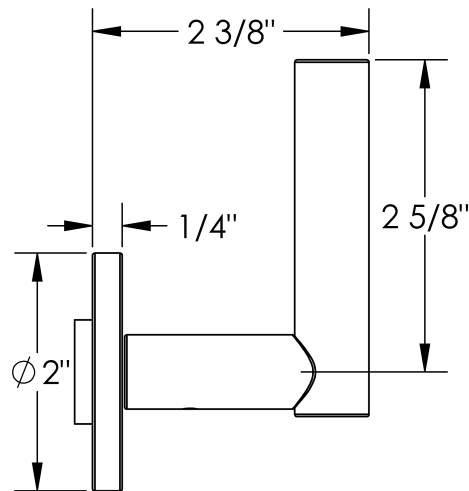

23-WTR-L8
Wall Valve Trim Kit

Meets the applicable requirements of ASME A112.18.1-2005/CSA B125.1-05, entitled "Plumbing Supply Fittings"