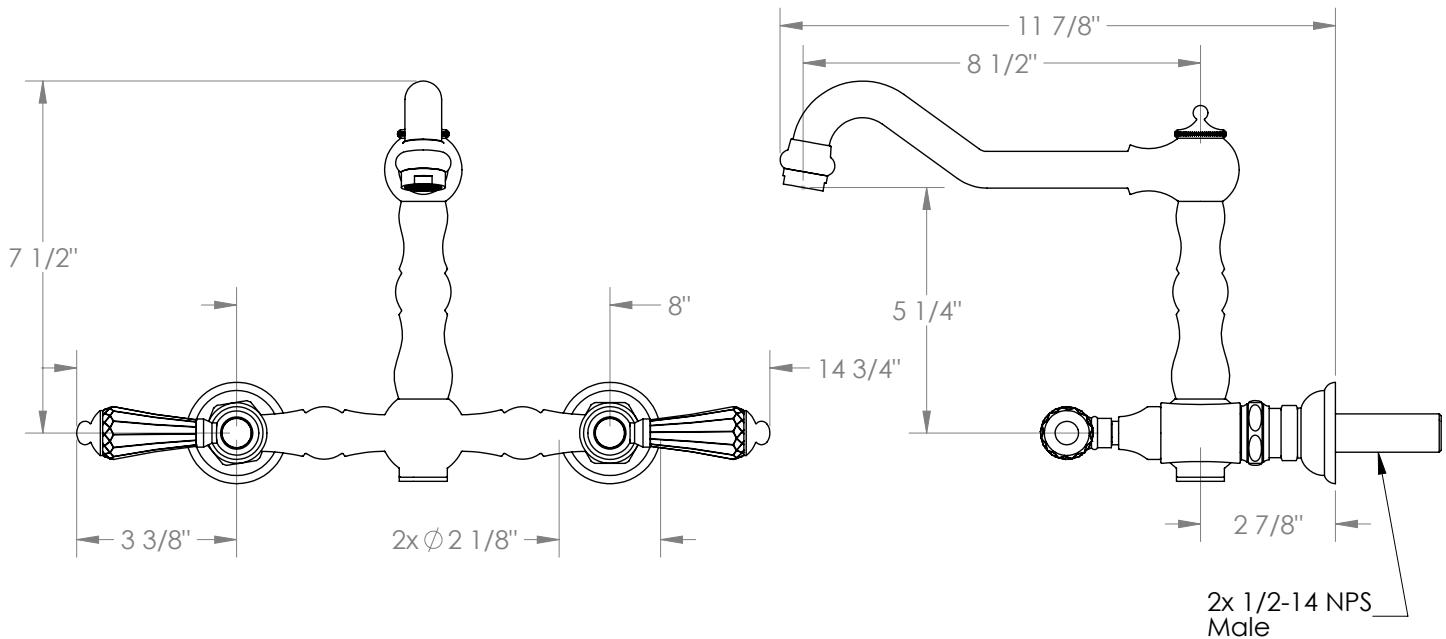

WATERMARK

BROOKLYN, NEW YORK

Paris
206-7.7-SWA

Wall Mounted, Bridge Kitchen Faucet

- Two 1/2"-14 NPS Male Wall Connections
- Recommended Wall Hole: 1"
- All Lead-Free Brass Construction
- Flow Rate: 1.75 GPM
- 1/4 Turn Ceramic Cartridge
- 360° Rotating Spout
- Professional Installation Required

Available in all finishes shown on the [Watermark Designs website](https://www.watermark-designs.com)

Meets the applicable requirements of ASME A112.18.1-2005/CSA B125.1-05, entitled "Plumbing Supply Fittings".