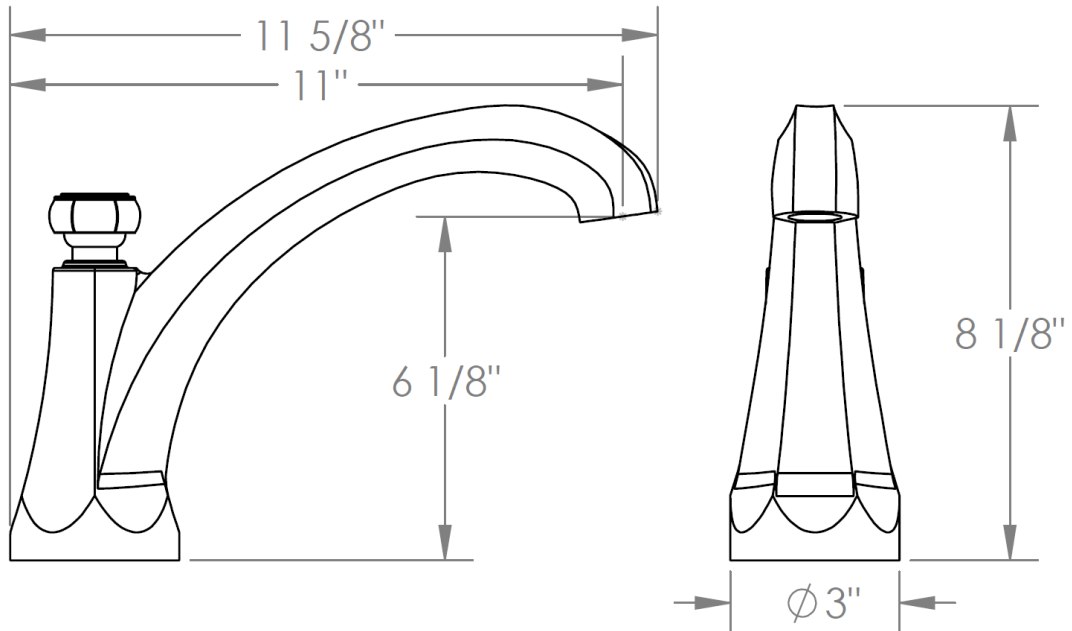

205-DS

Deck Mounted Extended Bath Spout

Meets the applicable requirements of ASME A112.18.1-2005/CSA B125.1-05, entitled "Plumbing Supply Fittings"

WATERMARK DESIGNS 8/15/2018

350 Dewitt Ave Brooklyn NY 11207 USA T 718 257 2800 F 718 257 2144 info@watermark-designs.com