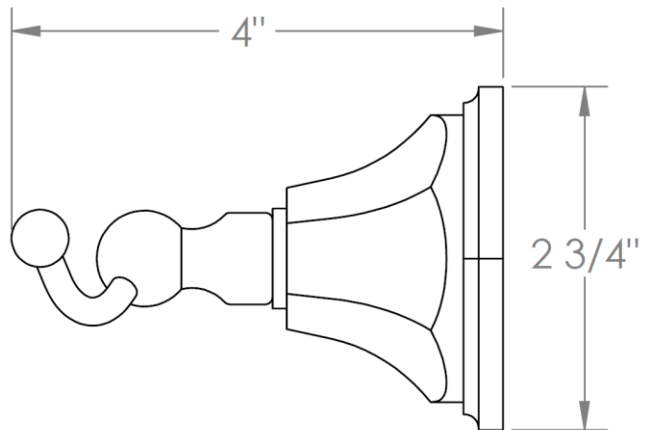

205-0.5.1

Wall Mounted Double Robe Hook

WATERMARK DESIGNS 11/13/2018