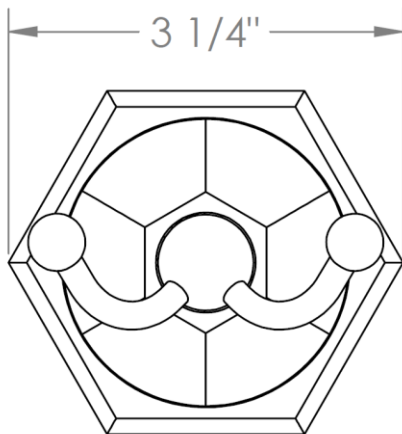

205-0.5.1

Wall Mounted Double Robe Hook

WATERMARK DESIGNS 11/13/2018