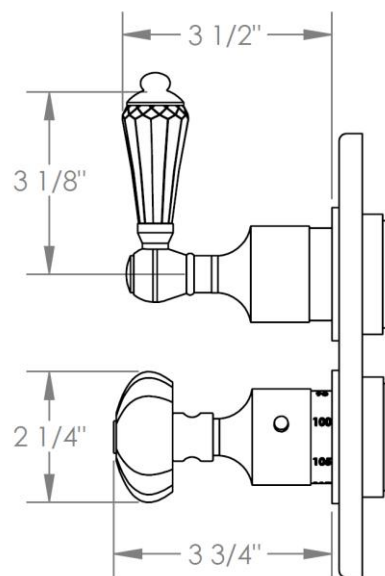

180-T20-__

Trim Kit Only for Thermostatic Valve with Built-In Control

For use with SS-TH2000, SS-TH4000, or SS-THVD2 concealed rough

Note: For use with SS-THVD3 concealed rough T-Tuscany trim must be specified