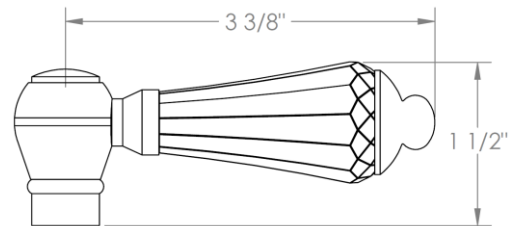

180-T20-__

Trim Kit Only for Thermostatic Valve with Built-In Control

For use with SS-TH2000, SS-TH4000, or SS-THVD2 concealed rough

Note: For use with SS-THVD3 concealed rough T-Tuscany trim must be specified

HANDLE TRIM OPTIONS

AA - VENICE
BB - GENOA

CC - POMPEI
DD - NAPLES

SWU - FLORENCE

T - TUSCANY

U - BOLOGNA