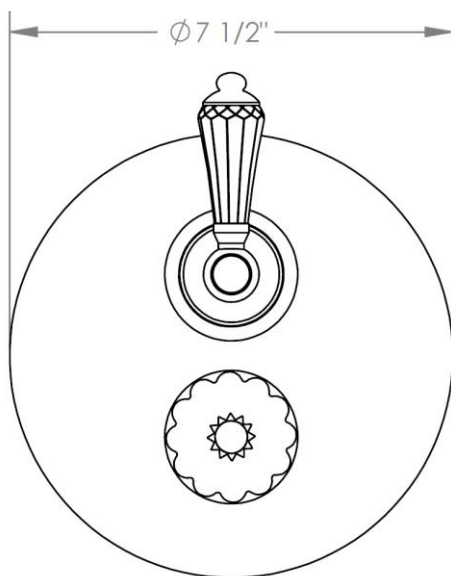

180-T20-__

Trim Kit Only for Thermostatic Valve with Built-In Control

For use with SS-TH2000, SS-TH4000, or SS-THVD2 concealed rough

Note: For use with SS-THVD3 concealed rough T-Tuscany trim must be specified