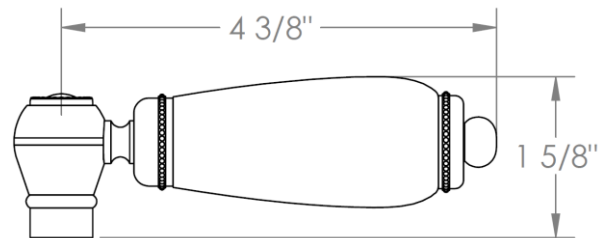

CC - POMPEI
DD - NAPLES