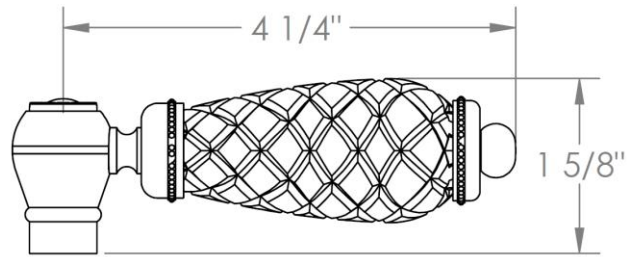

HANDLE TRIM OPTIONS

AA - VENICE
BB - GENOA