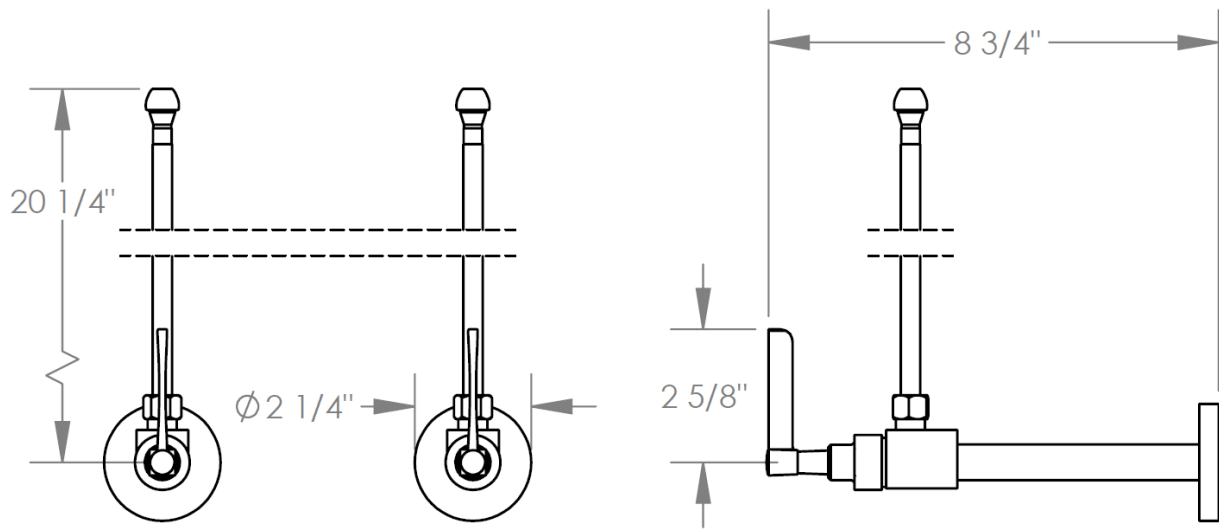

115-MAS3-
Lavatory Angle Stop Kit
1/2" Sweat x 3/8" OD Compression

HANDLE TRIM OPTIONS

MZ4 - STANDARD

MZ5 - WHITNEY