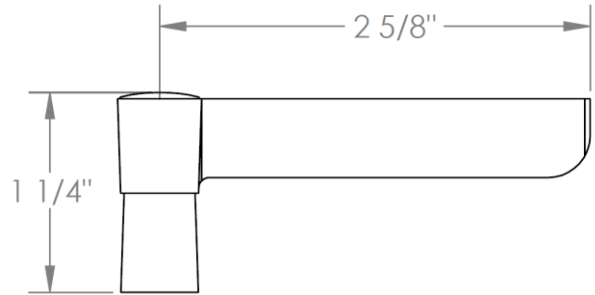

115-MAS3-
Lavatory Angle Stop Kit
1/2" Sweat x 3/8" OD Compression

HANDLE TRIM OPTIONS

MZ4 - STANDARD

MZ5 - WHITNEY