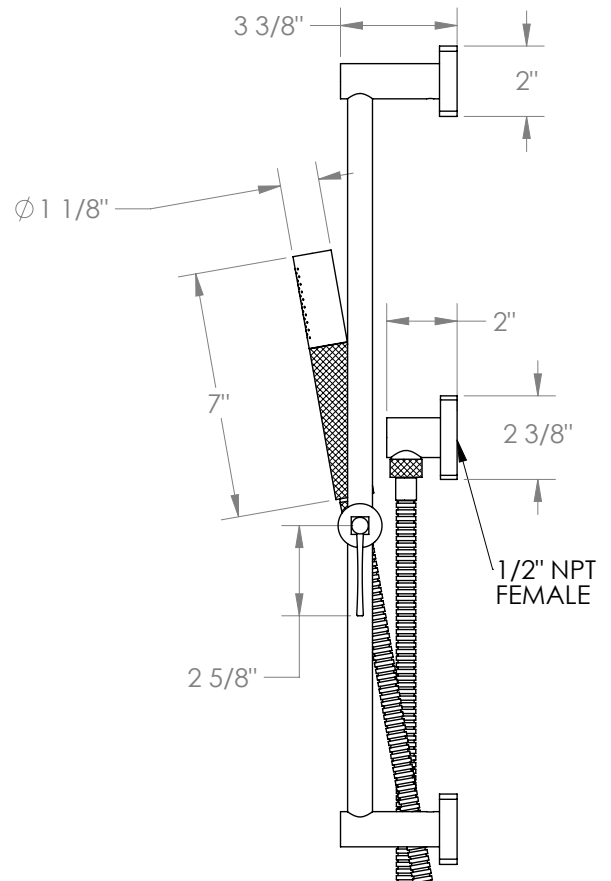

## H-Line

#### Positioning Bar Shower Kit with Hand Shower

- Handshower Flow Rate: 1.75 GPM
- Slide bar features an adjustable shower holder that can be set along length of bar and can be set at angle up to 45°
- Hose Length: 69"
- Includes two backflow preventers- one in the hand shower and one in the wall elbow

#### Includes The Following Components:

- Shower Positioning Bar: 115-6524
- Hand Shower: SH-HIL30
- Wall Elbow: ELB-HL2
- Shower Hose: DS-4079

Available in all finishes shown on the [Watermark Designs website](https://www.watermark-designs.com)

Meets the applicable requirements of ASME A112.18.1-2005/CSA B125.1-05, entitled "Plumbing Supply Fittings".

Watermark Designs reserves the right to make revisions without notice to produce specifications. All product dimensions are nominal.