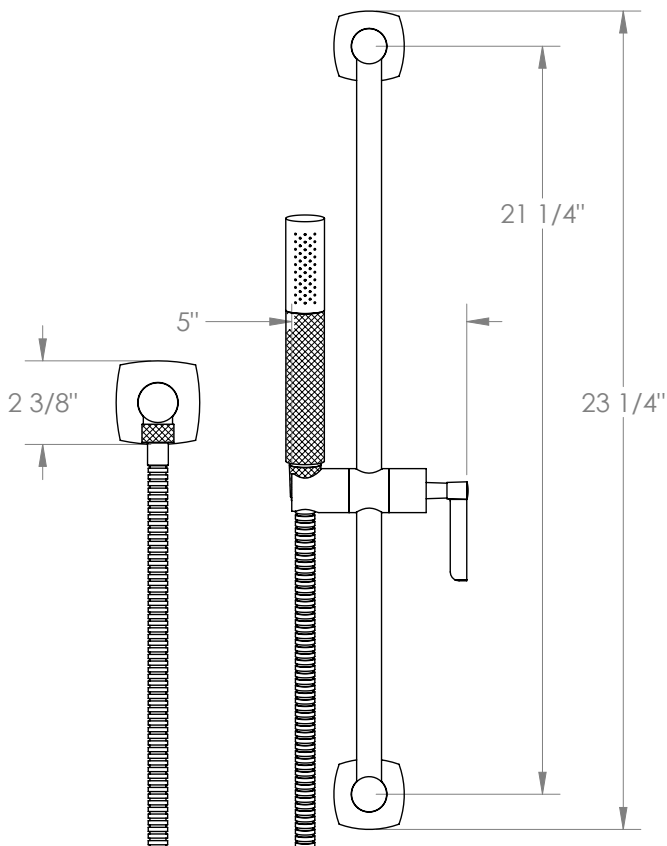

#### Positioning Bar Shower Kit with Hand Shower

- Handshower Flow Rate: 1.75 GPM
- Slide bar features an adjustable shower holder that can be set along length of bar and can be set at angle up to 45°
- Hose Length: 69"
- Includes two backflow preventers- one in the hand shower and one in the wall elbow

#### Includes The Following Components:

- Shower Positioning Bar: 115-6524
- Hand Shower: SH-HIL30
- Wall Elbow: ELB-HL2
- Shower Hose: DS-4079

Available in all finishes shown on the [Watermark Designs website](https://www.watermark-designs.com)

Meets the applicable requirements of ASME A112.18.1-2005/CSA B125.1-05, entitled "Plumbing Supply Fittings".

Watermark Designs reserves the right to make revisions without notice to produce specifications. All product dimensions are nominal.