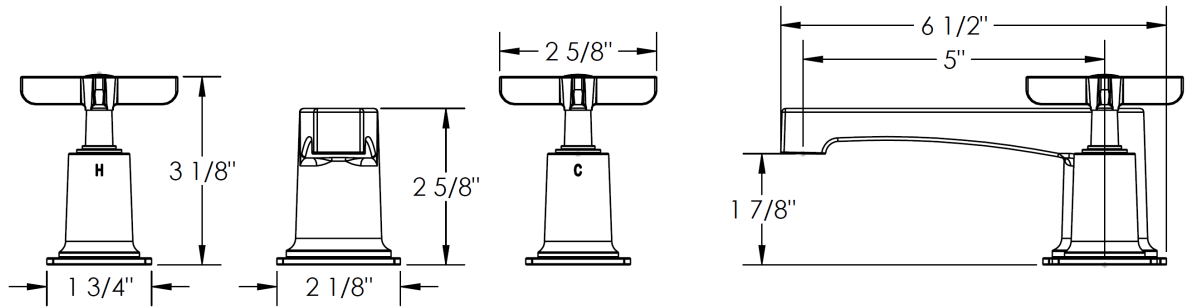

115-2-MZ5
Widespread Lavatory

Meets the applicable requirements of ASME A112.18.1-2005/CSA B125.1-05, entitled "Plumbing Supply Fittings"