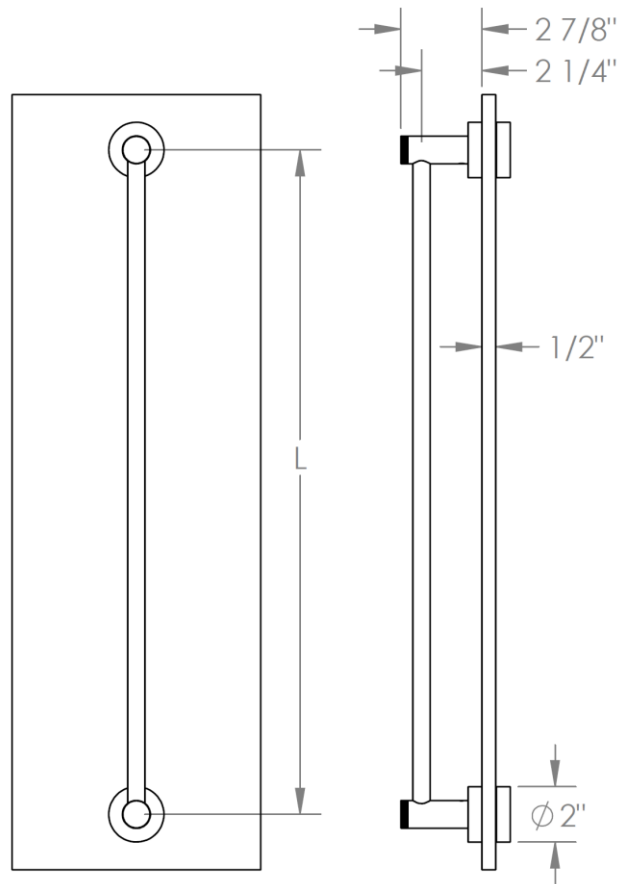

111-0.1- GDP

Glass Mounted Single Door Pull

For use with 1/2" thick glass with Ø1/2" holes

Sutton Collection

MODEL NO.	DIMENSION OF L
111-0.1-6GDP	6"
111-0.1-12GDP	12"
111-0.1-18GDP	18"
111-0.1A-GDP	24"

WATERMARK DESIGNS 1/2/2019