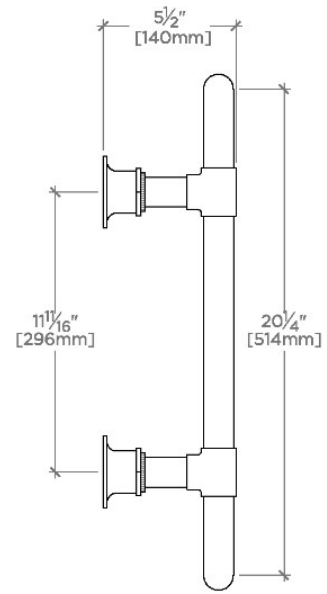

## HENRY

HNTW03

Henry 110v Multi Rail Towel Warmer

TOP VIEW

SCALE: 1/2"=1'-0"

FRONT VIEW

SCALE: 1/2"=1'-0"

SIDE VIEW

SCALE: 1/2"=1'-0"