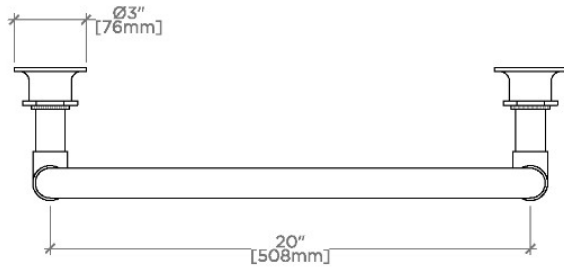

## HENRY

HNTW03

Henry 110v Multi Rail Towel Warmer

TOP VIEW

SCALE: 1/2"=1'-0"

FRONT VIEW

SCALE: 1/2"=1'-0"

SIDE VIEW

SCALE: 1/2"=1'-0"