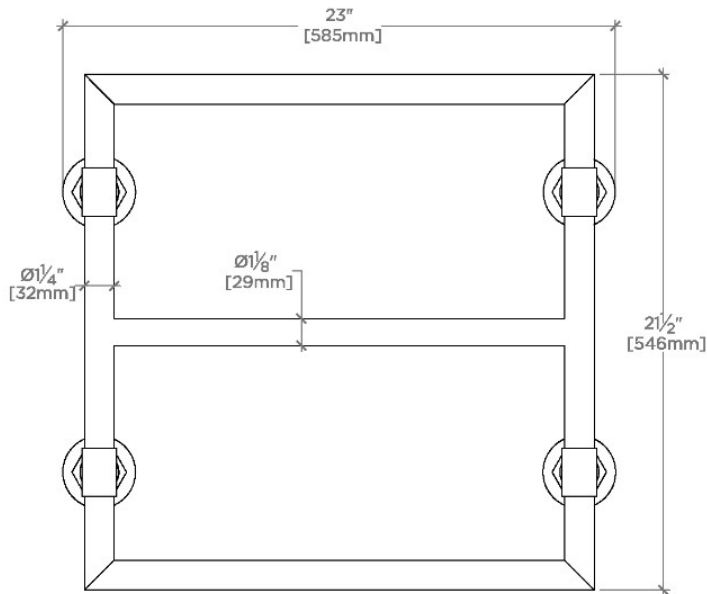

## HENRY

HNTW03

Henry 110v Multi Rail Towel Warmer

TOP VIEW

SCALE: 1/2"=1'-0"

FRONT VIEW

SCALE: 1/2"=1'-0"

SIDE VIEW

SCALE: 1/2"=1'-0"