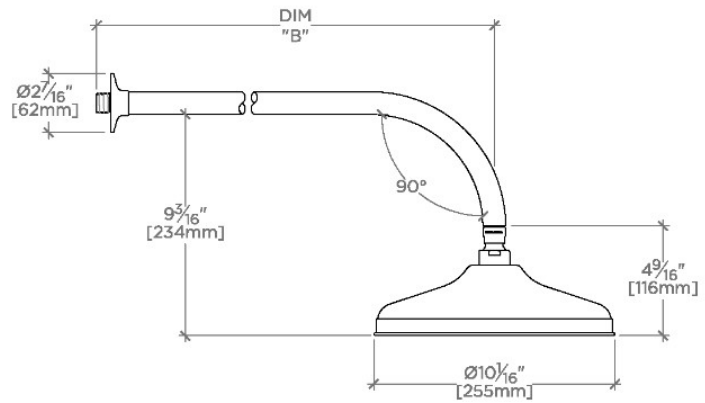

OPUS

OPS109

Opus 10" Rain Showerhead with 22" Wall Mounted 90 Degree Shower Arm

SHOWN IN OPUS 10" RAIN SHOWERHEAD WITH 22" WALL MOUNTED 90 DEGREE SHOWER ARM | OPS109

TECHNICAL DETAILS

Adjustable Versus Fixed Spray: Fixed
Fittings Hole Diameter: 1 1/4"
Inlet Connection Size: 1/2"
Inlet Connection Type: Male NPT
Pivot: Y
Primary Material: Brass
Restricted Maximum Flow Rate: 1.75 gpm
Water Pressure Maximum: 85.0 psi
Water Pressure Minimum: 20.0 psi
Water Pressure Recommended: 45.0 psi

Includes a 22" wall mounted 90 degree shower arm

Stocked in Brass, Chrome and Nickel

Rain showerhead available in 1.75gpm (6.6L/min) flow rate

CERTIFICATIONS

PRODUCT (NOTES)

WATERWORKS

OPUS

OPS109

Opus 10" Rain Showerhead with 22" Wall Mounted 90 Degree Shower Arm

TOP VIEW

SCALE: 1/2"=1'-0"

STYLE NO.	DIM "A"	DIM "B"
EAS108	23 9/16"	18 9/16"
OPS108	[599mm]	[472mm]
EAS109	27 9/16"	22 9/16"
OPS109	[700mm]	[573mm]

FRONT VIEW

SCALE: 1/2"=1'-0"

SIDE VIEW

SCALE: 1/2"=1'-0"