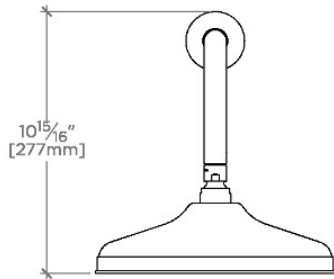

OPUS

OPS109

Opus 10" Rain Showerhead with 22" Wall Mounted 90 Degree Shower Arm

SHOWN IN OPUS 10" RAIN SHOWERHEAD WITH 22" WALL MOUNTED 90 DEGREE SHOWER ARM | OPS109

TECHNICAL DETAILS

Adjustable Versus Fixed Spray: Fixed
Fittings Hole Diameter: 1 1/4"
Inlet Connection Size: 1/2"
Inlet Connection Type: Male NPT
Pivot: Y
Primary Material: Brass
Restricted Maximum Flow Rate: 1.75 gpm
Water Pressure Maximum: 85.0 psi
Water Pressure Minimum: 20.0 psi
Water Pressure Recommended: 45.0 psi

Includes a 22" wall mounted 90 degree shower arm

Stocked in Brass, Chrome and Nickel

Rain showerhead available in 1.75gpm (6.6L/min) flow rate

CERTIFICATIONS

PRODUCT (NOTES)

WATERWORKS

OPUS

OPS109

Opus 10" Rain Showerhead with 22" Wall Mounted 90 Degree Shower Arm

TOP VIEW

SCALE: 1/2"=1'-0"

STYLE NO.	DIM "A"	DIM "B"
EAS108	23 9/16"	18 9/16"
OPS108	[599mm]	[472mm]
EAS109	27 9/16"	22 9/16"
OPS109	[700mm]	[573mm]

FRONT VIEW

SCALE: 1/2"=1'-0"

SIDE VIEW

SCALE: 1/2"=1'-0"