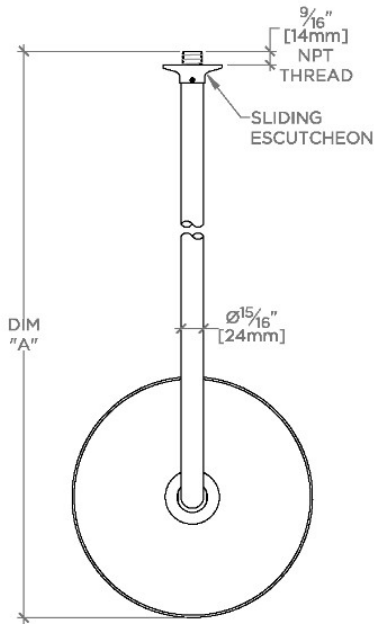

OPUS

OPS109

Opus 10" Rain Showerhead with 22" Wall Mounted 90 Degree Shower Arm

SHOWN IN OPUS 10" RAIN SHOWERHEAD WITH 22" WALL MOUNTED 90 DEGREE SHOWER ARM | OPS109

TECHNICAL DETAILS

Adjustable Versus Fixed Spray: Fixed
Fittings Hole Diameter: 1 1/4"
Inlet Connection Size: 1/2"
Inlet Connection Type: Male NPT
Pivot: Y
Primary Material: Brass
Restricted Maximum Flow Rate: 1.75 gpm
Water Pressure Maximum: 85.0 psi
Water Pressure Minimum: 20.0 psi
Water Pressure Recommended: 45.0 psi

Includes a 22" wall mounted 90 degree shower arm

Stocked in Brass, Chrome and Nickel

Rain showerhead available in 1.75gpm (6.6L/min) flow rate

CERTIFICATIONS

PRODUCT (NOTES)

WATERWORKS

OPUS

OPS109

Opus 10" Rain Showerhead with 22" Wall Mounted 90 Degree Shower Arm

TOP VIEW

SCALE: 1/2"=1'-0"

STYLE NO.	DIM "A"	DIM "B"
EAS108	23 9/16"	18 9/16"
OPS108	[599mm]	[472mm]
EAS109	27 9/16"	22 9/16"
OPS109	[700mm]	[573mm]

FRONT VIEW

SCALE: 1/2"=1'-0"

SIDE VIEW

SCALE: 1/2"=1'-0"