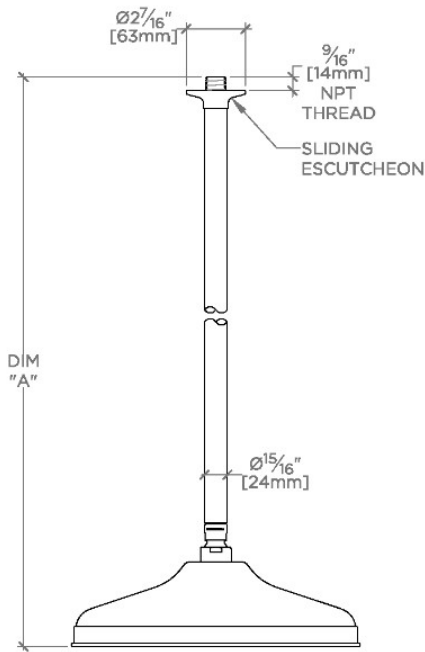

### TECHNICAL DETAILS

Adjustable Versus Fixed Spray: Fixed  
Fittings Hole Diameter: 1 1/4"  
Inlet Connection Size: 1/2"  
Inlet Connection Type: Male NPT  
Pivot: Y  
Primary Material: Brass  
Restricted Maximum Flow Rate: 1.75 gpm  
Water Pressure Maximum: 85.0 psi  
Water Pressure Minimum: 20.0 psi  
Water Pressure Recommended: 45.0 psi

## OPS121

Opus 12" Rain Showerhead with 12" Ceiling Mounted Shower Arm

CEILING VIEW

SCALE: 1/2"=1'-0"

STYLE NO.	DIM "A"	DIM "B"
EAS120	11 <sup>1</sup> / <sub>16</sub> "	6 <sup>9</sup> / <sub>16</sub> "
OPS120	[297mm]	[166mm]
EAS121	17 <sup>3</sup> / <sub>4</sub> "	12 <sup>9</sup> / <sub>16</sub> "
OPS121	[450mm]	[319mm]
EAS122	23 <sup>3</sup> / <sub>4</sub> "	18 <sup>9</sup> / <sub>16</sub> "
OPS122	[603mm]	[472mm]

FRONT VIEW

SCALE: 1/2"=1'-0"

SIDE VIEW

SCALE: 1/2"=1'-0"