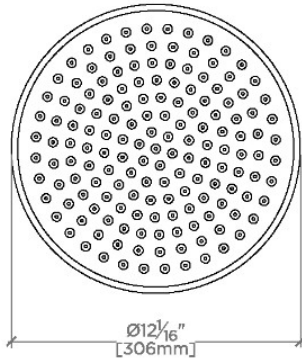

WATERWORKS

OPUS

OPS121

Opus 12" Rain Showerhead with 12" Ceiling Mounted Shower Arm

CEILING VIEW

SCALE: 1/2"=1'-0"

STYLE NO.	DIM "A"	DIM "B"
EAS120	11¹/₁₆"	6⁹/₁₆"
OPS120	[297mm]	[166mm]
EAS121	17³/₄"	12⁹/₁₆"
OPS121	[450mm]	[319mm]
EAS122	23³/₄"	18⁹/₁₆"
OPS122	[603mm]	[472mm]