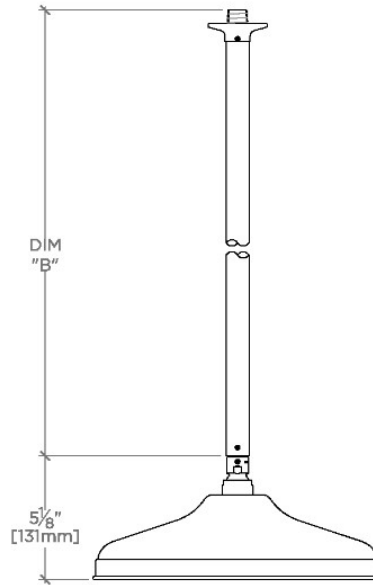

### TECHNICAL DETAILS

Adjustable Versus Fixed Spray: Fixed  
Fittings Hole Diameter: 1 1/4"  
Inlet Connection Size: 1/2"  
Inlet Connection Type: Male NPT  
Pivot: Y  
Primary Material: Brass  
Restricted Maximum Flow Rate: 1.75 gpm  
Water Pressure Maximum: 85.0 psi  
Water Pressure Minimum: 20.0 psi  
Water Pressure Recommended: 45.0 psi

### PRODUCT FEATURES

Made of Brass

Features a swivel 12" rain showerhead with easy clean rubber nozzles

Includes a 12" ceiling mounted shower arm

Stocked in Brass, Chrome and Nickel

Rain showerhead available in 1.75gpm (6.6L/min) flow rate

## OPS121

Opus 12" Rain Showerhead with 12" Ceiling Mounted Shower Arm

CEILING VIEW

SCALE: 1/2"=1'-0"

STYLE NO.	DIM "A"	DIM "B"
EAS120	11 <sup>1</sup> / <sub>16</sub> "	6 <sup>9</sup> / <sub>16</sub> "
OPS120	[297mm]	[166mm]
EAS121	17 <sup>3</sup> / <sub>4</sub> "	12 <sup>9</sup> / <sub>16</sub> "
OPS121	[450mm]	[319mm]
EAS122	23 <sup>3</sup> / <sub>4</sub> "	18 <sup>9</sup> / <sub>16</sub> "
OPS122	[603mm]	[472mm]

FRONT VIEW

SCALE: 1/2"=1'-0"

SIDE VIEW

SCALE: 1/2"=1'-0"