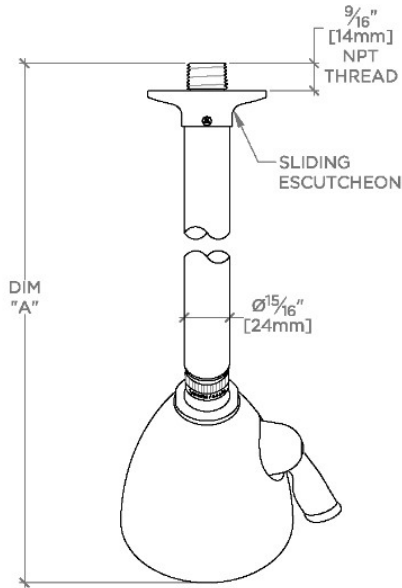

TECHNICAL DETAILS

Adjustable Versus Fixed Spray: Adjustable Spray
Fittings Hole Diameter: 1 1/4"
Inlet Connection Size: 1/2"
Inlet Connection Type: Male NPT
Pivot: Y
Primary Material: Brass
Restricted Maximum Flow Rate: 1.75 gpm
Water Pressure Maximum: 85.0 psi
Water Pressure Minimum: 20.0 psi
Water Pressure Recommended: 45.0 psi

Features a swivel 3 1/2" showerhead with two adjustable spray patterns

Includes a 8" wall mounted 45 degree shower arm

Stocked in Brass, Chrome, Nickel and Matte Nickel

Showerhead available in 1.75gpm (6.6L/min) flow rate

CERTIFICATIONS

PRODUCT (NOTES)

WATERWORKS

RIVERUN

RRS345

Riverun 3 1/2" Showerhead with Adjustable Spray with 8" Wall Mounted 45 Degree Shower Arm

TOP VIEW

SCALE: 3"=1'-0"

STYLE NO.	DIM "A"	DIM "B"
DSS344	10 7/8" [276mm]	6 1/4" [158mm]
HGS344		
RRS344		
DSS345	12 7/8" [326mm]	8 1/4" [209mm]
HGS345		
RRS345		

FRONT VIEW

SCALE: 3"=1'-0"

SIDE VIEW

SCALE: 3"=1'-0"