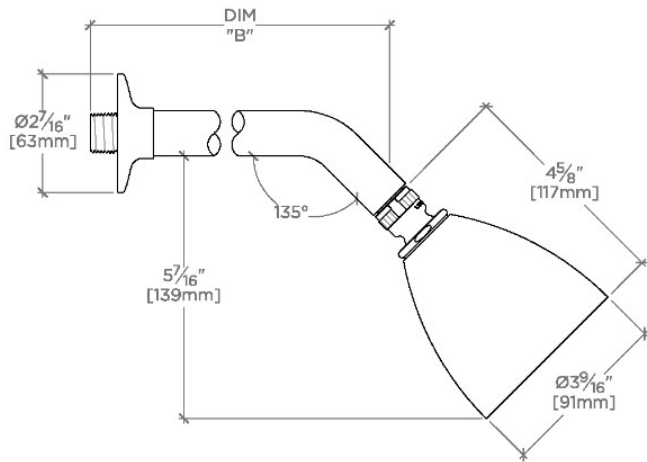

TECHNICAL DETAILS

Adjustable Versus Fixed Spray: Adjustable Spray
Fittings Hole Diameter: 1 1/4"
Inlet Connection Size: 1/2"
Inlet Connection Type: Male NPT
Pivot: Y
Primary Material: Brass
Restricted Maximum Flow Rate: 1.75 gpm
Water Pressure Maximum: 85.0 psi
Water Pressure Minimum: 20.0 psi
Water Pressure Recommended: 45.0 psi

Features a swivel 3 1/2" showerhead with two adjustable spray patterns

Includes a 8" wall mounted 45 degree shower arm

Stocked in Brass, Chrome, Nickel and Matte Nickel

Showerhead available in 1.75gpm (6.6L/min) flow rate

CERTIFICATIONS

PRODUCT (NOTES)

WATERWORKS

RIVERUN

RRS345

Riverun 3 1/2" Showerhead with Adjustable Spray with 8" Wall Mounted 45 Degree Shower Arm

TOP VIEW

SCALE: 3"=1'-0"

STYLE NO.	DIM "A"	DIM "B"
DSS344	10 7/8" [276mm]	6 1/4" [158mm]
HGS344		
RRS344		
DSS345	12 7/8" [326mm]	8 1/4" [209mm]
HGS345		
RRS345		

FRONT VIEW

SCALE: 3"=1'-0"

SIDE VIEW

SCALE: 3"=1'-0"