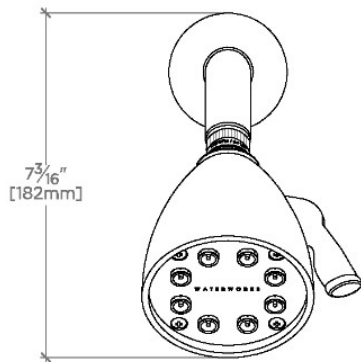

RIVERUN

RRS345

Riverun 3 1/2" Showerhead with Adjustable Spray with 8" Wall Mounted 45 Degree Shower Arm

SHOWN IN RIVERUN 3 1/2" SHOWERHEAD WITH ADJUSTABLE SPRAY WITH 8" WALL MOUNTED 45 DEGREE SHOWER ARM | RRS345

TECHNICAL DETAILS

Adjustable Versus Fixed Spray: Adjustable Spray
Fittings Hole Diameter: 1 1/4"
Inlet Connection Size: 1/2"
Inlet Connection Type: Male NPT
Pivot: Y
Primary Material: Brass
Restricted Maximum Flow Rate: 1.75 gpm
Water Pressure Maximum: 85.0 psi
Water Pressure Minimum: 20.0 psi
Water Pressure Recommended: 45.0 psi

CERTIFICATIONS

PRODUCT (NOTES)

WATERWORKS

RIVERUN

RRS345

Riverun 3 1/2" Showerhead with Adjustable Spray with 8" Wall Mounted 45 Degree Shower Arm

TOP VIEW

SCALE: 3"=1'-0"

STYLE NO.	DIM "A"	DIM "B"
DSS344	10 7/8" [276mm]	6 1/4" [158mm]
HGS344		
RRS344		
DSS345	12 7/8" [326mm]	8 1/4" [209mm]
HGS345		
RRS345		

FRONT VIEW

SCALE: 3"=1'-0"

SIDE VIEW

SCALE: 3"=1'-0"