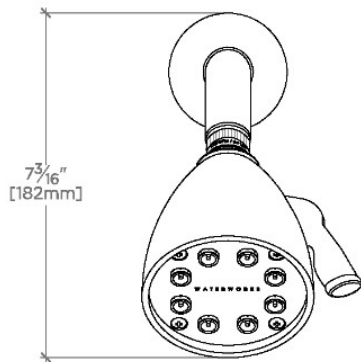

## DASH

DSS344

Dash 3 1/2" Showerhead with Adjustable Spray with 6" Wall Mounted 45 Degree Shower Arm

SHOWN IN DASH 3 1/2" SHOWERHEAD WITH ADJUSTABLE SPRAY WITH 6" WALL MOUNTED 45 DEGREE SHOWER ARM | DSS344

### TECHNICAL DETAILS

Adjustable Versus Fixed Spray: Adjustable Spray  
Fittings Hole Diameter: 1 1/4"  
Inlet Connection Size: 1/2"  
Inlet Connection Type: Male NPT  
Pivot: Y  
Primary Material: Brass  
Restricted Maximum Flow Rate: 1.75 gpm  
Water Pressure Maximum: 85.0 psi  
Water Pressure Minimum: 20.0 psi  
Water Pressure Recommended: 45.0 psi

## DASH

DSS344

Dash 3 1/2" Showerhead with Adjustable Spray with 6" Wall Mounted 45 Degree Shower Arm

TOP VIEW

SCALE: 3"=1'-0"

STYLE NO.	DIM "A"	DIM "B"
DSS344	10 <sup>7</sup> / <sub>8</sub> " [276mm]	6 <sup>1</sup> / <sub>4</sub> " [158mm]
HGS344		
RRS344	12 <sup>7</sup> / <sub>8</sub> " [326mm]	8 <sup>3</sup> / <sub>4</sub> " [209mm]
DSS345		
HGS345		
RRS345		

FRONT VIEW

SCALE: 3"=1'-0"

SIDE VIEW

SCALE: 3"=1'-0"