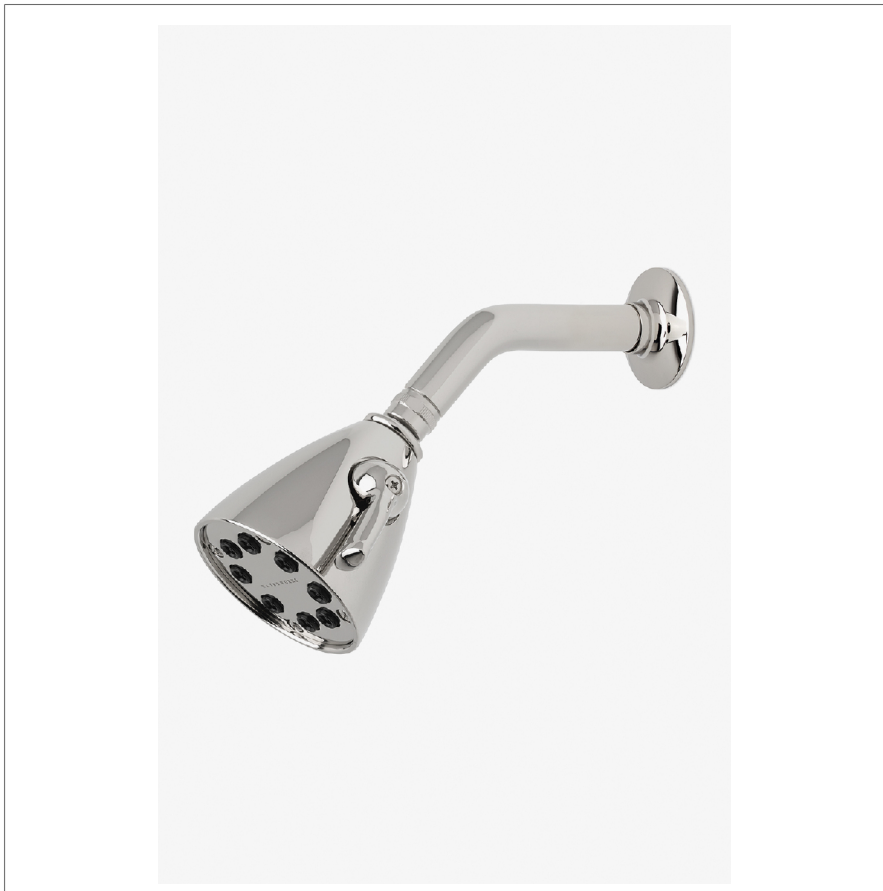

## DASH

DSS344

Dash 3 1/2" Showerhead with Adjustable Spray with 6" Wall Mounted 45 Degree Shower Arm

SHOWN IN DASH 3 1/2" SHOWERHEAD WITH ADJUSTABLE SPRAY WITH 6" WALL MOUNTED 45 DEGREE SHOWER ARM | DSS344

### TECHNICAL DETAILS

Adjustable Versus Fixed Spray: Adjustable Spray  
Fittings Hole Diameter: 1 1/4"  
Inlet Connection Size: 1/2"  
Inlet Connection Type: Male NPT  
Pivot: Y  
Primary Material: Brass  
Restricted Maximum Flow Rate: 1.75 gpm  
Water Pressure Maximum: 85.0 psi  
Water Pressure Minimum: 20.0 psi  
Water Pressure Recommended: 45.0 psi

### INSPIRATION

A blend of art and function, Dash pays homage to design elements of the 1930s with pared-down shapes, softened curves and minimal details.

### PRODUCT FEATURES

Made of Brass

Features a swivel 3 1/2" showerhead with two adjustable spray patterns

Includes a 6" wall mounted 45 degree shower arm

Stocked in Brass, Chrome, Nickel and Matte Nickel

Showerhead available in 1.75gpm (6.6L/min) flow rate