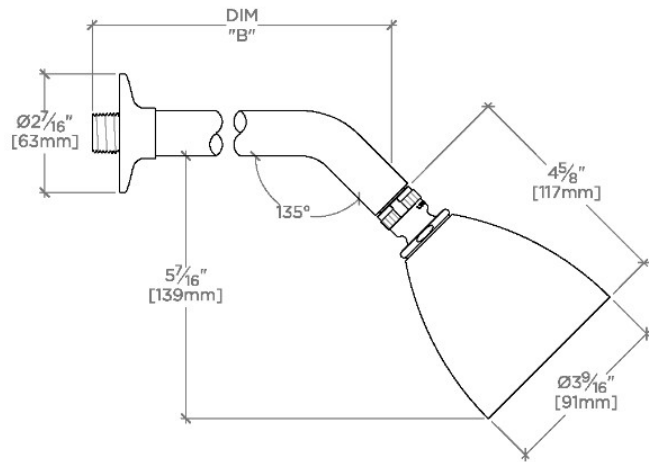

## DASH

DSS344

Dash 3 1/2" Showerhead with Adjustable Spray with 6" Wall Mounted 45 Degree Shower Arm

SHOWN IN DASH 3 1/2" SHOWERHEAD WITH ADJUSTABLE SPRAY WITH 6" WALL MOUNTED 45 DEGREE SHOWER ARM | DSS344

### TECHNICAL DETAILS

Adjustable Versus Fixed Spray: Adjustable Spray  
Fittings Hole Diameter: 1 1/4"  
Inlet Connection Size: 1/2"  
Inlet Connection Type: Male NPT  
Pivot: Y  
Primary Material: Brass  
Restricted Maximum Flow Rate: 1.75 gpm  
Water Pressure Maximum: 85.0 psi  
Water Pressure Minimum: 20.0 psi  
Water Pressure Recommended: 45.0 psi

## DASH

DSS344

Dash 3 1/2" Showerhead with Adjustable Spray with 6" Wall Mounted 45 Degree Shower Arm

TOP VIEW

SCALE: 3"=1'-0"

STYLE NO.	DIM "A"	DIM "B"
DSS344	10 <sup>7</sup> / <sub>8</sub> " [276mm]	6 <sup>1</sup> / <sub>4</sub> " [158mm]
HGS344		
RRS344	12 <sup>7</sup> / <sub>8</sub> " [326mm]	8 <sup>3</sup> / <sub>4</sub> " [209mm]
DSS345		
HGS345		
RRS345		

FRONT VIEW

SCALE: 3"=1'-0"

SIDE VIEW

SCALE: 3"=1'-0"