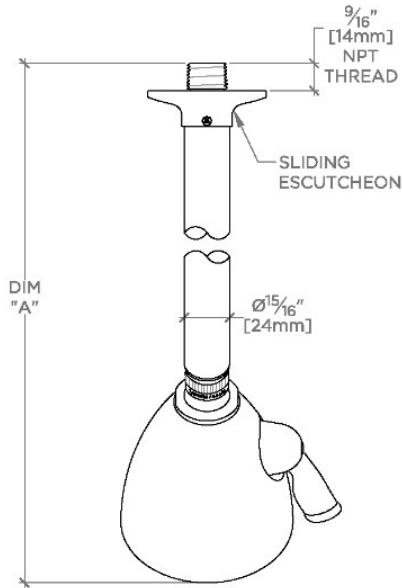

## DASH

DSS344

Dash 3 1/2" Showerhead with Adjustable Spray with 6" Wall Mounted 45 Degree Shower Arm

SHOWN IN DASH 3 1/2" SHOWERHEAD WITH ADJUSTABLE SPRAY WITH 6" WALL MOUNTED 45 DEGREE SHOWER ARM | DSS344

### TECHNICAL DETAILS

Adjustable Versus Fixed Spray: Adjustable Spray  
Fittings Hole Diameter: 1 1/4"  
Inlet Connection Size: 1/2"  
Inlet Connection Type: Male NPT  
Pivot: Y  
Primary Material: Brass  
Restricted Maximum Flow Rate: 1.75 gpm  
Water Pressure Maximum: 85.0 psi  
Water Pressure Minimum: 20.0 psi  
Water Pressure Recommended: 45.0 psi

### PRODUCT FEATURES

Made of Brass

Features a swivel 3 1/2" showerhead with two adjustable spray patterns

Includes a 6" wall mounted 45 degree shower arm

Stocked in Brass, Chrome, Nickel and Matte Nickel

Showerhead available in 1.75gpm (6.6L/min) flow rate

## DASH

DSS344

Dash 3 1/2" Showerhead with Adjustable Spray with 6" Wall Mounted 45 Degree Shower Arm

TOP VIEW

SCALE: 3"=1'-0"

STYLE NO.	DIM "A"	DIM "B"
DSS344	10 <sup>7</sup> / <sub>8</sub> " [276mm]	6 <sup>1</sup> / <sub>4</sub> " [158mm]
HGS344		
RRS344	12 <sup>7</sup> / <sub>8</sub> " [326mm]	8 <sup>3</sup> / <sub>4</sub> " [209mm]
DSS345		
HGS345		
RRS345		