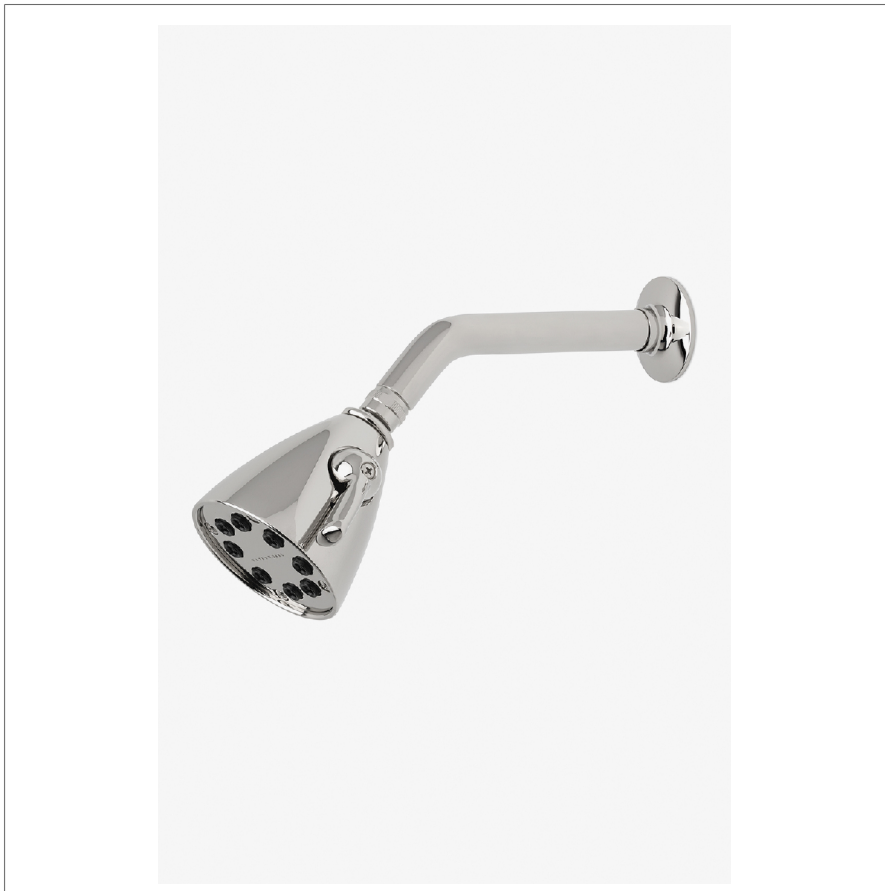

## DASH

DSS345

Dash 3 1/2" Showerhead with Adjustable Spray with 8" Wall Mounted 45 Degree Shower Arm

SHOWN IN DASH 3 1/2" SHOWERHEAD WITH ADJUSTABLE SPRAY WITH 8" WALL MOUNTED 45 DEGREE SHOWER ARM | DSS345

### TECHNICAL DETAILS

Adjustable Versus Fixed Spray: Adjustable Spray  
Fittings Hole Diameter: 1 1/4"  
Inlet Connection Size: 1/2"  
Inlet Connection Type: Male NPT  
Pivot: Y  
Primary Material: Brass  
Restricted Maximum Flow Rate: 1.75 gpm  
Water Pressure Maximum: 85.0 psi  
Water Pressure Minimum: 20.0 psi  
Water Pressure Recommended: 45.0 psi

### INSPIRATION

A blend of art and function, Dash pays homage to design elements of the 1930s with pared-down shapes, softened curves and minimal details.

### PRODUCT FEATURES

Made of Brass

Features a swivel 3 1/2" showerhead with two adjustable spray patterns

Includes a 8" wall mounted 45 degree shower arm

Stocked in Brass, Chrome, Nickel and Matte Nickel

Showerhead available in 1.75gpm (6.6L/min) flow rate