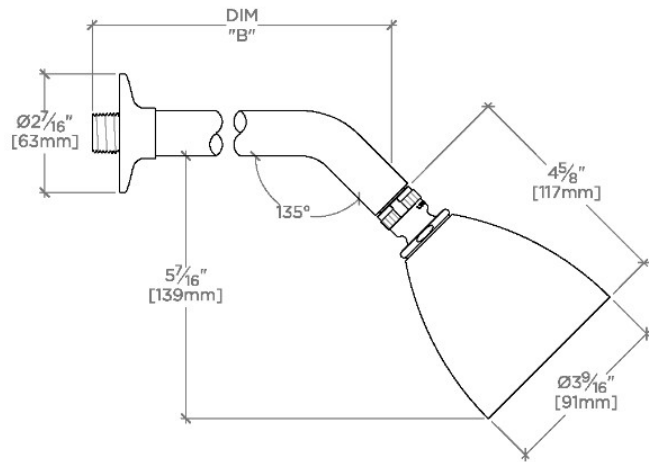

## DASH

DSS345

Dash 3 1/2" Showerhead with Adjustable Spray with 8" Wall Mounted 45 Degree Shower Arm

SHOWN IN DASH 3 1/2" SHOWERHEAD WITH ADJUSTABLE SPRAY WITH 8" WALL MOUNTED 45 DEGREE SHOWER ARM | DSS345

### TECHNICAL DETAILS

Adjustable Versus Fixed Spray: Adjustable Spray  
Fittings Hole Diameter: 1 1/4"  
Inlet Connection Size: 1/2"  
Inlet Connection Type: Male NPT  
Pivot: Y  
Primary Material: Brass  
Restricted Maximum Flow Rate: 1.75 gpm  
Water Pressure Maximum: 85.0 psi  
Water Pressure Minimum: 20.0 psi  
Water Pressure Recommended: 45.0 psi

## DSS345

Dash 3 1/2" Showerhead with Adjustable Spray with 8" Wall Mounted 45 Degree Shower Arm

TOP VIEW

SCALE: 3"=1'-0"

STYLE NO.	DIM "A"	DIM "B"
DSS344	10 <sup>7</sup> / <sub>8</sub> " [276mm]	6 <sup>1</sup> / <sub>4</sub> " [158mm]
HGS344		
RRS344		
DSS345	12 <sup>7</sup> / <sub>8</sub> " [326mm]	8 <sup>3</sup> / <sub>4</sub> " [209mm]
HGS345		
RRS345		

FRONT VIEW

SCALE: 3"=1'-0"

SIDE VIEW

SCALE: 3"=1'-0"