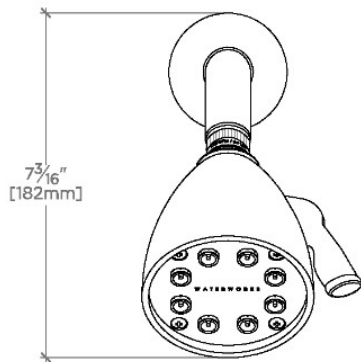

## DASH

DSS345

Dash 3 1/2" Showerhead with Adjustable Spray with 8" Wall Mounted 45 Degree Shower Arm

SHOWN IN DASH 3 1/2" SHOWERHEAD WITH ADJUSTABLE SPRAY WITH 8" WALL MOUNTED 45 DEGREE SHOWER ARM | DSS345

### TECHNICAL DETAILS

Adjustable Versus Fixed Spray: Adjustable Spray  
Fittings Hole Diameter: 1 1/4"  
Inlet Connection Size: 1/2"  
Inlet Connection Type: Male NPT  
Pivot: Y  
Primary Material: Brass  
Restricted Maximum Flow Rate: 1.75 gpm  
Water Pressure Maximum: 85.0 psi  
Water Pressure Minimum: 20.0 psi  
Water Pressure Recommended: 45.0 psi

## DSS345

Dash 3 1/2" Showerhead with Adjustable Spray with 8" Wall Mounted 45 Degree Shower Arm

TOP VIEW

SCALE: 3"=1'-0"

STYLE NO.	DIM "A"	DIM "B"
DSS344	10 <sup>7</sup> / <sub>8</sub> " [276mm]	6 <sup>1</sup> / <sub>4</sub> " [158mm]
HGS344		
RRS344		
DSS345	12 <sup>7</sup> / <sub>8</sub> " [326mm]	8 <sup>3</sup> / <sub>4</sub> " [209mm]
HGS345		
RRS345		

FRONT VIEW

SCALE: 3"=1'-0"

SIDE VIEW

SCALE: 3"=1'-0"