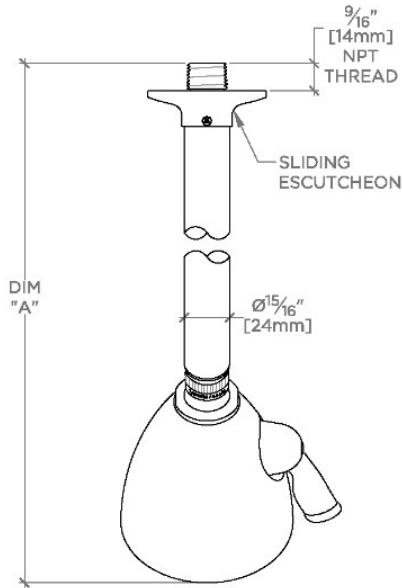

## DASH

DSS345

Dash 3 1/2" Showerhead with Adjustable Spray with 8" Wall Mounted 45 Degree Shower Arm

SHOWN IN DASH 3 1/2" SHOWERHEAD WITH ADJUSTABLE SPRAY WITH 8" WALL MOUNTED 45 DEGREE SHOWER ARM | DSS345

### TECHNICAL DETAILS

Adjustable Versus Fixed Spray: Adjustable Spray  
Fittings Hole Diameter: 1 1/4"  
Inlet Connection Size: 1/2"  
Inlet Connection Type: Male NPT  
Pivot: Y  
Primary Material: Brass  
Restricted Maximum Flow Rate: 1.75 gpm  
Water Pressure Maximum: 85.0 psi  
Water Pressure Minimum: 20.0 psi  
Water Pressure Recommended: 45.0 psi

### PRODUCT FEATURES

Made of Brass

Features a swivel 3 1/2" showerhead with two adjustable spray patterns

Includes a 8" wall mounted 45 degree shower arm

Stocked in Brass, Chrome, Nickel and Matte Nickel

Showerhead available in 1.75gpm (6.6L/min) flow rate

## DSS345

Dash 3 1/2" Showerhead with Adjustable Spray with 8" Wall Mounted 45 Degree Shower Arm

TOP VIEW

SCALE: 3"=1'-0"

STYLE NO.	DIM "A"	DIM "B"
DSS344	10 <sup>7</sup> / <sub>8</sub> " [276mm]	6 <sup>1</sup> / <sub>4</sub> " [158mm]
HGS344		
RRS344		
DSS345	12 <sup>7</sup> / <sub>8</sub> " [326mm]	8 <sup>3</sup> / <sub>4</sub> " [209mm]
HGS345		
RRS345		