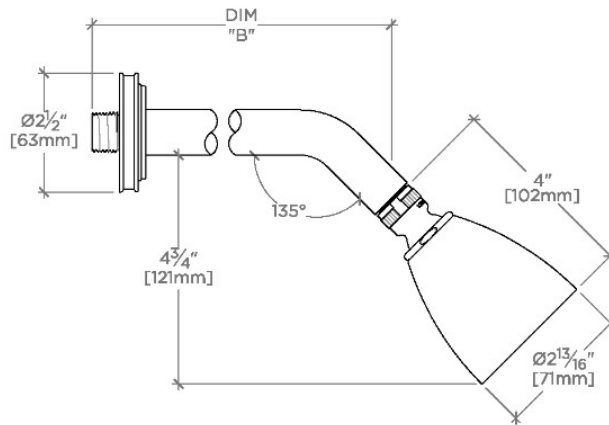

TECHNICAL DETAILS

Adjustable Versus Fixed Spray: Adjustable
Fittings Hole Diameter: 1 1/4"
Inlet Connection Size: 1/2"
Inlet Connection Type: Male NPT
Pivot: Y
Primary Material: Brass
Restricted Maximum Flow Rate: 1.75 gpm
Water Pressure Maximum: 85.0 psi
Water Pressure Minimum: 20.0 psi
Water Pressure Recommended: 45.0 psi

CODES & STANDARDS

PRODUCT FEATURES

- Made of Brass
- Features a swivel 2 3/4" showerhead with two adjustable spray patterns
- Includes a 8" wall mounted 45 degree shower arm
- Stocked in Brass, Chrome and Nickel
- Showerhead available in 1.75gpm (6.6L/min) flow rate

CERTIFICATIONS

PRODUCT (NOTES)

AERO

AES335

Aero 2 3/4" Showerhead with Adjustable Spray with 8" Wall Mounted 45 Degree Shower Arm

TOP VIEW SCALE: 3"=1'-0"

STYLE NO.	DIM "A"	DIM "B"
AES334	10 1/16" [256mm]	6 1/4" [158mm]
TRS334		
AES335	12 1/16" [307mm]	8 1/4" [209mm]
TRS335		

FRONT VIEW SCALE: 3"=1'-0"

SIDE VIEW SCALE: 3"=1'-0"