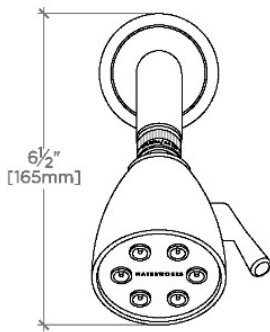

TECHNICAL DETAILS

Adjustable Versus Fixed Spray: Adjustable
Fittings Hole Diameter: 1 1/4"
Inlet Connection Size: 1/2"
Inlet Connection Type: Male NPT
Pivot: Y
Primary Material: Brass
Restricted Maximum Flow Rate: 1.75 gpm
Water Pressure Maximum: 85.0 psi
Water Pressure Minimum: 20.0 psi
Water Pressure Recommended: 45.0 psi

CODES & STANDARDS

PRODUCT FEATURES

- Made of Brass
- Features a swivel 2 3/4" showerhead with two adjustable spray patterns
- Includes a 8" wall mounted 45 degree shower arm
- Stocked in Brass, Chrome and Nickel
- Showerhead available in 1.75gpm (6.6L/min) flow rate

CERTIFICATIONS

PRODUCT (NOTES)

AERO

AES335

Aero 2 3/4" Showerhead with Adjustable Spray with 8" Wall Mounted 45 Degree Shower Arm

TOP VIEW SCALE: 3"=1'-0"

STYLE NO.	DIM "A"	DIM "B"
AES334	10 1/16" [256mm]	6 1/4" [158mm]
TRS334		
AES335	12 1/16" [307mm]	8 1/4" [209mm]
TRS335		

FRONT VIEW SCALE: 3"=1'-0"

SIDE VIEW SCALE: 3"=1'-0"