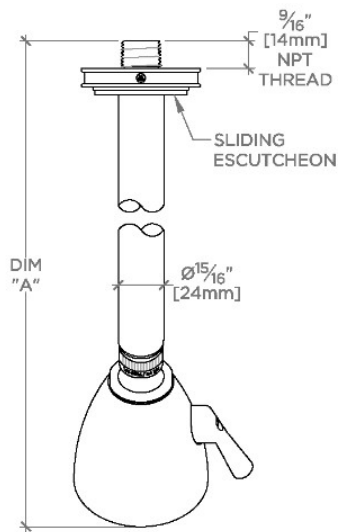

TECHNICAL DETAILS

Adjustable Versus Fixed Spray: Adjustable
Fittings Hole Diameter: 1 1/4"
Inlet Connection Size: 1/2"
Inlet Connection Type: Male NPT
Pivot: Y
Primary Material: Brass
Restricted Maximum Flow Rate: 1.75 gpm
Water Pressure Maximum: 85.0 psi
Water Pressure Minimum: 20.0 psi
Water Pressure Recommended: 45.0 psi

CODES & STANDARDS

PRODUCT FEATURES

- Made of Brass
- Features a swivel 2 3/4" showerhead with two adjustable spray patterns
- Includes a 8" wall mounted 45 degree shower arm
- Stocked in Brass, Chrome and Nickel
- Showerhead available in 1.75gpm (6.6L/min) flow rate

CERTIFICATIONS

PRODUCT (NOTES)

AERO

AES335

Aero 2 3/4" Showerhead with Adjustable Spray with 8" Wall Mounted 45 Degree Shower Arm

TOP VIEW SCALE: 3"=1'-0"

STYLE NO.	DIM "A"	DIM "B"
AES334	10 1/16" [256mm]	6 1/4" [158mm]
TRS334		
AES335	12 1/16" [307mm]	8 1/4" [209mm]
TRS335		

FRONT VIEW SCALE: 3"=1'-0"

SIDE VIEW SCALE: 3"=1'-0"