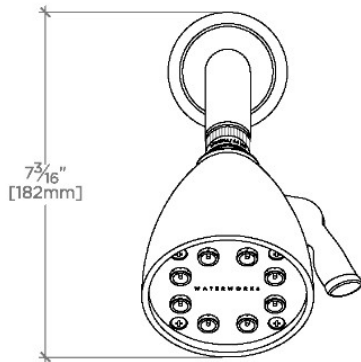

TECHNICAL DETAILS

Adjustable Versus Fixed Spray: Adjustable
Fittings Hole Diameter: 1 1/4"
Inlet Connection Size: 1/2"
Inlet Connection Type: Male NPT
Pivot: Y
Primary Material: Brass
Restricted Maximum Flow Rate: 1.75 gpm
Water Pressure Maximum: 85.0 psi
Water Pressure Minimum: 20.0 psi
Water Pressure Recommended: 45.0 psi

CODES & STANDARDS

PRODUCT FEATURES

- Made of Brass
- Features a swivel 3 1/2" showerhead with two adjustable spray patterns
- Includes a 6" wall mounted 45 degree shower arm
- Stocked in Brass, Chrome and Nickel
- Showerhead available in 1.75gpm (6.6L/min) flow rate

CERTIFICATIONS

PRODUCT (NOTES)

WATERWORKS

AERO

AES344

Aero 3 1/2" Showerhead with Adjustable Spray with 6" Wall Mounted 45 Degree Shower Arm

TOP VIEW SCALE: 3"=1'-0"

STYLE NO.	DIM "A"	DIM "B"
AES344	10 ⁷ / ₈ " [276mm]	6 ³ / ₄ " [158mm]
TRS344		
AES345	12 ⁷ / ₈ " [326mm]	8 ³ / ₄ " [209mm]
TRS345		

FRONT VIEW SCALE: 3"=1'-0"

SIDE VIEW SCALE: 3"=1'-0"