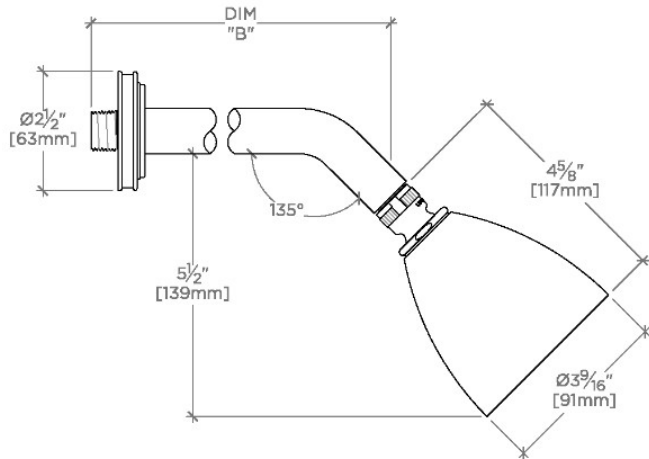

TECHNICAL DETAILS

Adjustable Versus Fixed Spray: Adjustable
Fittings Hole Diameter: 1 1/4"
Inlet Connection Size: 1/2"
Inlet Connection Type: Male NPT
Pivot: Y
Primary Material: Brass
Restricted Maximum Flow Rate: 1.75 gpm
Water Pressure Maximum: 85.0 psi
Water Pressure Minimum: 20.0 psi
Water Pressure Recommended: 45.0 psi

CODES & STANDARDS

PRODUCT FEATURES

- Made of Brass
- Features a swivel 3 1/2" showerhead with two adjustable spray patterns
- Includes a 6" wall mounted 45 degree shower arm
- Stocked in Brass, Chrome and Nickel
- Showerhead available in 1.75gpm (6.6L/min) flow rate

CERTIFICATIONS

PRODUCT (NOTES)

WATERWORKS

AERO

AES344

Aero 3 1/2" Showerhead with Adjustable Spray with 6" Wall Mounted 45 Degree Shower Arm

TOP VIEW SCALE: 3"=1'-0"

STYLE NO.	DIM "A"	DIM "B"
AES344	10 ⁷ / ₈ " [276mm]	6 ³ / ₄ " [158mm]
TRS344		
AES345	12 ⁷ / ₈ " [326mm]	8 ³ / ₄ " [209mm]
TRS345		

FRONT VIEW SCALE: 3"=1'-0"

SIDE VIEW SCALE: 3"=1'-0"