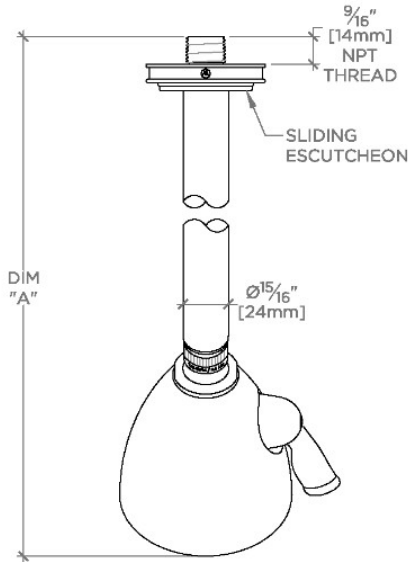

TECHNICAL DETAILS

Adjustable Versus Fixed Spray: Adjustable
Fittings Hole Diameter: 1 1/4"
Inlet Connection Size: 1/2"
Inlet Connection Type: Male NPT
Pivot: Y
Primary Material: Brass
Restricted Maximum Flow Rate: 1.75 gpm
Water Pressure Maximum: 85.0 psi
Water Pressure Minimum: 20.0 psi
Water Pressure Recommended: 45.0 psi

CODES & STANDARDS

PRODUCT FEATURES

- Made of Brass
- Features a swivel 3 1/2" showerhead with two adjustable spray patterns
- Includes a 6" wall mounted 45 degree shower arm
- Stocked in Brass, Chrome and Nickel
- Showerhead available in 1.75gpm (6.6L/min) flow rate

CERTIFICATIONS

PRODUCT (NOTES)

WATERWORKS

AERO

AES344

Aero 3 1/2" Showerhead with Adjustable Spray with 6" Wall Mounted 45 Degree Shower Arm

TOP VIEW SCALE: 3"=1'-0"

STYLE NO.	DIM "A"	DIM "B"
AES344	10 ⁷ / ₈ " [276mm]	6 ³ / ₄ " [158mm]
TRS344		
AES345	12 ⁷ / ₈ " [326mm]	8 ³ / ₄ " [209mm]
TRS345		

FRONT VIEW SCALE: 3"=1'-0"

SIDE VIEW SCALE: 3"=1'-0"