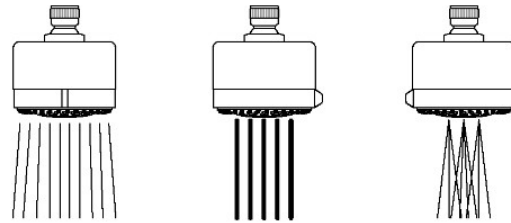

Adjustable Versus Fixed Spray: Adjustable Spray
Fittings Hole Diameter: 1 1/4"
Inlet Connection Size: 1/2"
Inlet Connection Type: Male NPT
Pivot: Y
Primary Material: Brass
Restricted Maximum Flow Rate: 1.75 gpm
Water Pressure Maximum: 85.0 psi
Water Pressure Minimum: 20.0 psi
Water Pressure Recommended: 45.0 psi

INSPIRATION

.25 is the ultimate in utilitarian elegance: A simple and understated design that is equally functional and beautiful.

CODES & STANDARDS

PRODUCT FEATURES

Made of Brass

Features a swivel 3 1/4" showerhead with three adjustable spray patterns

Includes a 8" wall mounted 45 degree shower arm

Stocked in Brass, Chrome and Nickel

Showerhead available in 1.75gpm (6.6L/min) flow rate

CERTIFICATIONS

PRODUCT (NOTES)

.25

PTS235

.25 3 1/4" Showerhead with Adjustable Spray with 8" Wall Mounted 45 Degree Shower Arm

TOP VIEW SCALE: 3"=1'-0"

STYLE NO.	DIM "A"	DIM "B"
LVS234	9 3/16" [250mm]	6 1/4" [158mm]
PTS234		
LVS235	11 3/16" [301mm]	8 1/4" [209mm]
PTS235		

SPRAY PATTERNS

FRONT VIEW SCALE: 3"=1'-0"

SIDE VIEW SCALE: 3"=1'-0"