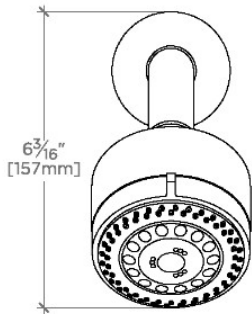

.25

PTS235

.25 3 1/4" Showerhead with Adjustable Spray with 8" Wall Mounted 45 Degree Shower Arm

SHOWN IN .25 3 1/4" SHOWERHEAD WITH ADJUSTABLE SPRAY WITH 8" WALL MOUNTED 45 DEGREE SHOWER ARM | PTS235

TECHNICAL DETAILS

Adjustable Versus Fixed Spray: Adjustable Spray
Fittings Hole Diameter: 1 1/4"
Inlet Connection Size: 1/2"
Inlet Connection Type: Male NPT
Pivot: Y
Primary Material: Brass
Restricted Maximum Flow Rate: 1.75 gpm
Water Pressure Maximum: 85.0 psi
Water Pressure Minimum: 20.0 psi
Water Pressure Recommended: 45.0 psi

Includes a 8" wall mounted 45 degree shower arm

Stocked in Brass, Chrome and Nickel

Showerhead available in 1.75gpm (6.6L/min) flow rate

CERTIFICATIONS

PRODUCT (NOTES)

.25

PTS235

.25 3 1/4" Showerhead with Adjustable Spray with 8" Wall Mounted 45 Degree Shower Arm

TOP VIEW SCALE: 3"=1'-0"

STYLE NO.	DIM "A"	DIM "B"
LVS234	9 3/16" [250mm]	6 1/4" [158mm]
PTS234		
LVS235	11 3/16" [301mm]	8 1/4" [209mm]
PTS235		

SPRAY PATTERNS

FRONT VIEW SCALE: 3"=1'-0"

SIDE VIEW SCALE: 3"=1'-0"