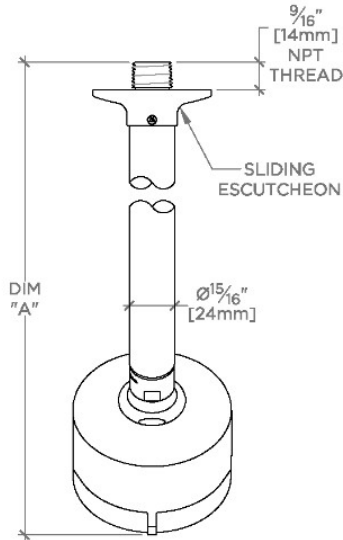

.25

PTS235

.25 3 1/4" Showerhead with Adjustable Spray with 8" Wall Mounted 45 Degree Shower Arm

SHOWN IN .25 3 1/4" SHOWERHEAD WITH ADJUSTABLE SPRAY WITH 8" WALL MOUNTED 45 DEGREE SHOWER ARM | PTS235

TECHNICAL DETAILS

Adjustable Versus Fixed Spray: Adjustable Spray
Fittings Hole Diameter: 1 1/4"
Inlet Connection Size: 1/2"
Inlet Connection Type: Male NPT
Pivot: Y
Primary Material: Brass
Restricted Maximum Flow Rate: 1.75 gpm
Water Pressure Maximum: 85.0 psi
Water Pressure Minimum: 20.0 psi
Water Pressure Recommended: 45.0 psi

Includes a 8" wall mounted 45 degree shower arm

Stocked in Brass, Chrome and Nickel

Showerhead available in 1.75gpm (6.6L/min) flow rate

CERTIFICATIONS

PRODUCT (NOTES)

.25

PTS235

.25 3 1/4" Showerhead with Adjustable Spray with 8" Wall Mounted 45 Degree Shower Arm

TOP VIEW SCALE: 3"=1'-0"

STYLE NO.	DIM "A"	DIM "B"
LVS234	9 3/16" [250mm]	6 1/4" [158mm]
PTS234		
LVS235	11 3/16" [301mm]	8 1/4" [209mm]
PTS235		

SPRAY PATTERNS

FRONT VIEW SCALE: 3"=1'-0"

SIDE VIEW SCALE: 3"=1'-0"