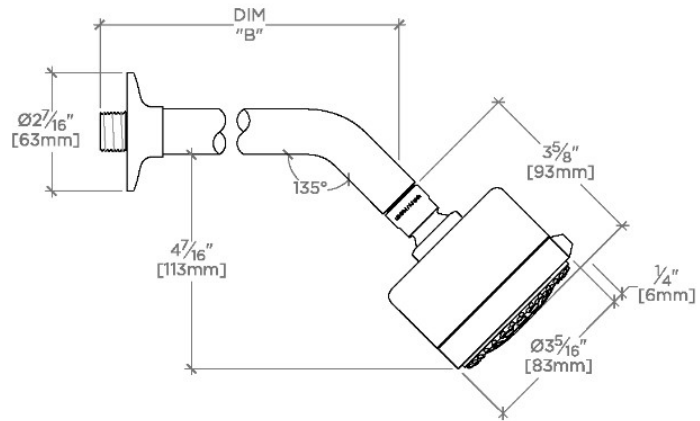

.25

PTS235

.25 3 1/4" Showerhead with Adjustable Spray with 8" Wall Mounted 45 Degree Shower Arm

SHOWN IN .25 3 1/4" SHOWERHEAD WITH ADJUSTABLE SPRAY WITH 8" WALL MOUNTED 45 DEGREE SHOWER ARM | PTS235

TECHNICAL DETAILS

Adjustable Versus Fixed Spray: Adjustable Spray
Fittings Hole Diameter: 1 1/4"
Inlet Connection Size: 1/2"
Inlet Connection Type: Male NPT
Pivot: Y
Primary Material: Brass
Restricted Maximum Flow Rate: 1.75 gpm
Water Pressure Maximum: 85.0 psi
Water Pressure Minimum: 20.0 psi
Water Pressure Recommended: 45.0 psi

Includes a 8" wall mounted 45 degree shower arm

Stocked in Brass, Chrome and Nickel

Showerhead available in 1.75gpm (6.6L/min) flow rate

CERTIFICATIONS

PRODUCT (NOTES)

.25

PTS235

.25 3 1/4" Showerhead with Adjustable Spray with 8" Wall Mounted 45 Degree Shower Arm

TOP VIEW SCALE: 3"=1'-0"

STYLE NO.	DIM "A"	DIM "B"
LVS234	9 3/16" [250mm]	6 1/4" [158mm]
PTS234		
LVS235	11 3/16" [301mm]	8 1/4" [209mm]
PTS235		

SPRAY PATTERNS

FRONT VIEW SCALE: 3"=1'-0"

SIDE VIEW SCALE: 3"=1'-0"