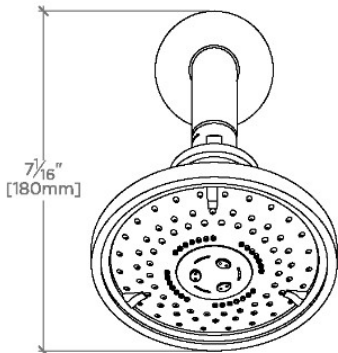

## DASH

DSS355

Dash 5" Showerhead with Adjustable Spray with 8" Wall Mounted 45 Degree Shower Arm

SHOWN IN DASH 5" SHOWERHEAD WITH ADJUSTABLE SPRAY WITH 8" WALL MOUNTED 45 DEGREE SHOWER ARM | DSS355

### PRODUCT FEATURES

Made of Brass

Features a swivel 5" showerhead with three adjustable spray patterns

Includes a 8" wall mounted 45 degree shower arm

Stocked in Brass, Chrome, Nickel, Matte Nickel and Dark Nickel

## DSS355

Dash 5" Showerhead with Adjustable Spray with 8" Wall Mounted 45 Degree Shower Arm

TOP VIEW

SCALE: 3"=1'-0"

STYLE NO.	DIM "A"	DIM "B"
DSS354		
HGS354	10 1/16" [272mm]	6 1/4" [158mm]
RRS354		
DSS355		
HGS355	12 1/16" [323mm]	8 1/4" [209mm]
RRS355		

SPRAY PATTERNS

FRONT VIEW

SCALE: 3"=1'-0"

SIDE VIEW

SCALE: 3"=1'-0"