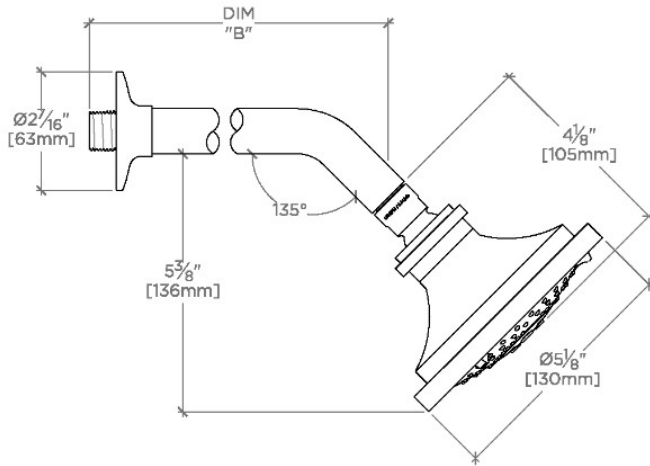

## DASH

DSS355

Dash 5" Showerhead with Adjustable Spray with 8" Wall Mounted 45 Degree Shower Arm

SHOWN IN DASH 5" SHOWERHEAD WITH ADJUSTABLE SPRAY WITH 8" WALL MOUNTED 45 DEGREE SHOWER ARM | DSS355

### TECHNICAL DETAILS

Adjustable Versus Fixed Spray: Adjustable Spray  
Fittings Hole Diameter: 1 1/4"  
Inlet Connection Size: 1/2"  
Inlet Connection Type: Male NPT  
Pivot: Y  
Primary Material: Brass  
Restricted Maximum Flow Rate: 1.75 gpm  
Water Pressure Maximum: 85.0 psi  
Water Pressure Minimum: 20.0 psi  
Water Pressure Recommended: 45.0 psi

## DSS355

Dash 5" Showerhead with Adjustable Spray with 8" Wall Mounted 45 Degree Shower Arm

TOP VIEW

SCALE: 3"=1'-0"

STYLE NO.	DIM "A"	DIM "B"
DSS354		
HGS354	10 1/16" [272mm]	6 1/4" [158mm]
RRS354		
DSS355		
HGS355	12 1/16" [323mm]	8 1/4" [209mm]
RRS355		

SPRAY PATTERNS

FRONT VIEW

SCALE: 3"=1'-0"

SIDE VIEW

SCALE: 3"=1'-0"