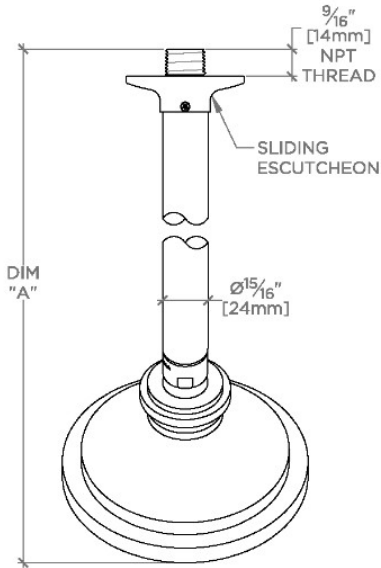

## DASH

DSS355

Dash 5" Showerhead with Adjustable Spray with 8" Wall Mounted 45 Degree Shower Arm

SHOWN IN DASH 5" SHOWERHEAD WITH ADJUSTABLE SPRAY WITH 8" WALL MOUNTED 45 DEGREE SHOWER ARM | DSS355

### TECHNICAL DETAILS

Adjustable Versus Fixed Spray: Adjustable Spray  
Fittings Hole Diameter: 1 1/4"  
Inlet Connection Size: 1/2"  
Inlet Connection Type: Male NPT  
Pivot: Y  
Primary Material: Brass  
Restricted Maximum Flow Rate: 1.75 gpm  
Water Pressure Maximum: 85.0 psi  
Water Pressure Minimum: 20.0 psi  
Water Pressure Recommended: 45.0 psi

## DSS355

Dash 5" Showerhead with Adjustable Spray with 8" Wall Mounted 45 Degree Shower Arm

TOP VIEW

SCALE: 3"=1'-0"

STYLE NO.	DIM "A"	DIM "B"
DSS354		
HGS354	10 1/16" [272mm]	6 1/4" [158mm]
RRS354		
DSS355		
HGS355	12 1/16" [323mm]	8 1/4" [209mm]
RRS355		

SPRAY PATTERNS

FRONT VIEW

SCALE: 3"=1'-0"

SIDE VIEW

SCALE: 3"=1'-0"