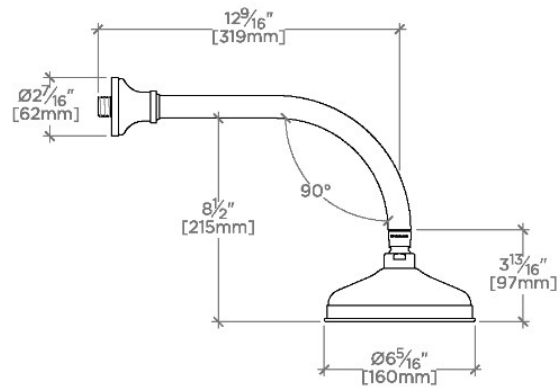

## JULIA

JUS167

Julia 6" Showerhead with 12" Wall Mounted 90 Degree Shower Arm

SHOWN IN JULIA 6" SHOWERHEAD WITH 12" WALL MOUNTED 90 DEGREE SHOWER ARM | JUS167

### TECHNICAL DETAILS

Adjustable Versus Fixed Spray: Fixed  
Fittings Hole Diameter: 1 1/4"  
Inlet Connection Size: 1/2"  
Inlet Connection Type: Male NPT  
Pivot: Y  
Primary Material: Brass  
Restricted Maximum Flow Rate: 1.75 gpm  
Water Pressure Maximum: 85.0 psi  
Water Pressure Minimum: 20.0 psi  
Water Pressure Recommended: 45.0 psi

### PRODUCT FEATURES

Made of Brass

Features a swivel 6" showerhead with easy clean rubber nozzles

Includes a 12" wall mounted 90 degree shower arm

Stocked in Brass, Chrome and Nickel

Showerhead available in 1.75gpm (6.6L/min) flow rate

## JUS167

Julia 6" Showerhead with 12" Wall Mounted 90 Degree Shower Arm

TOP VIEW SCALE:  $\frac{1}{2}$ "=1'-0"

FRONT VIEW SCALE:  $\frac{1}{2}$ "=1'-0"

SIDE VIEW SCALE:  $\frac{1}{2}$ "=1'-0"