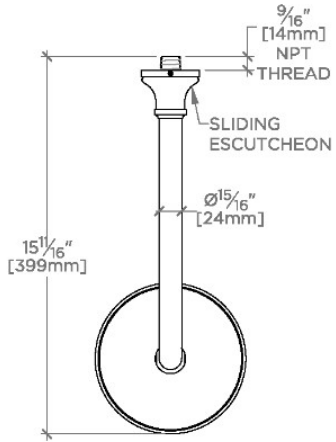

## JULIA

JUS167

Julia 6" Showerhead with 12" Wall Mounted 90 Degree Shower Arm

SHOWN IN JULIA 6" SHOWERHEAD WITH 12" WALL MOUNTED 90 DEGREE SHOWER ARM | JUS167

### TECHNICAL DETAILS

Adjustable Versus Fixed Spray: Fixed  
Fittings Hole Diameter: 1 1/4"  
Inlet Connection Size: 1/2"  
Inlet Connection Type: Male NPT  
Pivot: Y  
Primary Material: Brass  
Restricted Maximum Flow Rate: 1.75 gpm  
Water Pressure Maximum: 85.0 psi  
Water Pressure Minimum: 20.0 psi  
Water Pressure Recommended: 45.0 psi

### PRODUCT FEATURES

Made of Brass

Features a swivel 6" showerhead with easy clean rubber nozzles

Includes a 12" wall mounted 90 degree shower arm

Stocked in Brass, Chrome and Nickel

Showerhead available in 1.75gpm (6.6L/min) flow rate

## JUS167

Julia 6" Showerhead with 12" Wall Mounted 90 Degree Shower Arm

TOP VIEW SCALE:  $\frac{1}{2}$ "=1'-0"

FRONT VIEW SCALE:  $\frac{1}{2}$ "=1'-0"

SIDE VIEW SCALE:  $\frac{1}{2}$ "=1'-0"