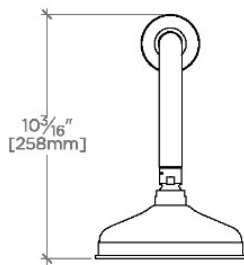

## JULIA

JUS167

Julia 6" Showerhead with 12" Wall Mounted 90 Degree Shower Arm

SHOWN IN JULIA 6" SHOWERHEAD WITH 12" WALL MOUNTED 90 DEGREE SHOWER ARM | JUS167

### TECHNICAL DETAILS

Adjustable Versus Fixed Spray: Fixed  
Fittings Hole Diameter: 1 1/4"  
Inlet Connection Size: 1/2"  
Inlet Connection Type: Male NPT  
Pivot: Y  
Primary Material: Brass  
Restricted Maximum Flow Rate: 1.75 gpm  
Water Pressure Maximum: 85.0 psi  
Water Pressure Minimum: 20.0 psi  
Water Pressure Recommended: 45.0 psi

### PRODUCT FEATURES

Made of Brass

Features a swivel 6" showerhead with easy clean rubber nozzles

Includes a 12" wall mounted 90 degree shower arm

Stocked in Brass, Chrome and Nickel

Showerhead available in 1.75gpm (6.6L/min) flow rate

## JUS167

Julia 6" Showerhead with 12" Wall Mounted 90 Degree Shower Arm

TOP VIEW SCALE:  $\frac{1}{2}$ "=1'-0"

FRONT VIEW SCALE:  $\frac{1}{2}$ "=1'-0"

SIDE VIEW SCALE:  $\frac{1}{2}$ "=1'-0"