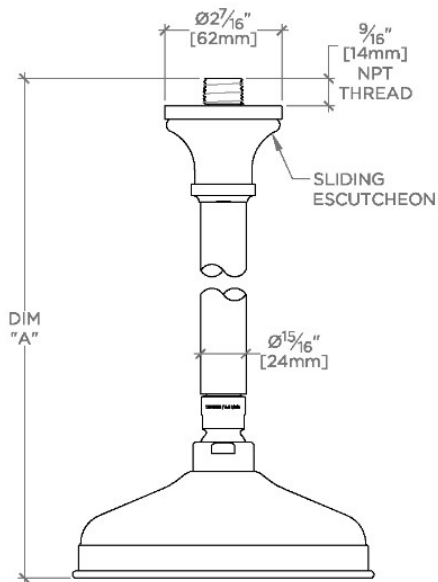

JULIA

JUS161

Julia 6" Showerhead with 12" Ceiling Mounted Shower Arm

SHOWN IN JULIA 6" SHOWERHEAD WITH 12" CEILING MOUNTED SHOWER ARM | JUS161

TECHNICAL DETAILS

Adjustable Versus Fixed Spray: Fixed
Fittings Hole Diameter: 1 1/4"
Inlet Connection Size: 1/2"
Inlet Connection Type: Male NPT
Pivot: Y
Primary Material: Brass
Restricted Maximum Flow Rate: 1.75 gpm
Water Pressure Maximum: 85.0 psi
Water Pressure Minimum: 20.0 psi
Water Pressure Recommended: 45.0 psi

CODES & STANDARDS

PRODUCT FEATURES

Made of Brass

Features a swivel 6" showerhead with easy clean rubber nozzles

Includes a 12" ceiling mounted shower arm

Stocked in Brass, Chrome and Nickel

Showerhead available in 1.75gpm (6.6L/min) flow rate

CERTIFICATIONS

PRODUCT (NOTES)

WATERWORKS

JULIA

JUS161

Julia 6" Showerhead with 12" Ceiling Mounted Shower Arm

CEILING VIEW

SCALE: 3"=1'-0"

STYLE NO.	DIM "A"	DIM "B"
ETS160	10 ³ / ₈ " [264mm]	6 ⁹ / ₁₆ " [167mm]
FRS160		
JUS160		
ETS161	16 ³ / ₈ " [417mm]	12 ⁹ / ₁₆ " [319mm]
FRS161		
JUS161		

FRONT VIEW

SCALE: 3"=1'-0"

SIDE VIEW

SCALE: 3"=1'-0"