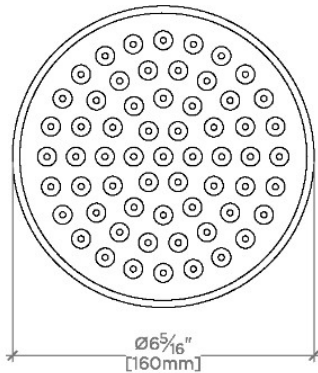

JULIA

JUS161

Julia 6" Showerhead with 12" Ceiling Mounted Shower Arm

SHOWN IN JULIA 6" SHOWERHEAD WITH 12" CEILING MOUNTED SHOWER ARM | JUS161

TECHNICAL DETAILS

Adjustable Versus Fixed Spray: Fixed
Fittings Hole Diameter: 1 1/4"
Inlet Connection Size: 1/2"
Inlet Connection Type: Male NPT
Pivot: Y
Primary Material: Brass
Restricted Maximum Flow Rate: 1.75 gpm
Water Pressure Maximum: 85.0 psi
Water Pressure Minimum: 20.0 psi
Water Pressure Recommended: 45.0 psi

CODES & STANDARDS

PRODUCT FEATURES

Made of Brass

Features a swivel 6" showerhead with easy clean rubber nozzles

Includes a 12" ceiling mounted shower arm

Stocked in Brass, Chrome and Nickel

Showerhead available in 1.75gpm (6.6L/min) flow rate

CERTIFICATIONS

PRODUCT (NOTES)

WATERWORKS

JULIA

JUS161

Julia 6" Showerhead with 12" Ceiling Mounted Shower Arm

CEILING VIEW

SCALE: 3"=1'-0"

STYLE NO.	DIM "A"	DIM "B"
ETS160	10 ³ / ₈ " [264mm]	6 ⁹ / ₁₆ " [167mm]
FRS160		
JUS160		
ETS161	16 ³ / ₈ " [417mm]	12 ⁹ / ₁₆ " [319mm]
FRS161		
JUS161		

FRONT VIEW

SCALE: 3"=1'-0"

SIDE VIEW

SCALE: 3"=1'-0"