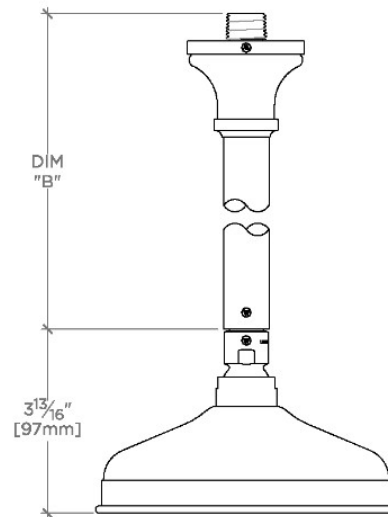

JULIA

JUS161

Julia 6" Showerhead with 12" Ceiling Mounted Shower Arm

SHOWN IN JULIA 6" SHOWERHEAD WITH 12" CEILING MOUNTED SHOWER ARM | JUS161

TECHNICAL DETAILS

Adjustable Versus Fixed Spray: Fixed
Fittings Hole Diameter: 1 1/4"
Inlet Connection Size: 1/2"
Inlet Connection Type: Male NPT
Pivot: Y
Primary Material: Brass
Restricted Maximum Flow Rate: 1.75 gpm
Water Pressure Maximum: 85.0 psi
Water Pressure Minimum: 20.0 psi
Water Pressure Recommended: 45.0 psi

CODES & STANDARDS

PRODUCT FEATURES

Made of Brass

Features a swivel 6" showerhead with easy clean rubber nozzles

Includes a 12" ceiling mounted shower arm

Stocked in Brass, Chrome and Nickel

Showerhead available in 1.75gpm (6.6L/min) flow rate

CERTIFICATIONS

PRODUCT (NOTES)

WATERWORKS

JULIA

JUS161

Julia 6" Showerhead with 12" Ceiling Mounted Shower Arm

CEILING VIEW

SCALE: 3"=1'-0"

STYLE NO.	DIM "A"	DIM "B"
ETS160	10 ³ / ₈ " [264mm]	6 ⁹ / ₁₆ " [167mm]
FRS160		
JUS160		
ETS161	16 ³ / ₈ " [417mm]	12 ⁹ / ₁₆ " [319mm]
FRS161		
JUS161		

FRONT VIEW

SCALE: 3"=1'-0"

SIDE VIEW

SCALE: 3"=1'-0"